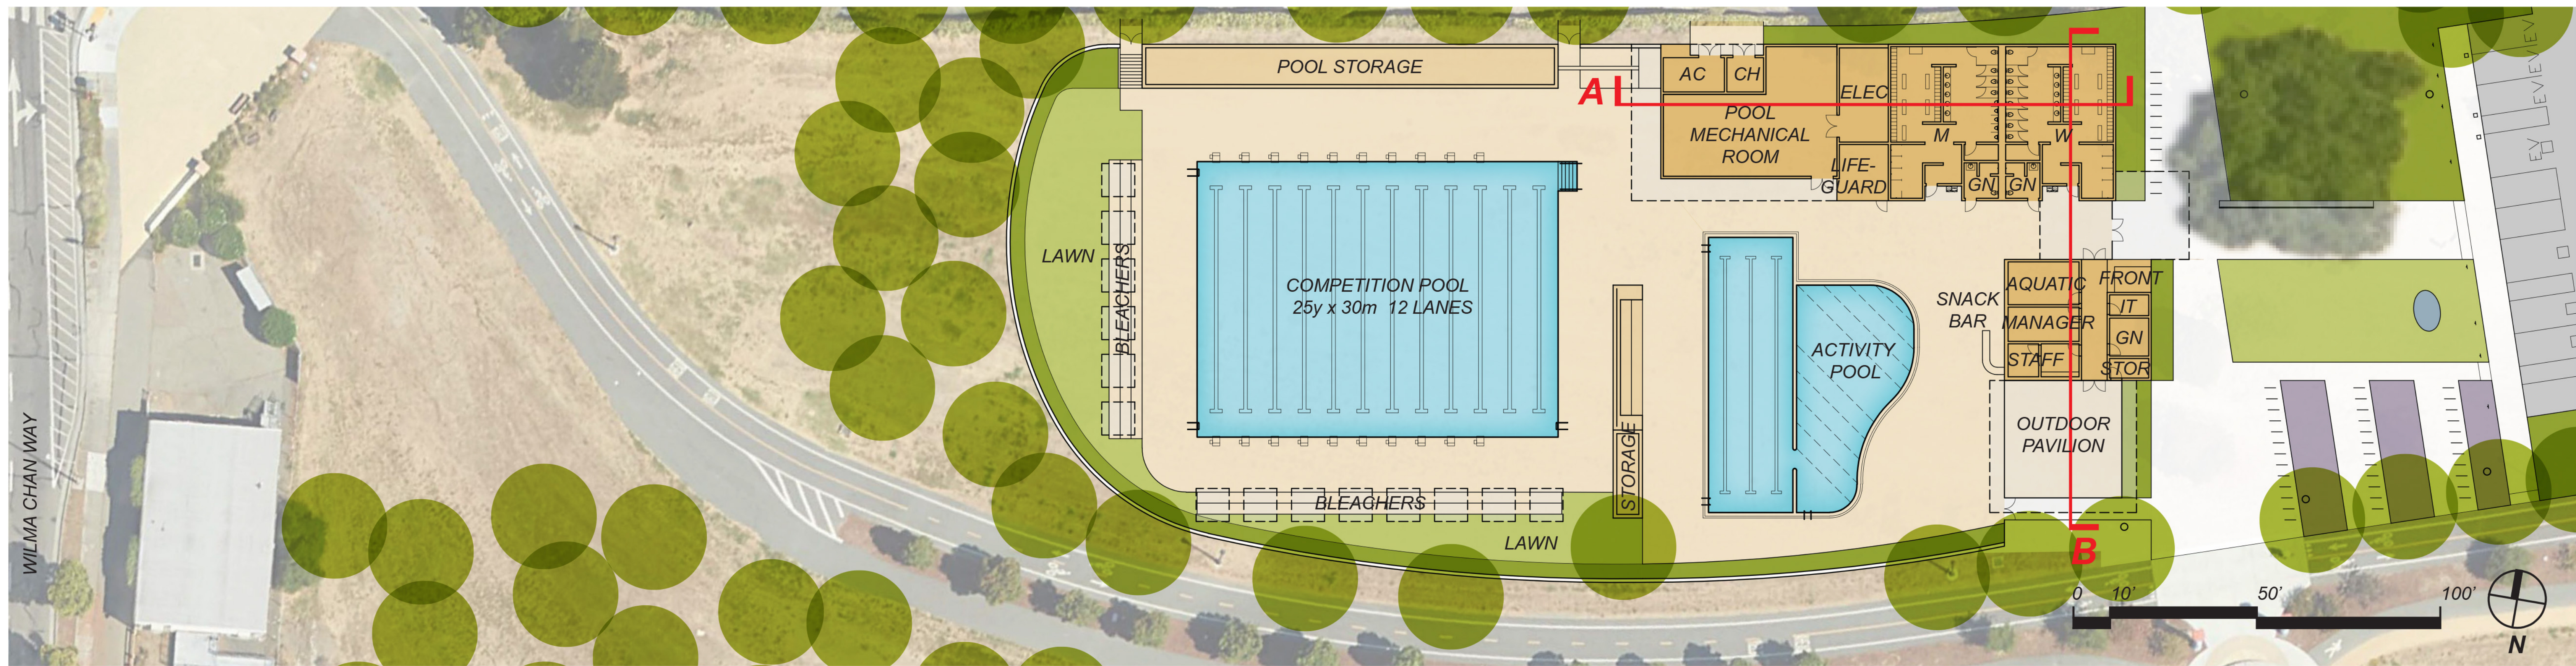

## Concept B

### Similar

**SECTION A**

TOP OF PARAPET  
ELEV 16'-0"

**SECTION B**

TOP OF PARAPET  
ELEV 24'-0"

**Alameda Aquatic Center**  
Alameda, CA