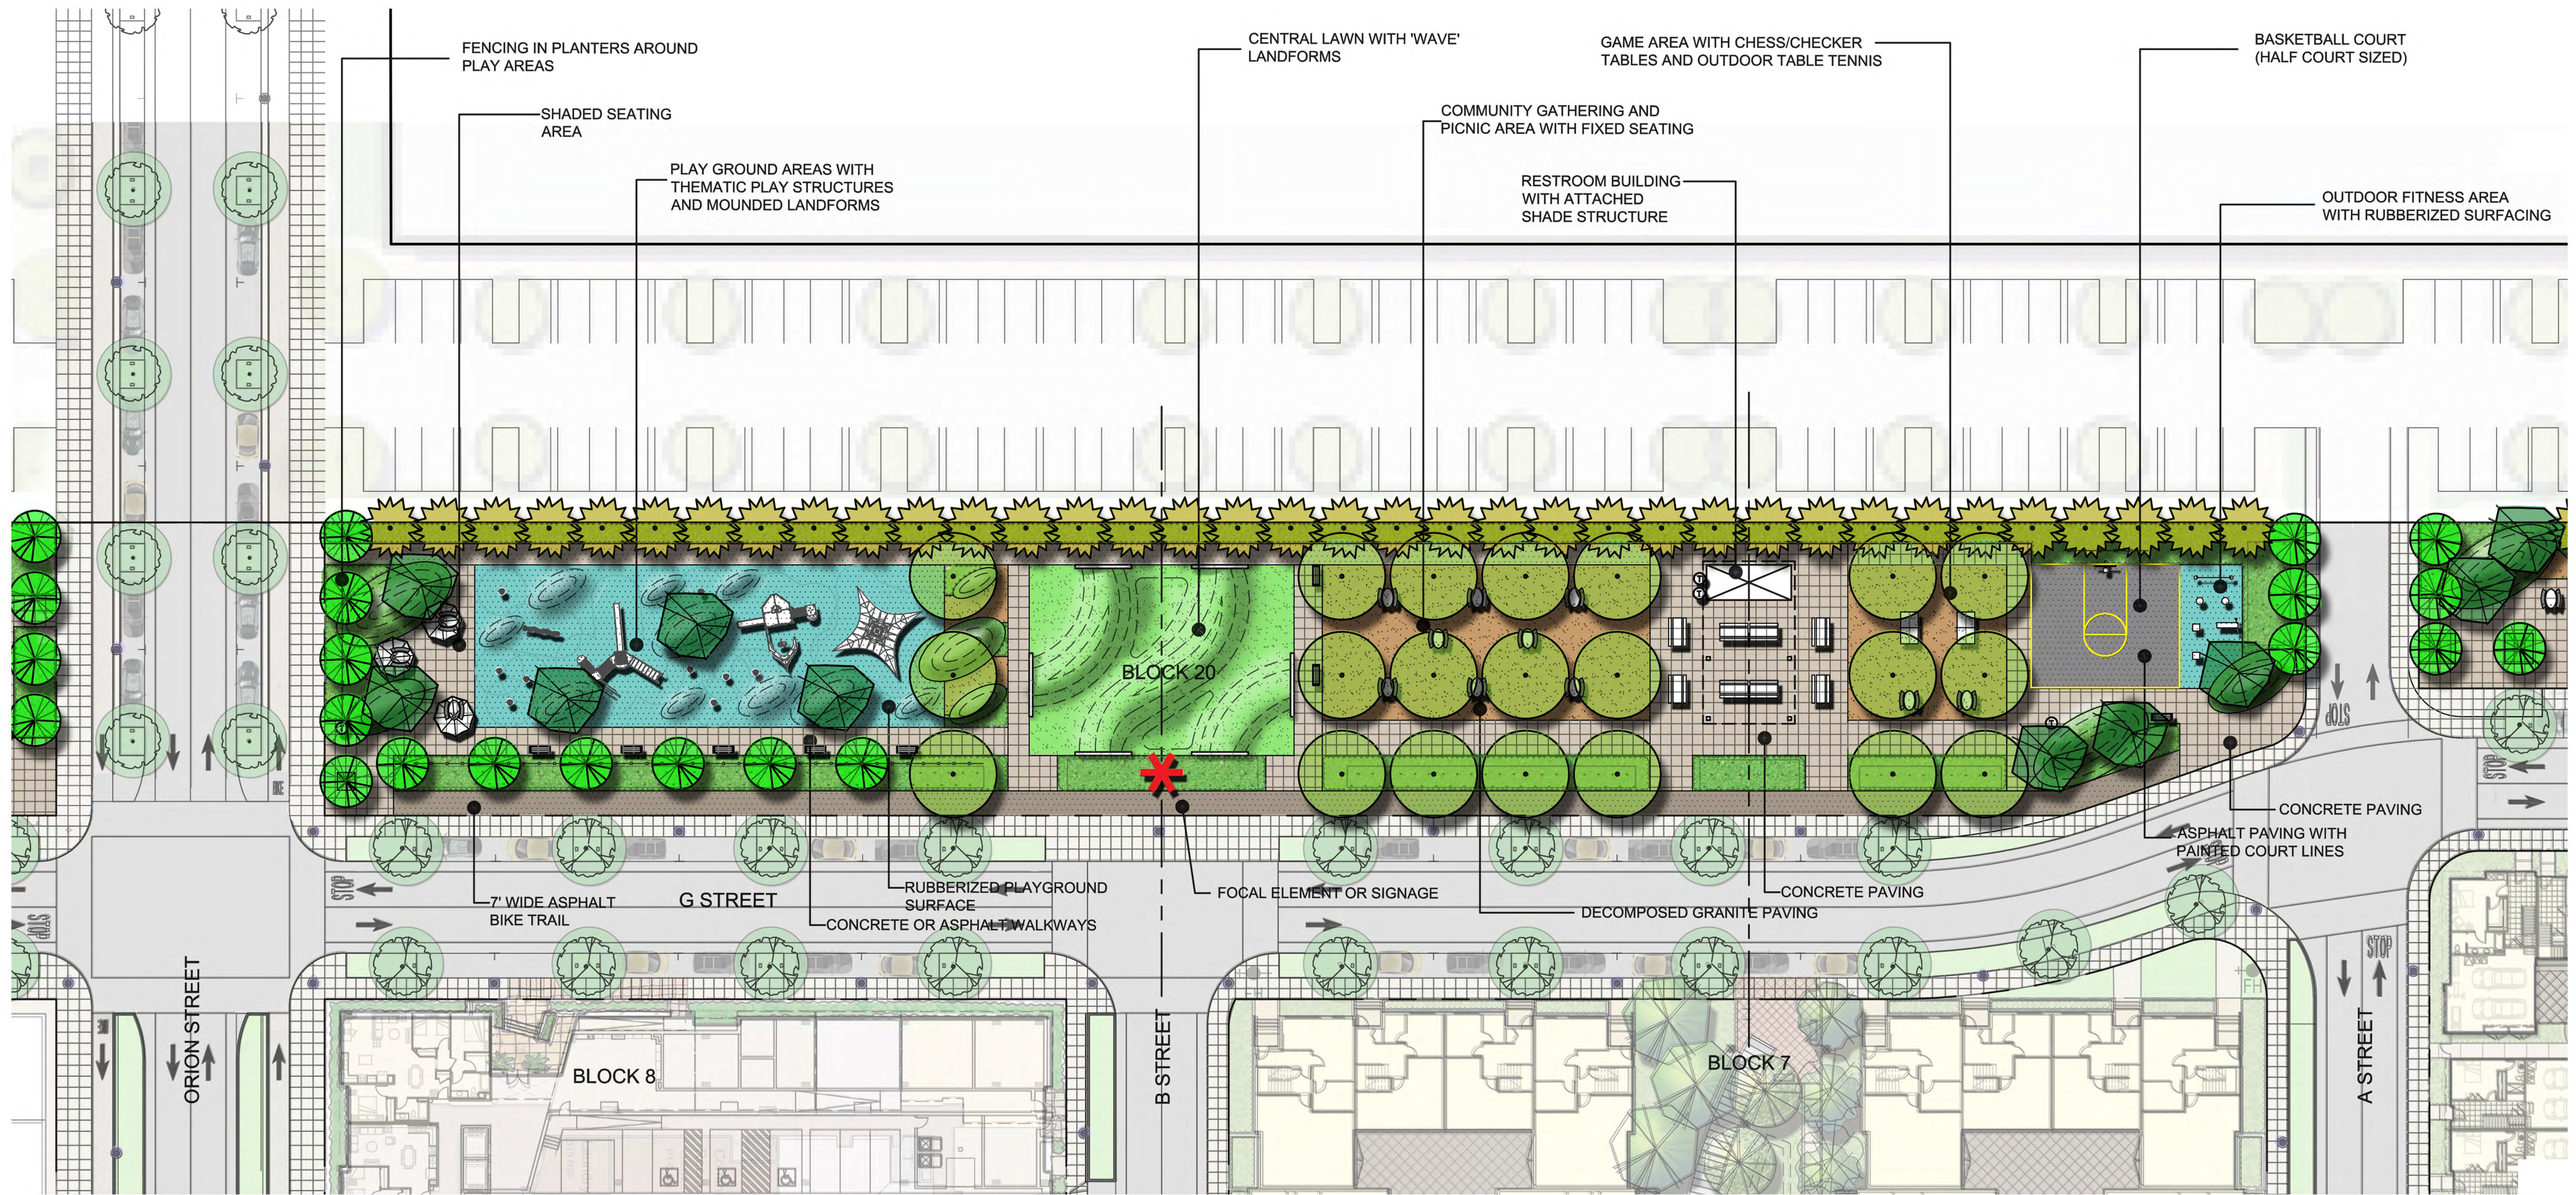

NEIGHBORHOOD PARK - BLOCK 20