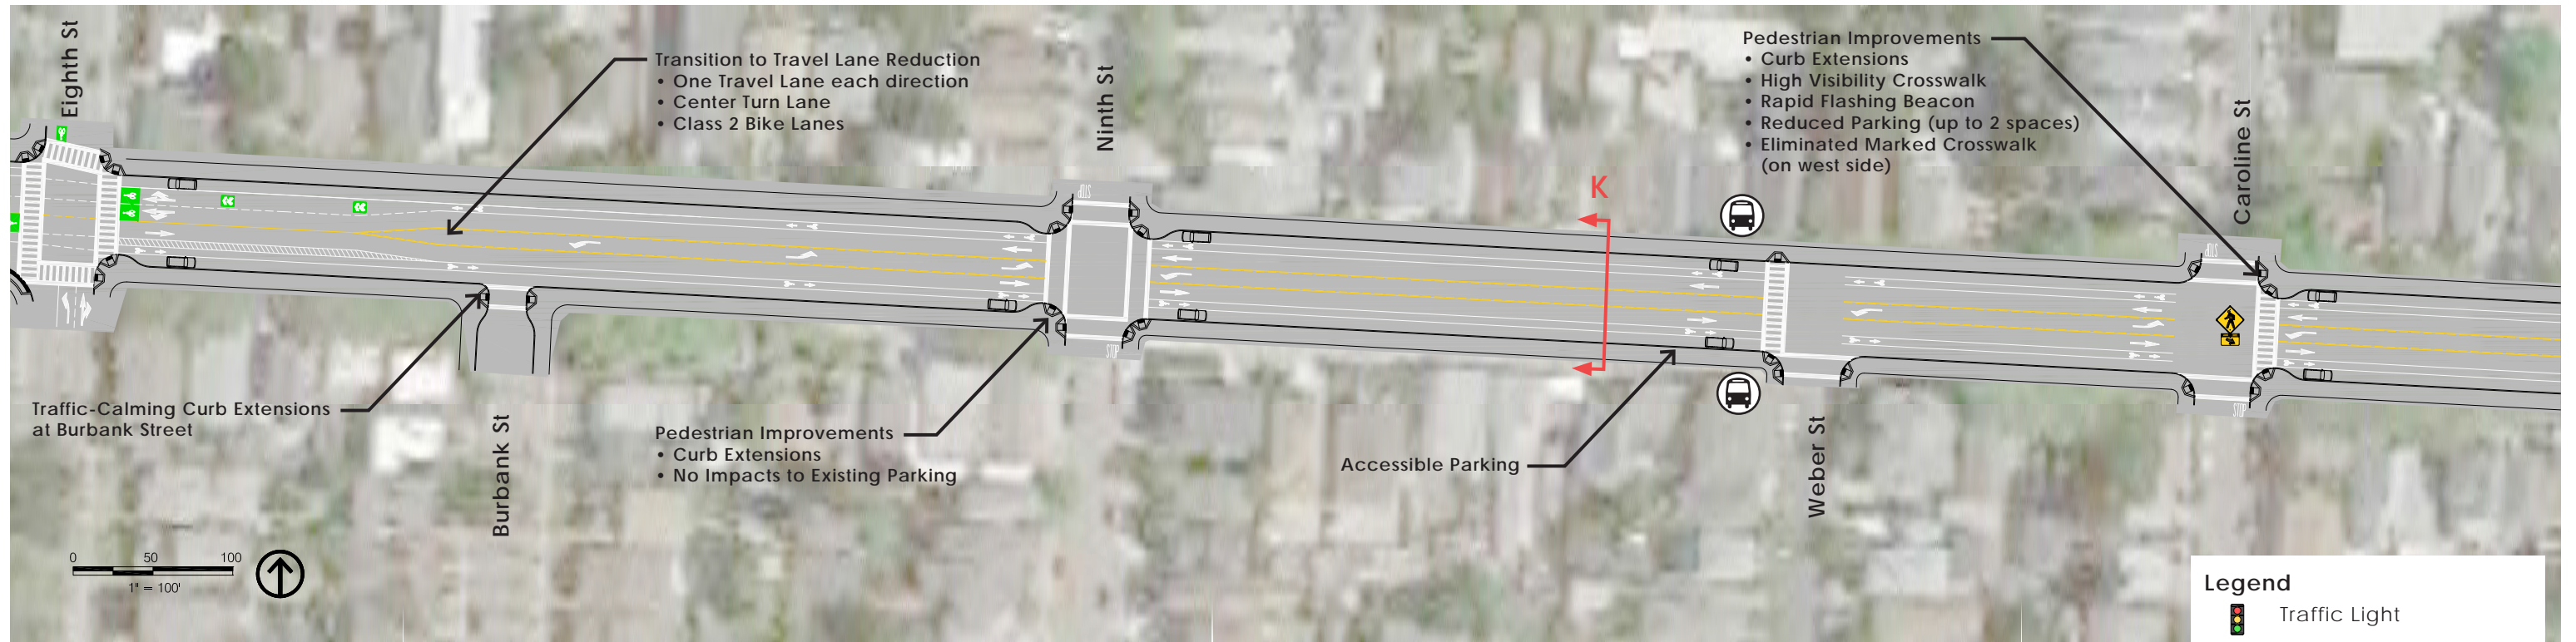

Section K (see next sheet)

Legend	
	Traffic Light
	Rapid Flashing Beacon
	Stormwater Garden
	Street Tree
	AC Transit Bus Stop