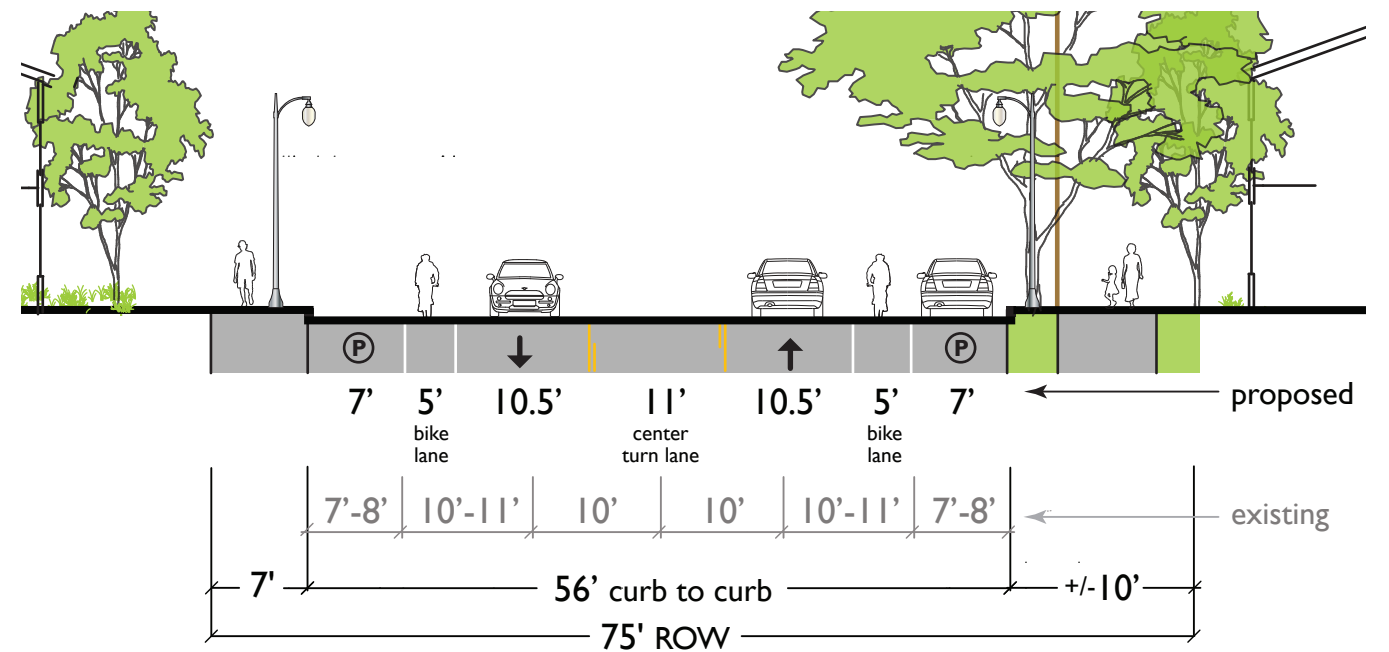

Section K (see next sheet)

Legend	
	Traffic Light
	Rapid Flashing Beacon
	Stormwater Garden
	Street Tree
	AC Transit Bus Stop