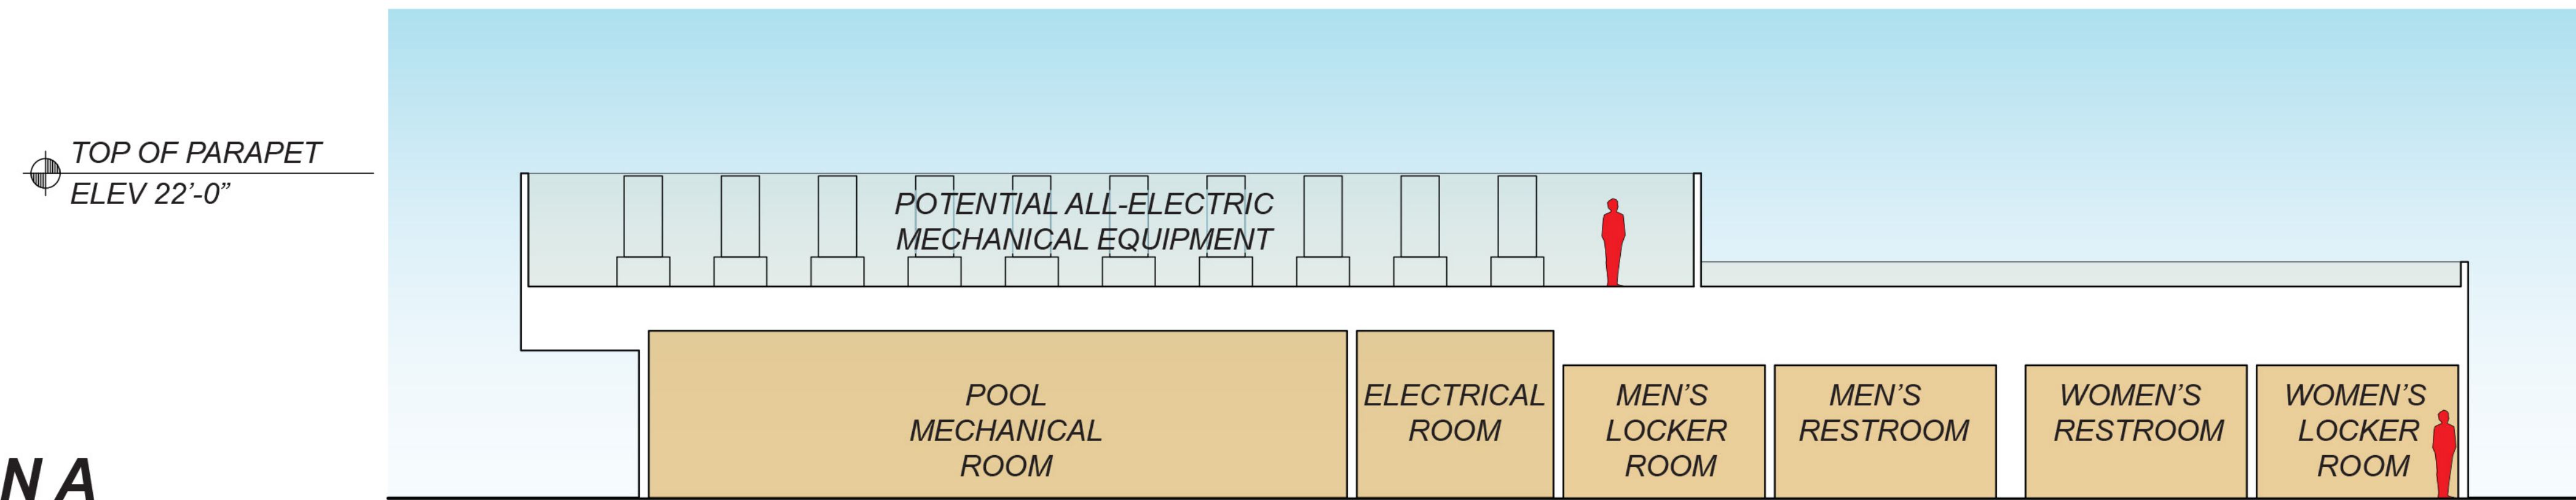

### Similar

**SECTION A**

TOP OF PARAPET  
ELEV 16'-0"

**SECTION B**

TOP OF PARAPET  
ELEV 24'-0"

**Alameda Aquatic Center**  
Alameda, CA