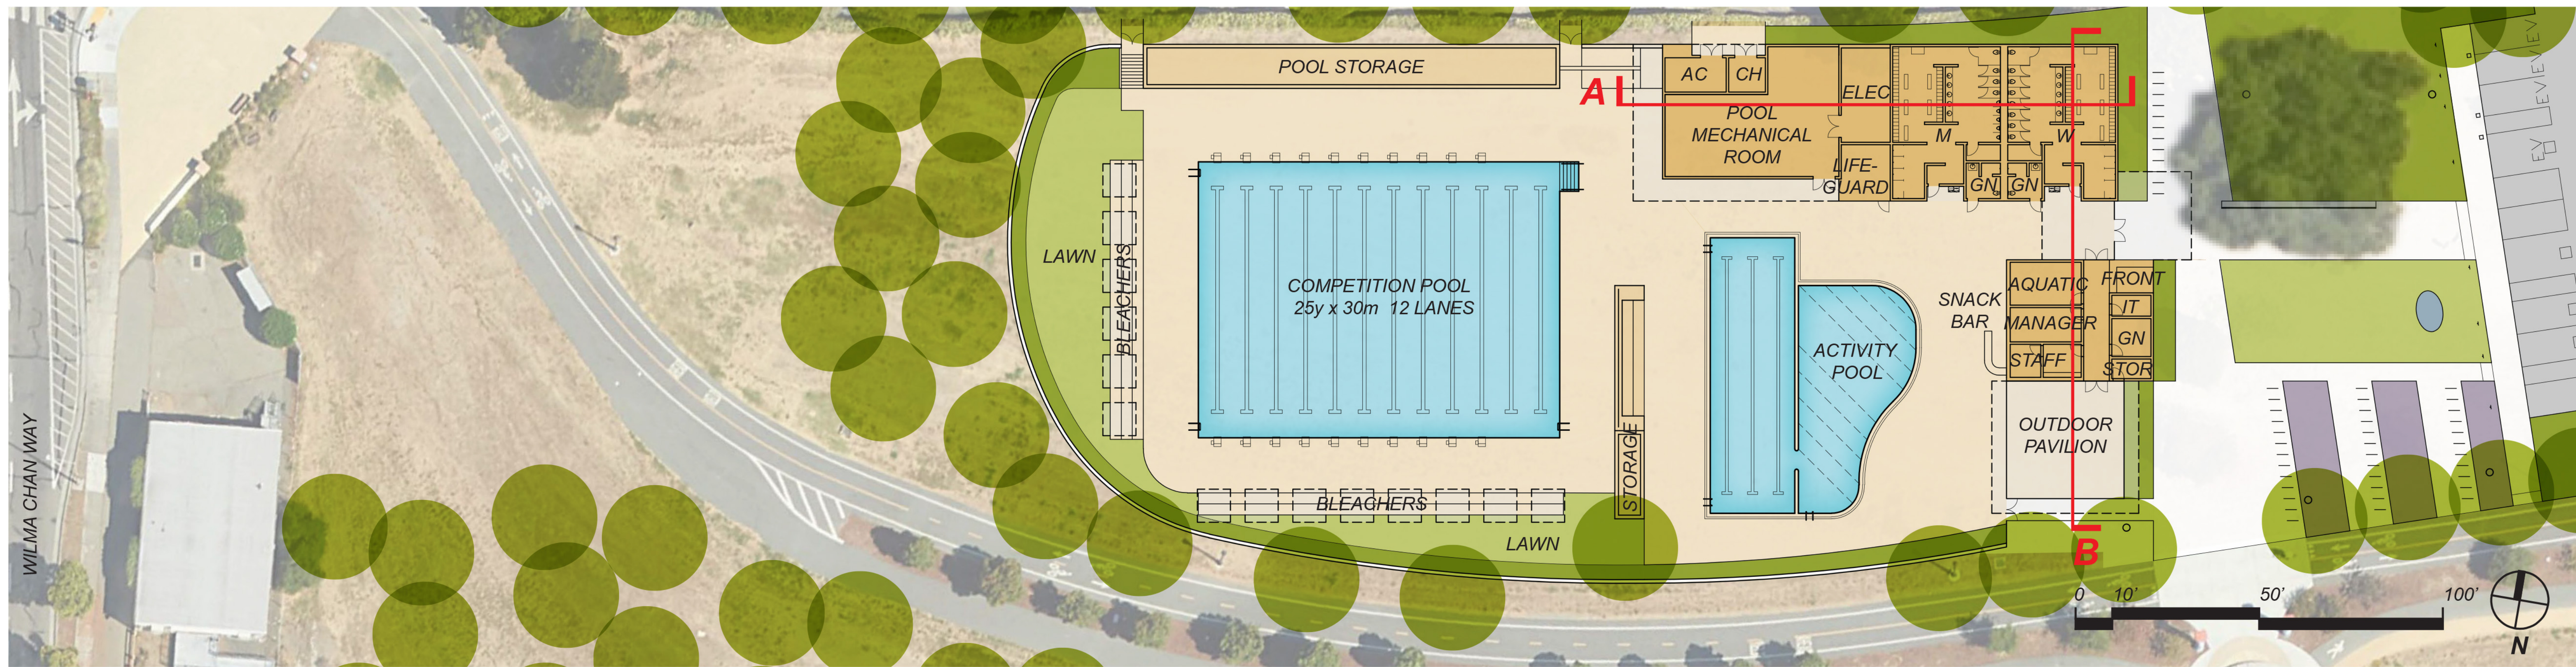

## Concept B

### Similar

**SECTION A**

TOP OF PARAPET  
ELEV 16'-0"

**SECTION B**

TOP OF PARAPET  
ELEV 24'-0"

**Alameda Aquatic Center**  
Alameda, CA