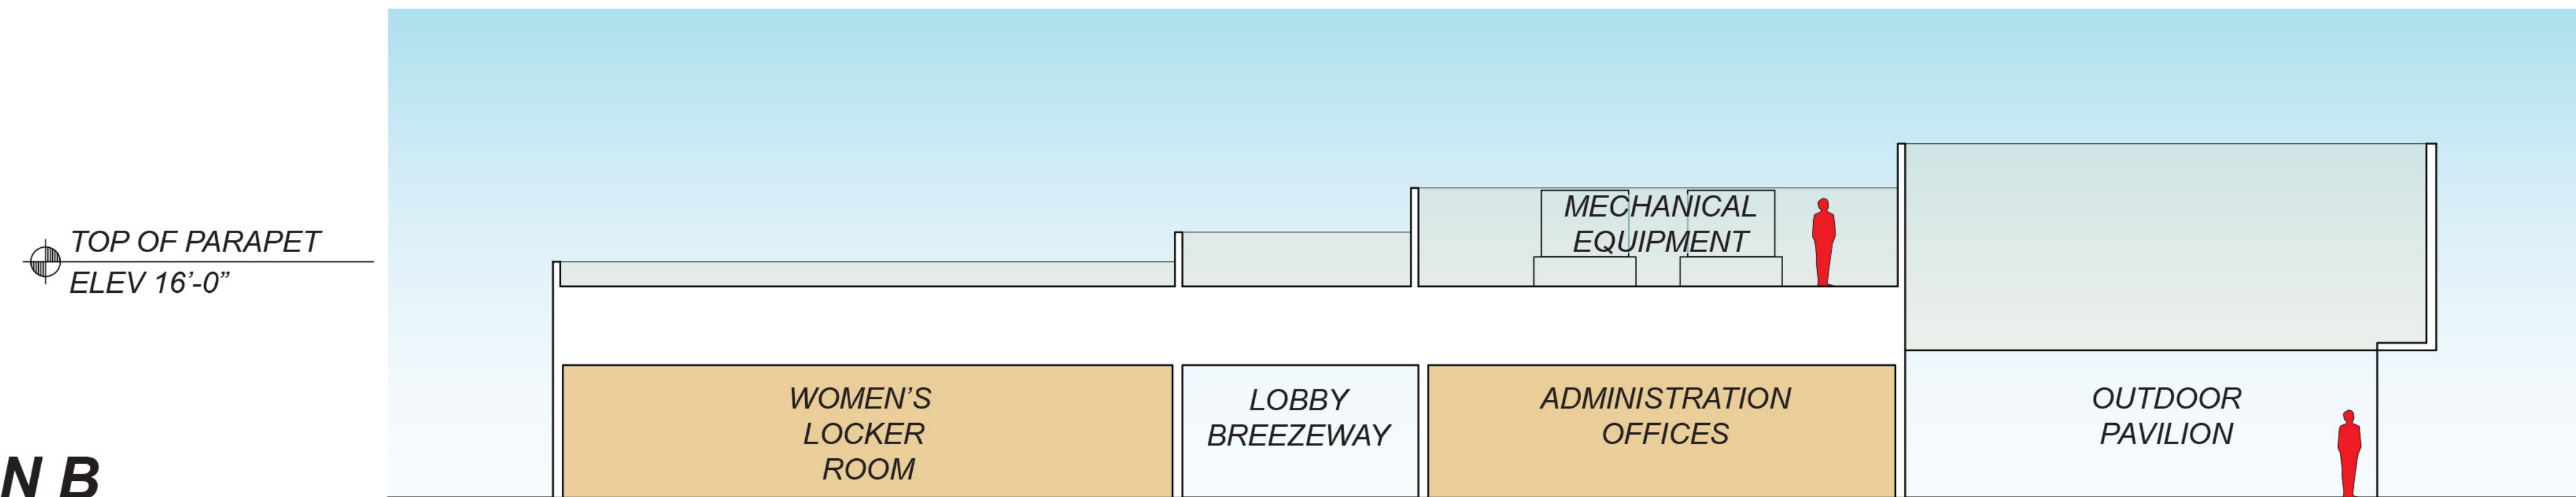

## Concept B

### Similar

**SECTION A**

TOP OF PARAPET  
ELEV 16'-0"

**SECTION B**

TOP OF PARAPET  
ELEV 24'-0"

**Alameda Aquatic Center**  
Alameda, CA