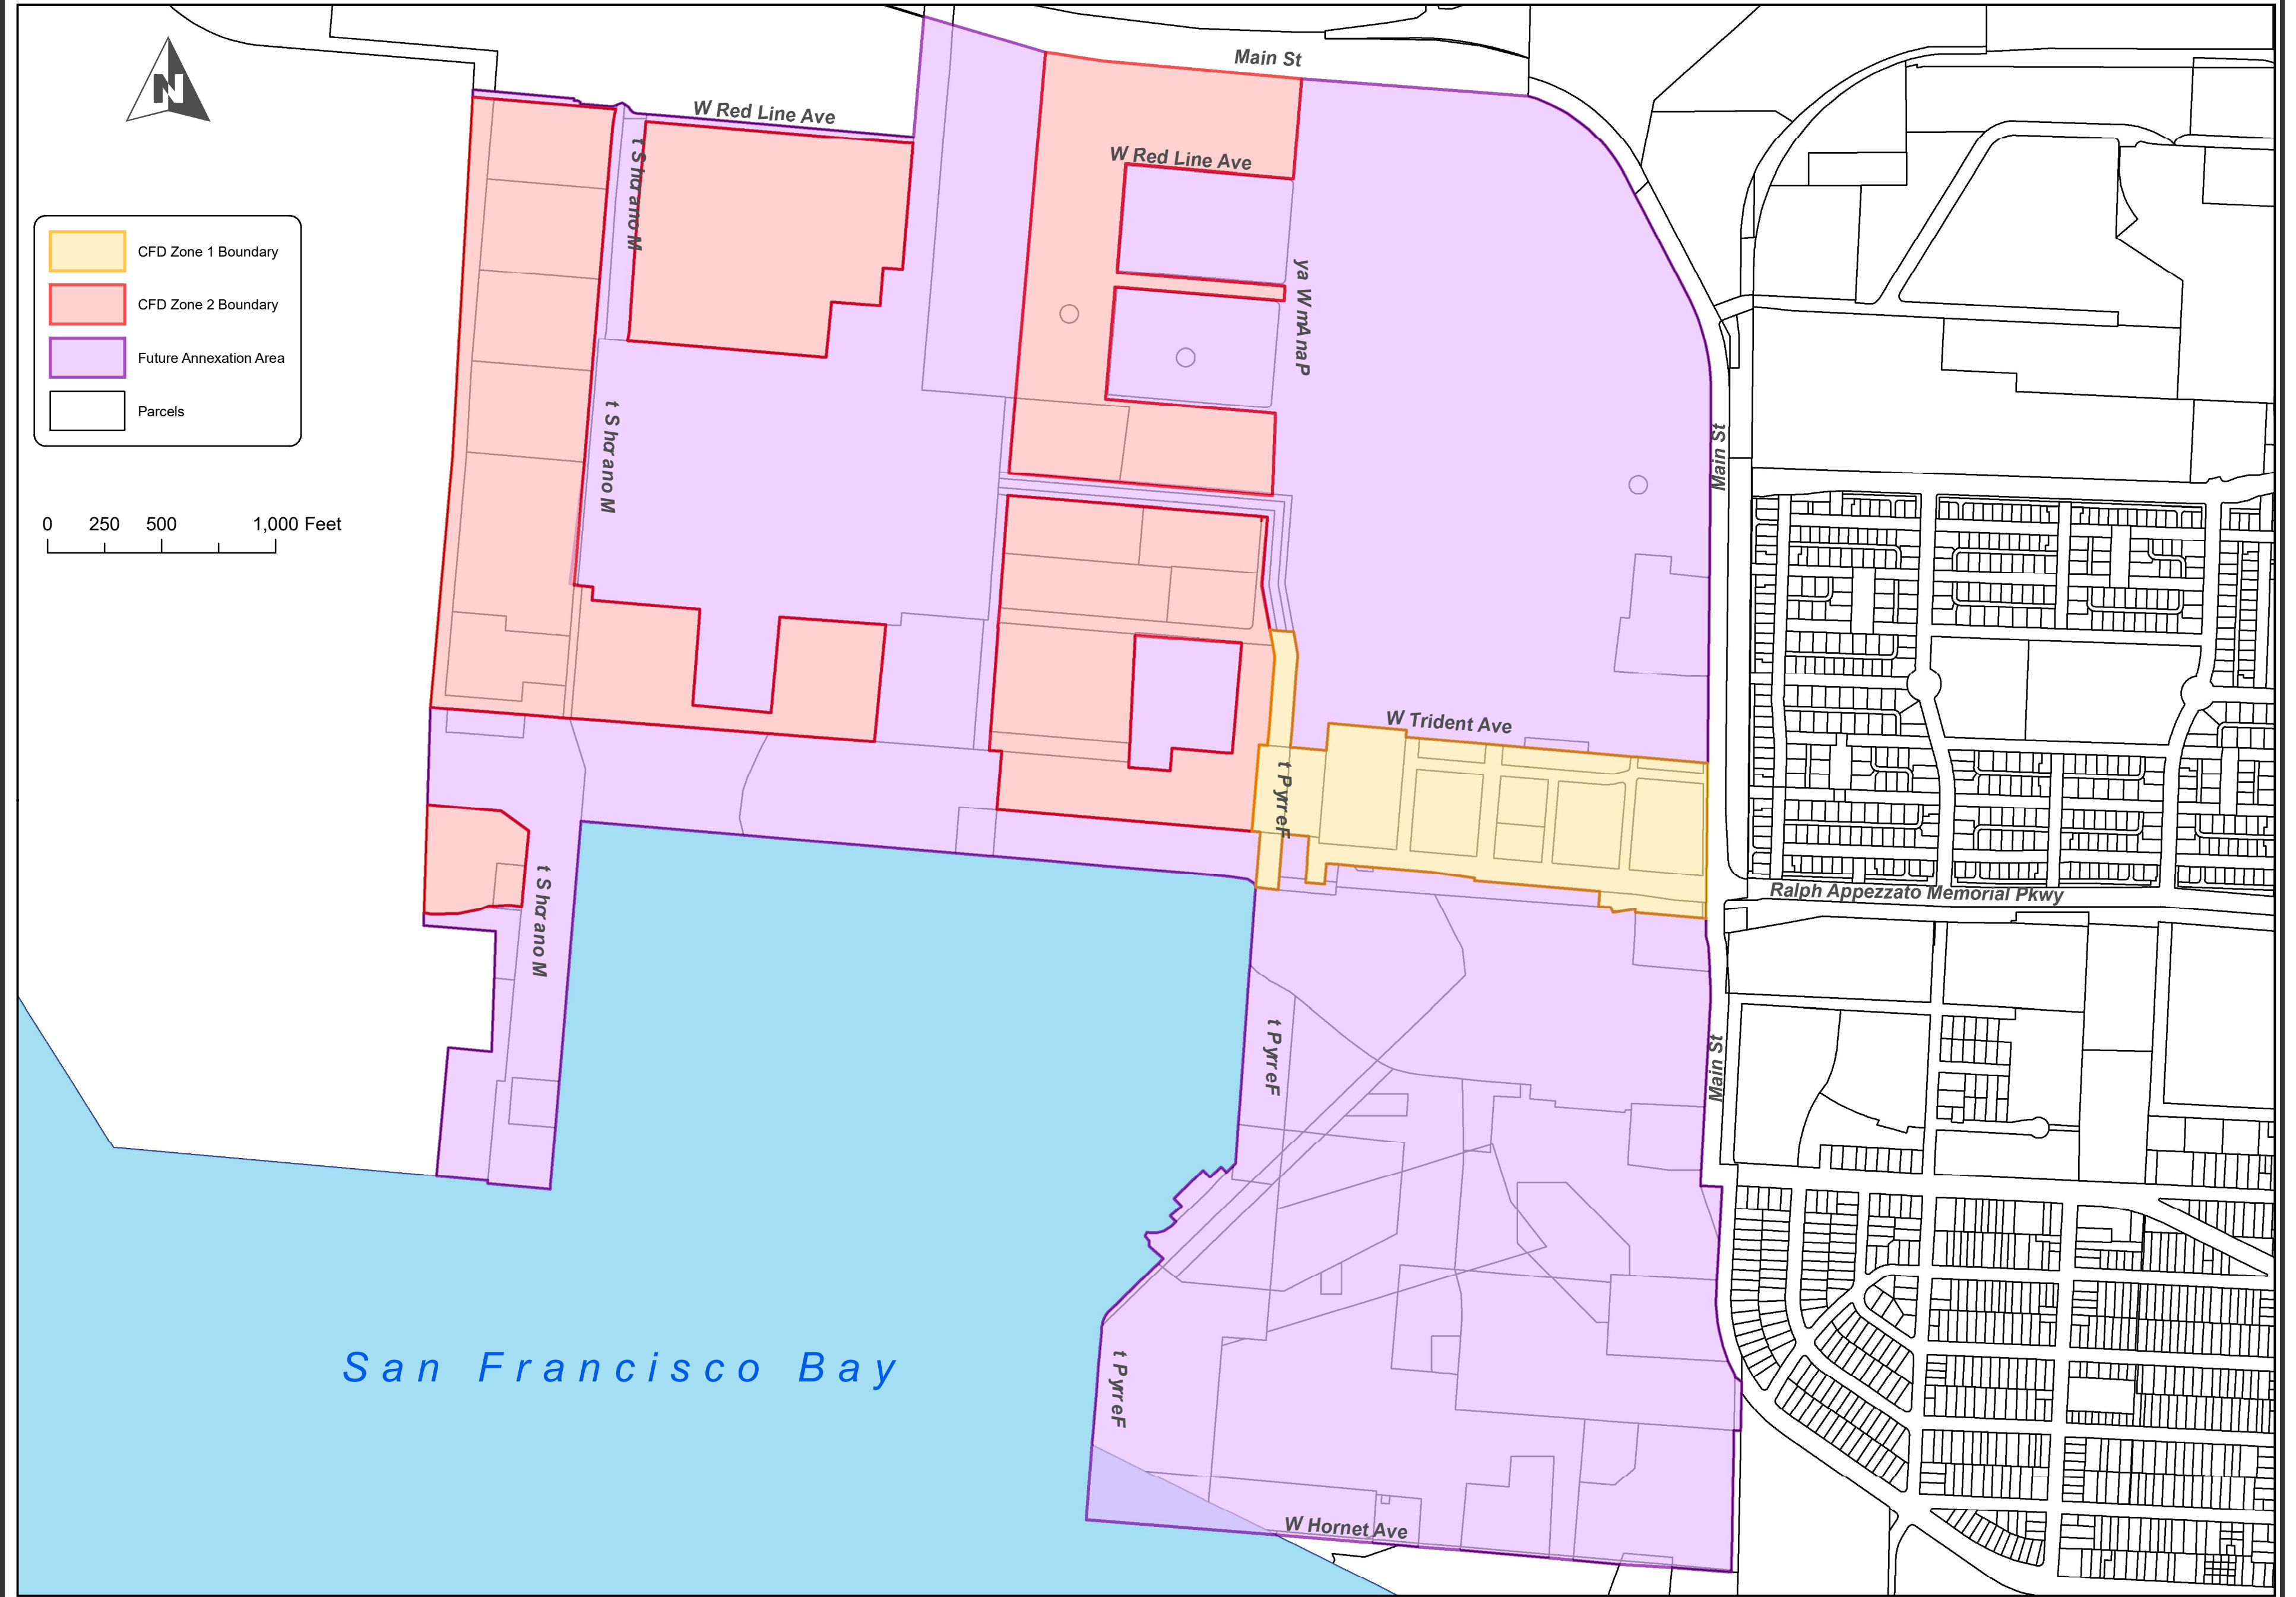

**CITY OF ALAMEDA
COMMUNITY FACILITIES DISTRICT NO.17-1
(ALAMEDA POINT PUBLIC SERVICES DISTRICT)**

Legend:

- CFD Zone 1 Boundary
- CFD Zone 2 Boundary
- Future Annexation Area
- Parcels