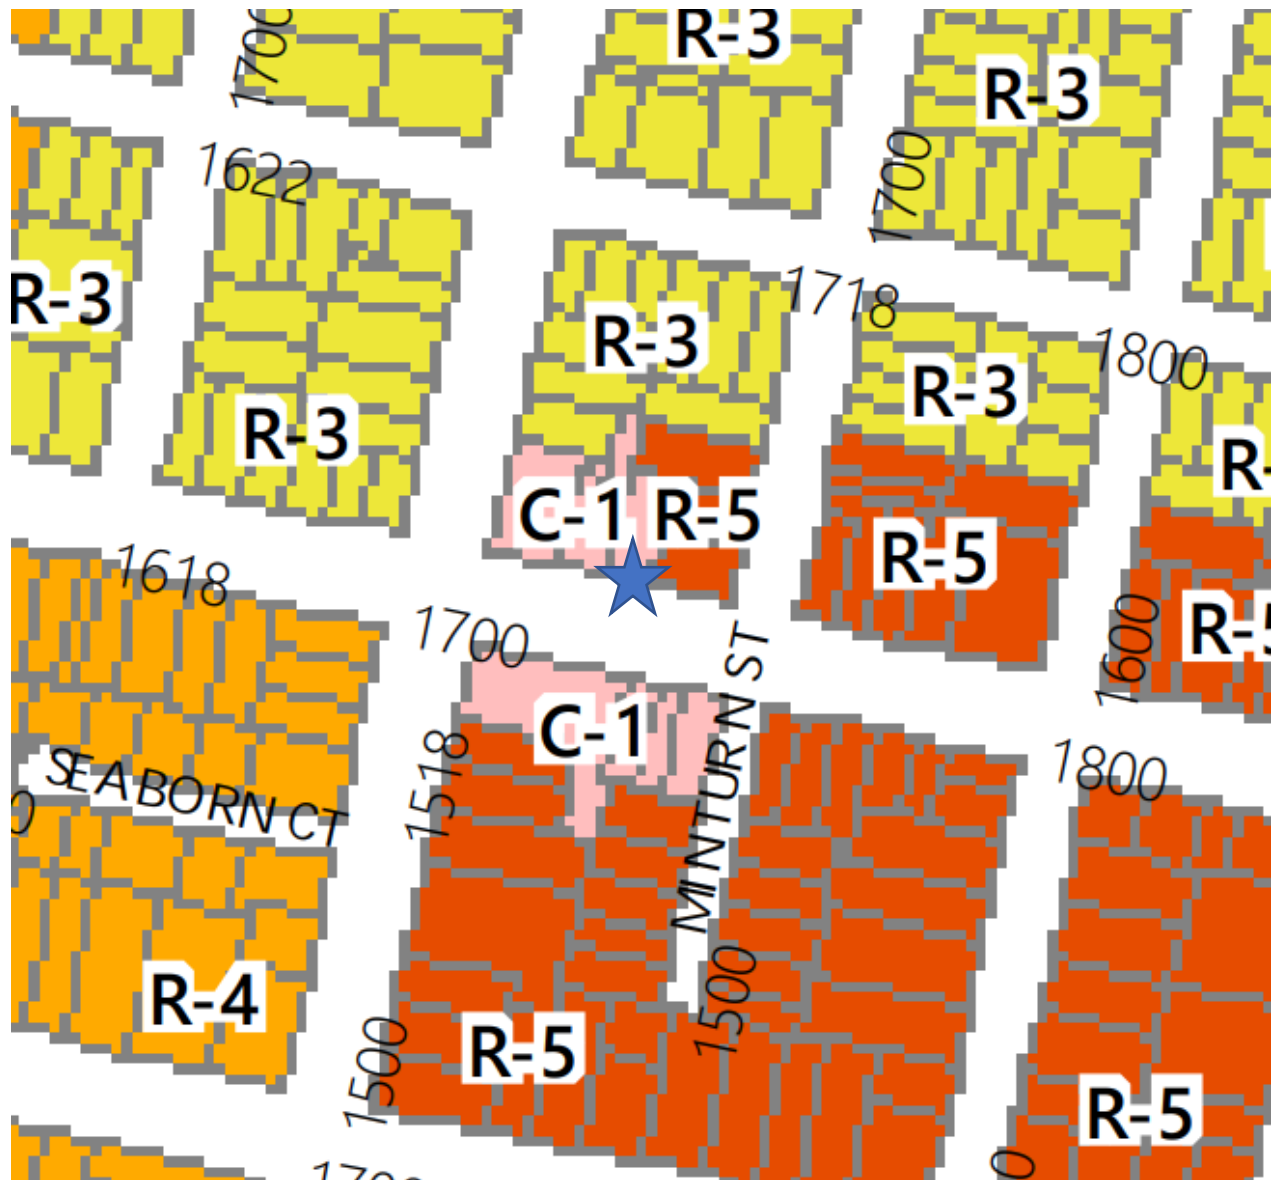

Existing Zoning Map

Existing and Proposed Zoning Map Amendment

Excerpt of existing Zoning Map around 1715 Lincoln Avenue (blue star)

Proposed Zoning Map Amendment