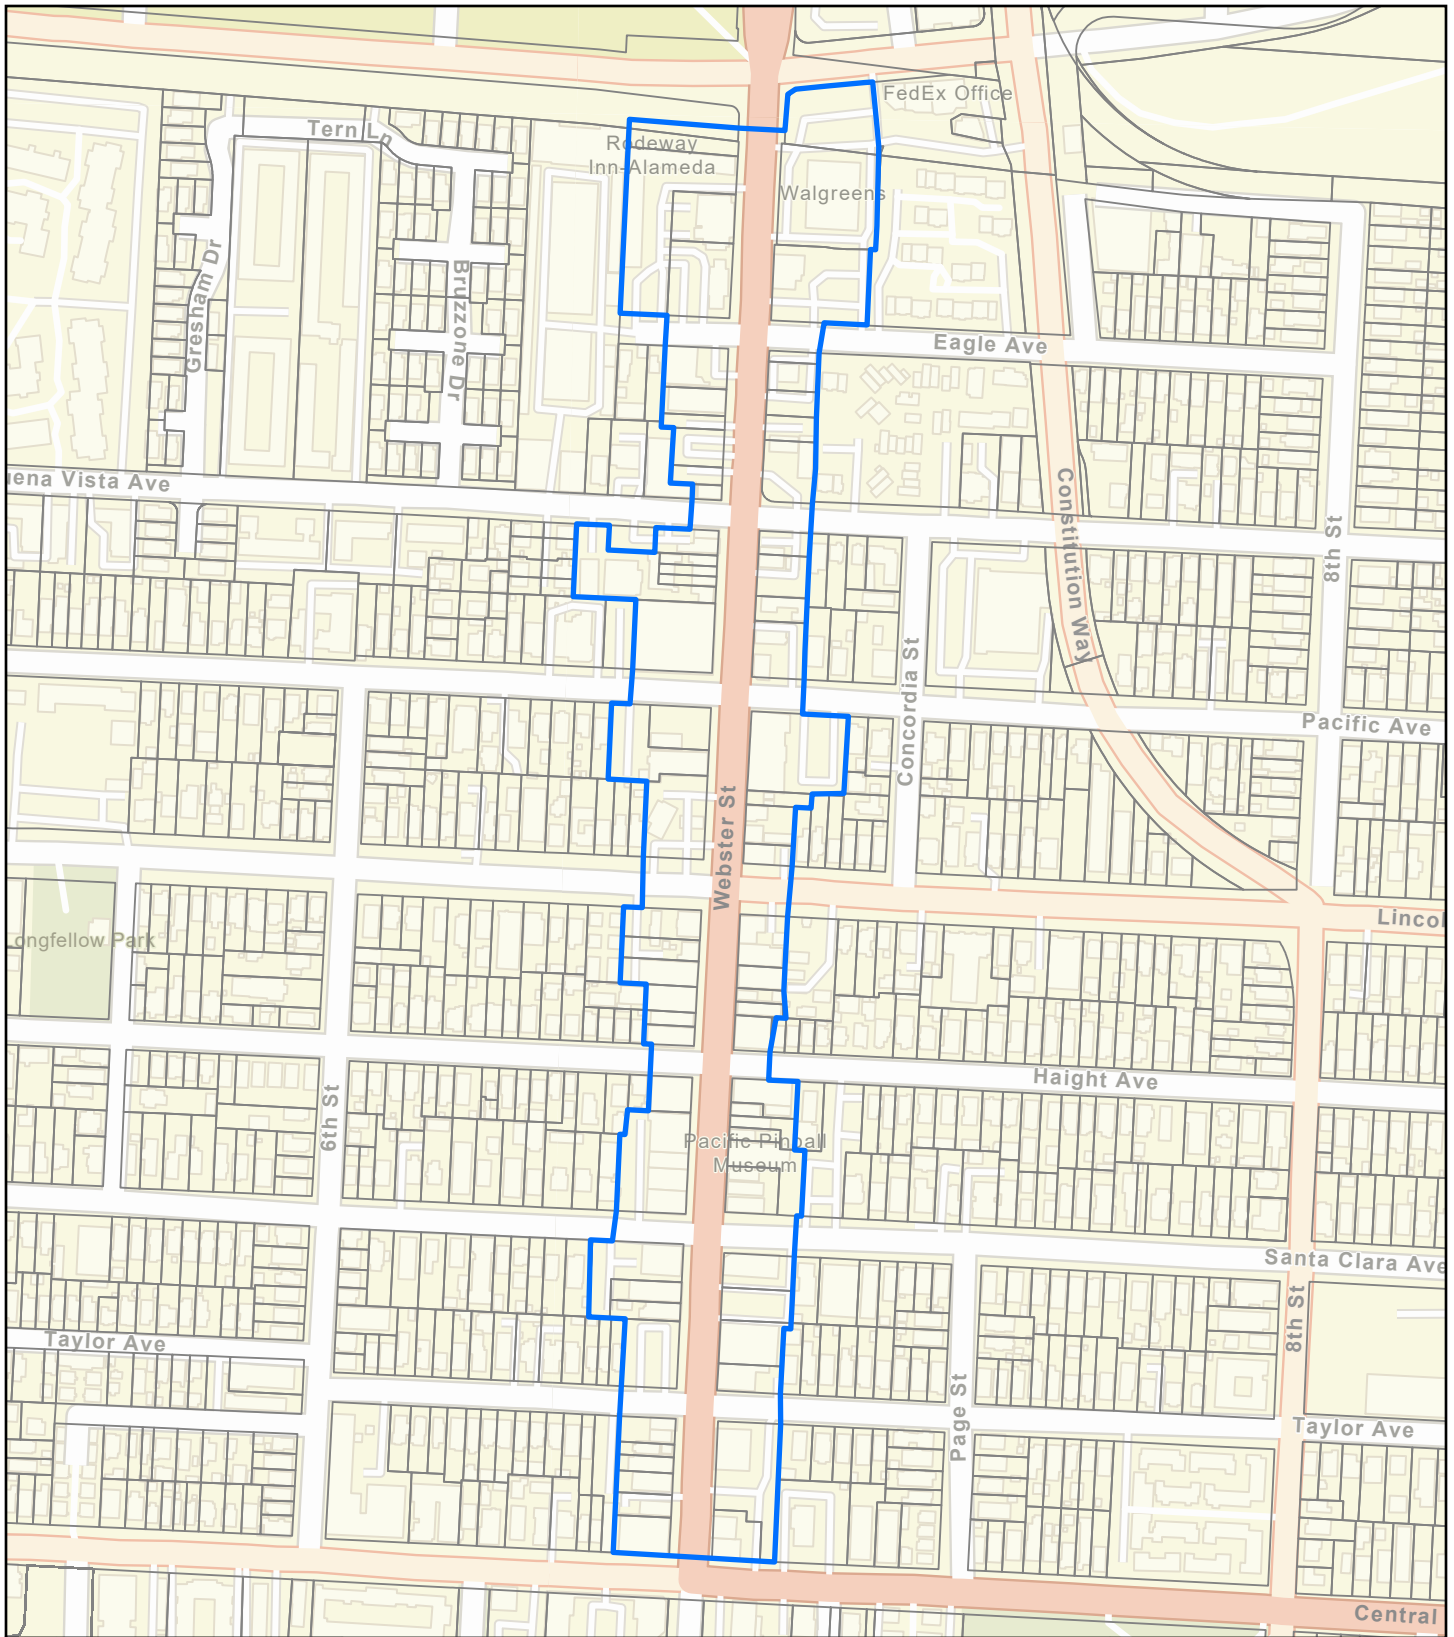

2023

Coordinate System: NAD 1983 StatePlane California III FIPS 0403 Feet

Island City Landscaping and Lighting District 84-2 Zone 6

- LLD 84-2 Zone 6 Boundary
- Parcels

2023

Coordinate System: NAD 1983 StatePlane California III FIPS 0403 Feet

Island City Landscaping and Lighting District 84-2 Zone 7

- LLD 84-2 Zone 7 Boundary
- Parcels

2023

Coordinate System: NAD 1983 StatePlane California III FIPS 0403 Feet

Island City Landscaping and Lighting District 84-2 Zone 8