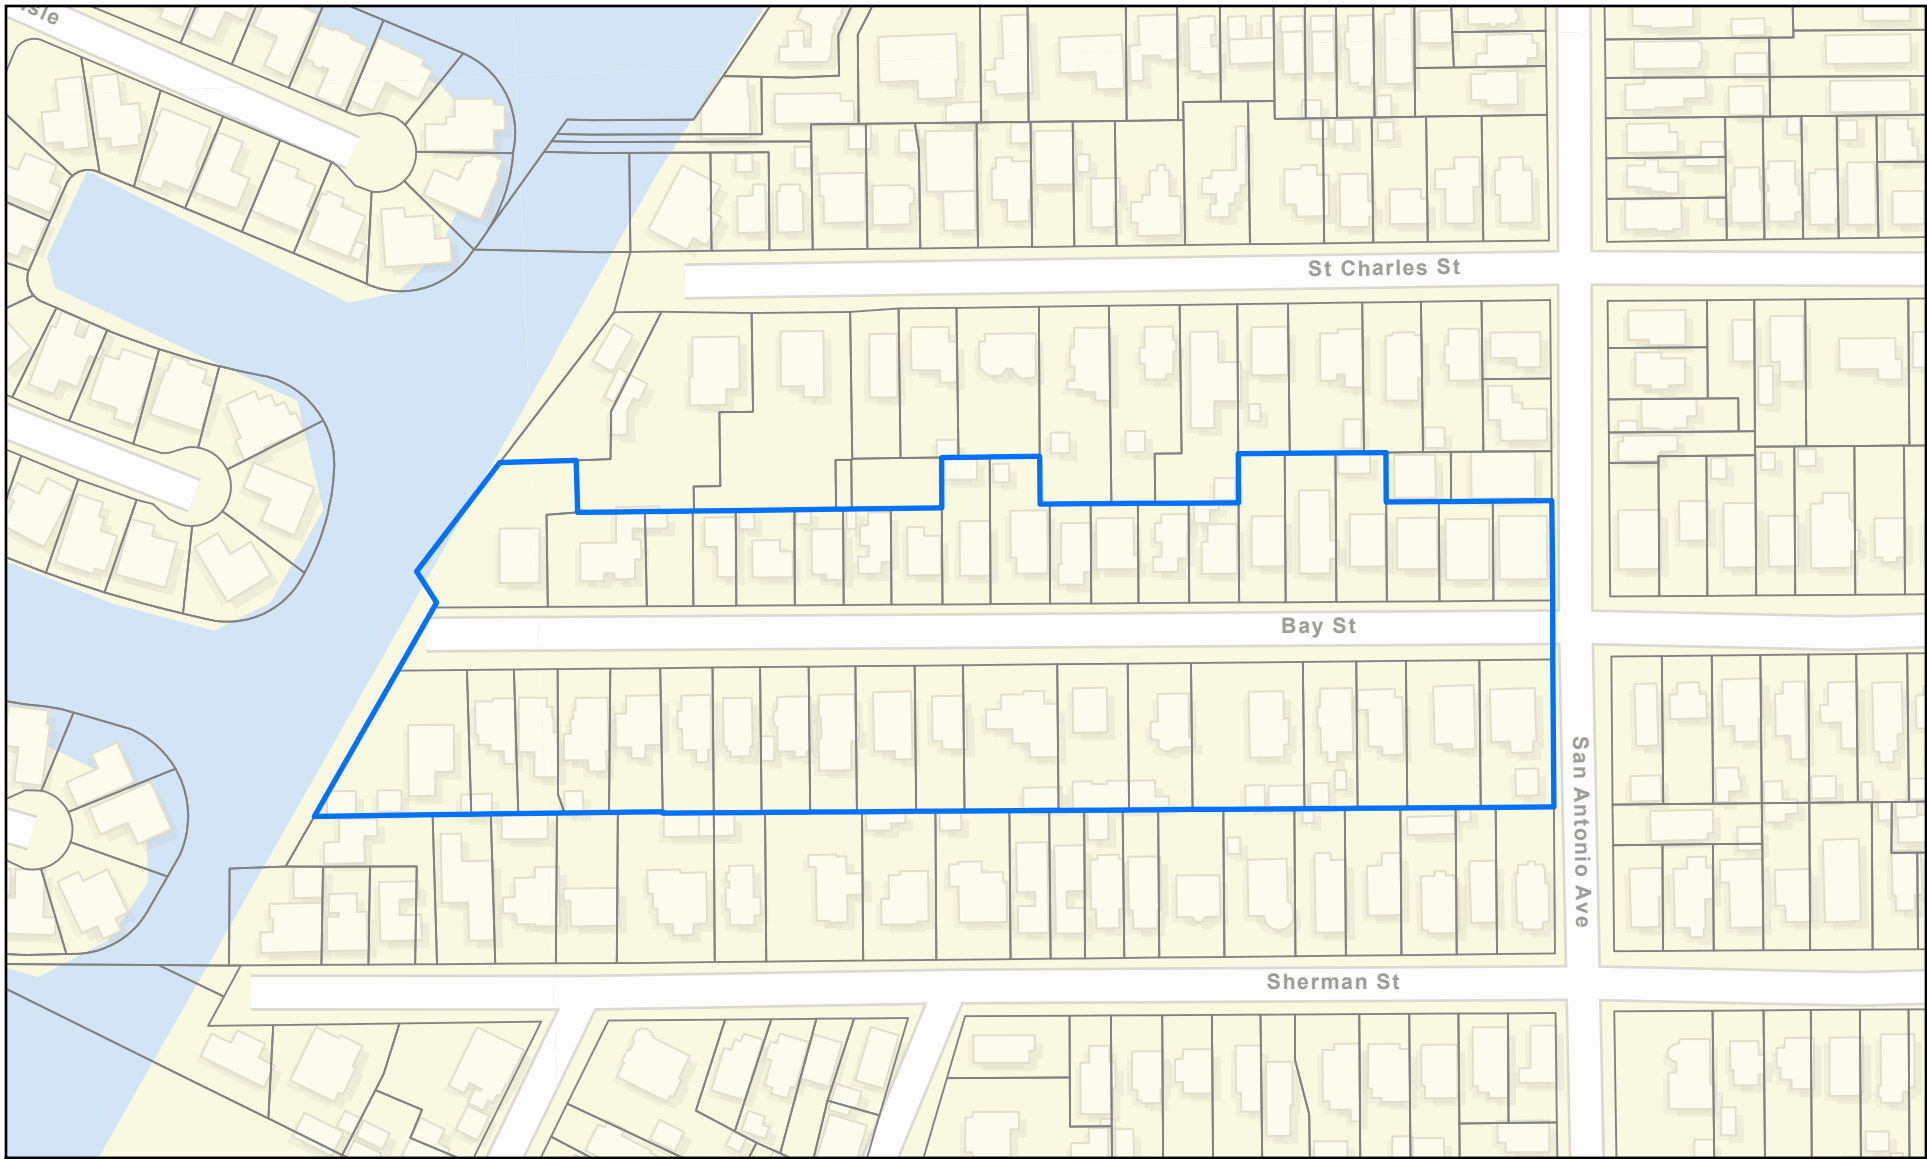

- LLD 84-2 Zone 4 Boundary
- Parcels

2023

Coordinate System: NAD 1983 StatePlane California III FIPS 0403 Feet

Island City Landscaping and Lighting District 84-2 Zone 5

- ▬ LLD 84-2 Zone 5 Boundary
- Parcels

2023

Coordinate System: NAD 1983 StatePlane California III FIPS 0403 Feet

Island City Landscaping and Lighting District 84-2 Zone 6

- LLD 84-2 Zone 6 Boundary
- Parcels

2023

Coordinate System: NAD 1983 StatePlane California III FIPS 0403 Feet

Island City Landscaping and Lighting District 84-2 Zone 7

- LLD 84-2 Zone 7 Boundary
- Parcels

2023

Coordinate System: NAD 1983 StatePlane California III FIPS 0403 Feet

Island City Landscaping and Lighting District 84-2 Zone 8