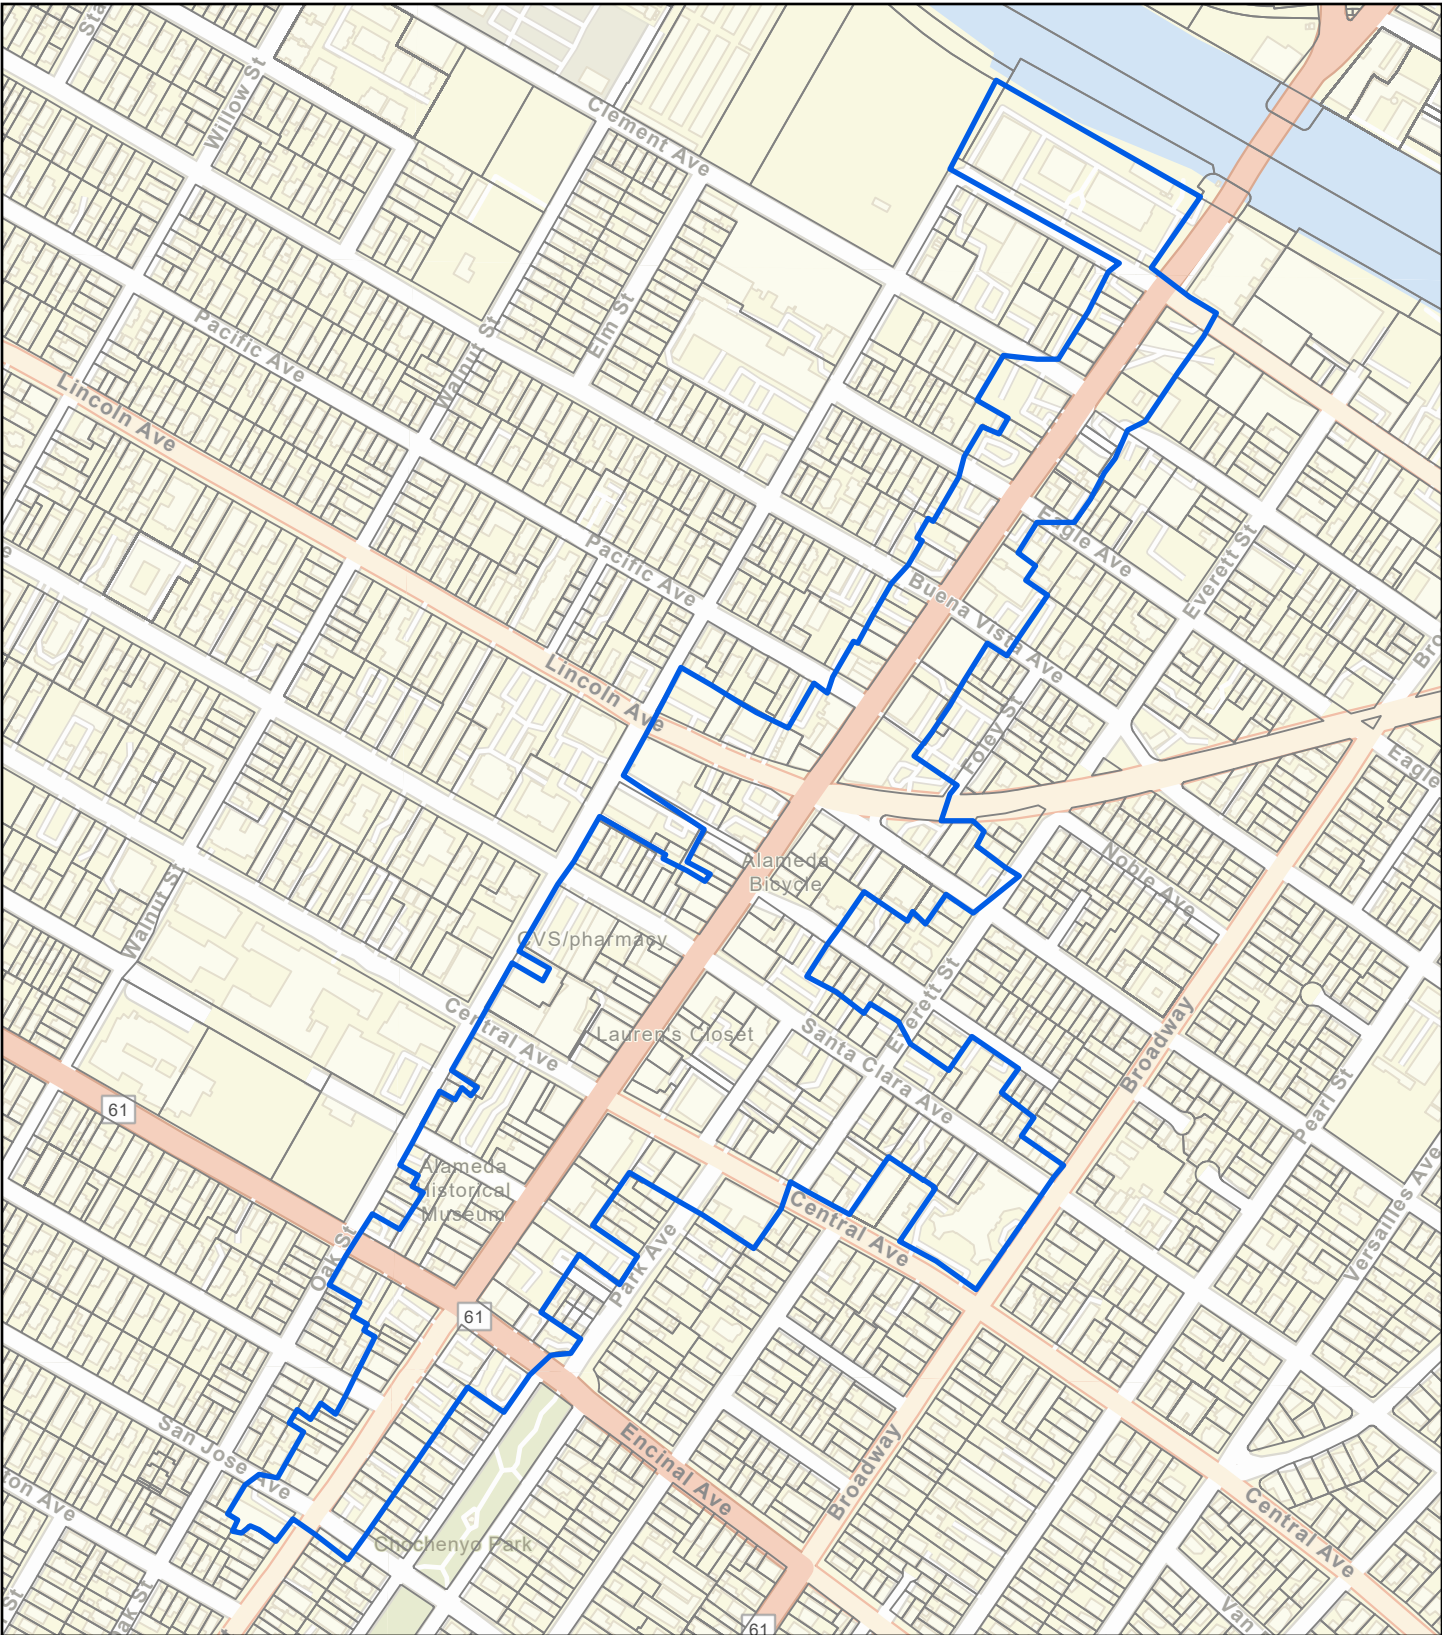

Island City Landscaping and Lighting District 84-2 Zone 1

-  LLD 84-2 Zone 1 Boundary
-  Parcels

2023

Coordinate System: NAD 1983 StatePlane California III FIPS 0403 Feet

**Island City Landscaping and Lighting District
84-2 Zone 4**

- LLD 84-2 Zone 4 Boundary
- Parcels

2023

Coordinate System: NAD 1983 StatePlane California III FIPS 0403 Feet

Island City Landscaping and Lighting District 84-2 Zone 5

- ▬ LLD 84-2 Zone 5 Boundary
- Parcels

Island City Landscaping and Lighting District 84-2 Zone 7

- LLD 84-2 Zone 7 Boundary
- Parcels

2023

Coordinate System: NAD 1983 StatePlane California III FIPS 0403 Feet

Island City Landscaping and Lighting District 84-2 Zone 8