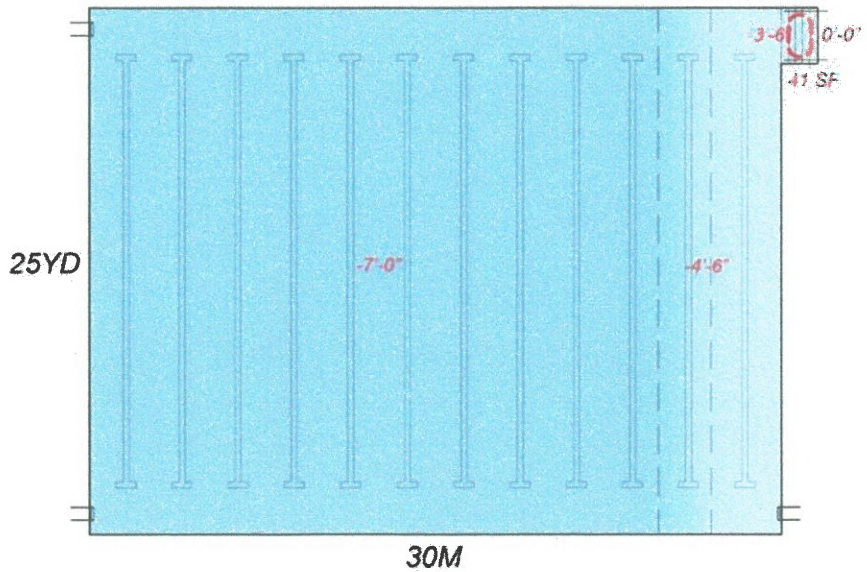

Emma Hood

Submitted by Drew Swartz
Re: 7-B
9/17/2024

Alameda Aquatic Center - *Concept A*

Encinal

20.5M

18.6YD