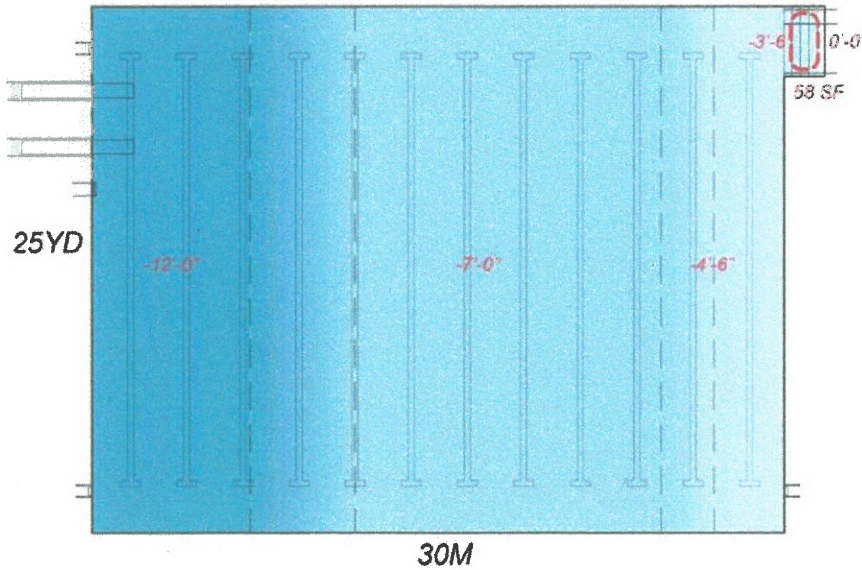

Emma Hood

Submitted by Drew Swartz
Re: 7-B
9/17/2024

Alameda Aquatic Center - *Concept A*

Encinal

20.5M

18.6YD