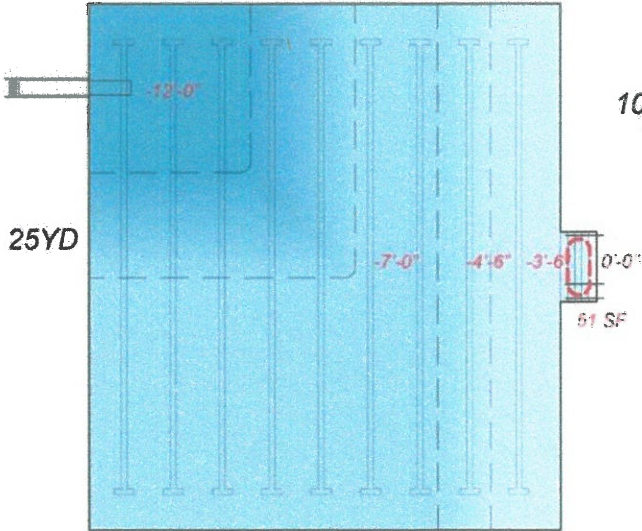

Emma Hood

Submitted by Drew Swartz
Re: 7-B
9/17/2024

Alameda Aquatic Center - *Concept A*

Encinal

20.5M

18.6YD