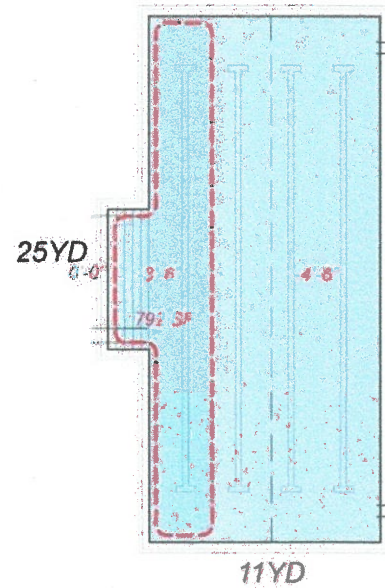

Emma Hood

Submitted by Drew Swartz
Re: 7-B
9/17/2024

Alameda Aquatic Center - *Concept A*

Encinal

20.5M

18.6YD