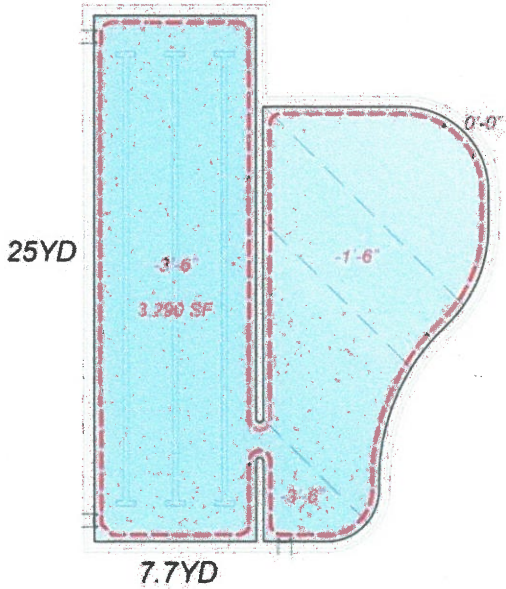

Emma Hood

Submitted by Drew Swartz
Re: 7-B
9/17/2024

Alameda Aquatic Center - *Concept A*

Encinal

20.5M

18.6YD