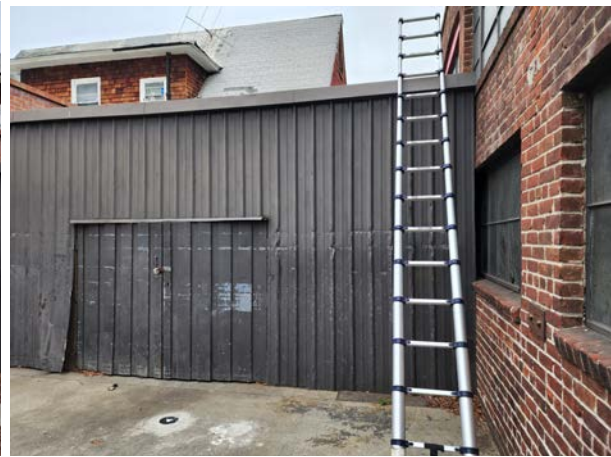

EXPANSION OF THE CLAMP SWING BUILDING (1929 OR 1936)

PARK STATION TAP HOUSE/SOUTHIE RESTAURANT

1200 PARK STREET

SOUTHWEST CORNER OF PARK STREET AND SAN JOSE AVENUE - BIG O TIRE

PRIOR TO START OF CONSTRUCTION

PARK STATION TAP HOUSE/SOUTHIE RESTAURANT

1200 PARK STREET

Aerial View

South elevation

Partial North and East elevations

South elevation: Small building and shed building

West elevation: Main building

View looking South