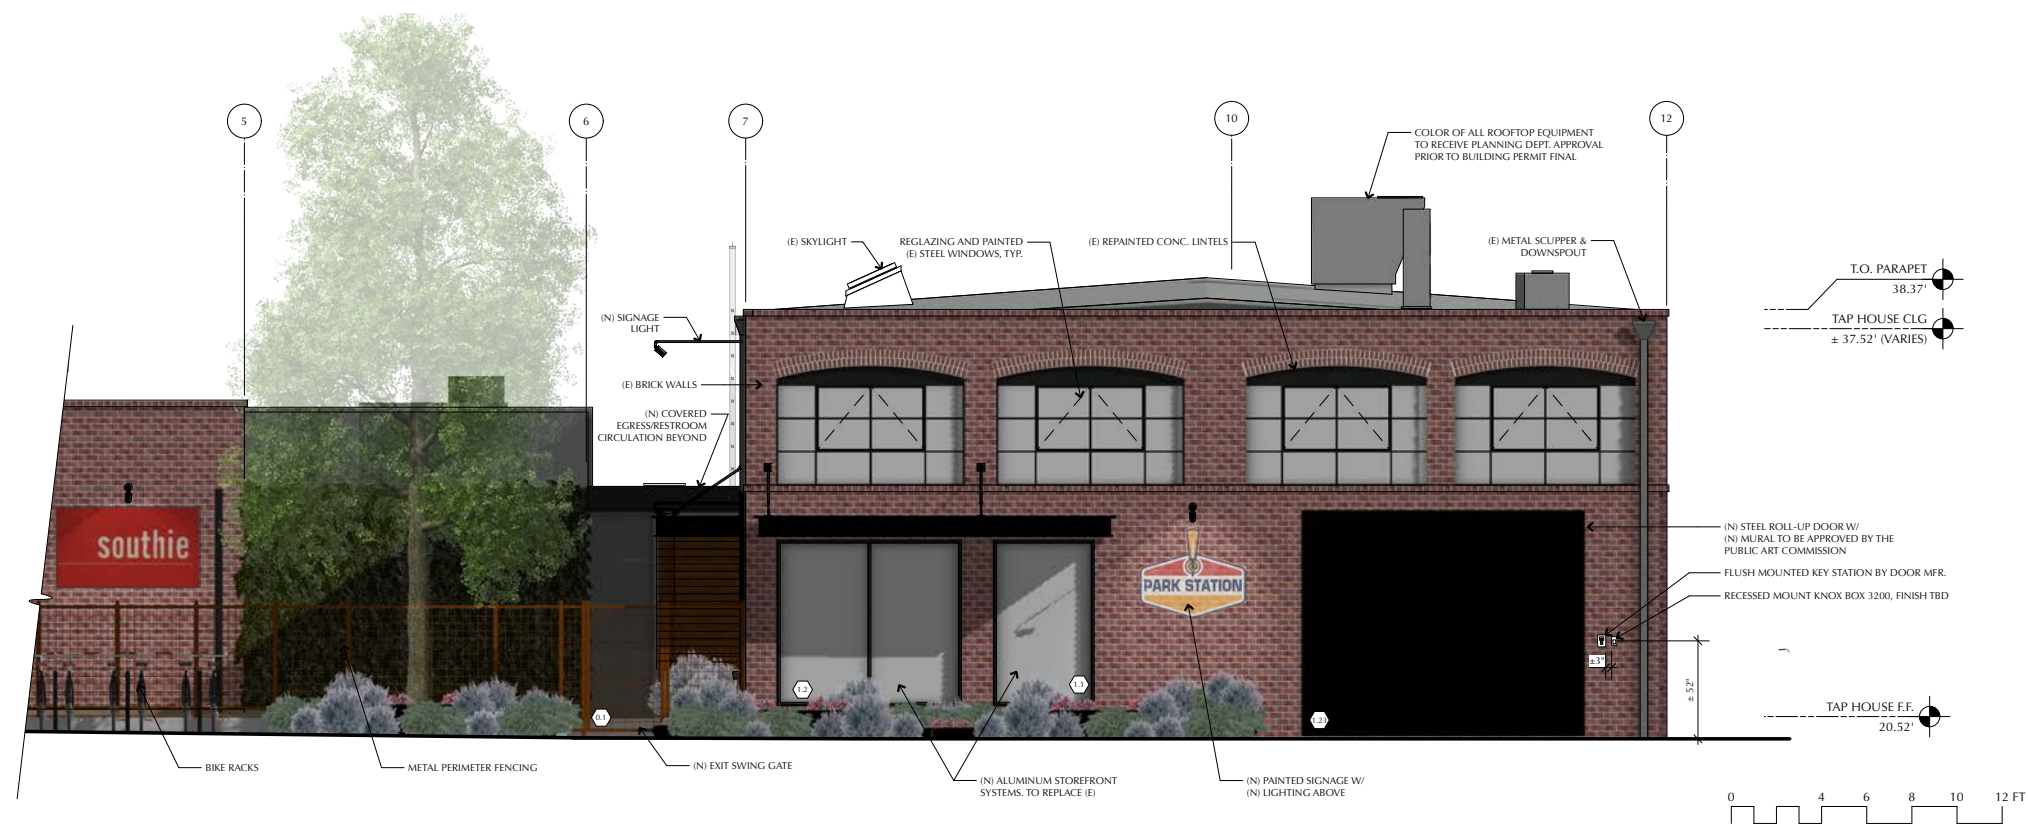

PARK STATION TAP HOUSE/SOUTHIE RESTAURANT

1200 PARK STREET