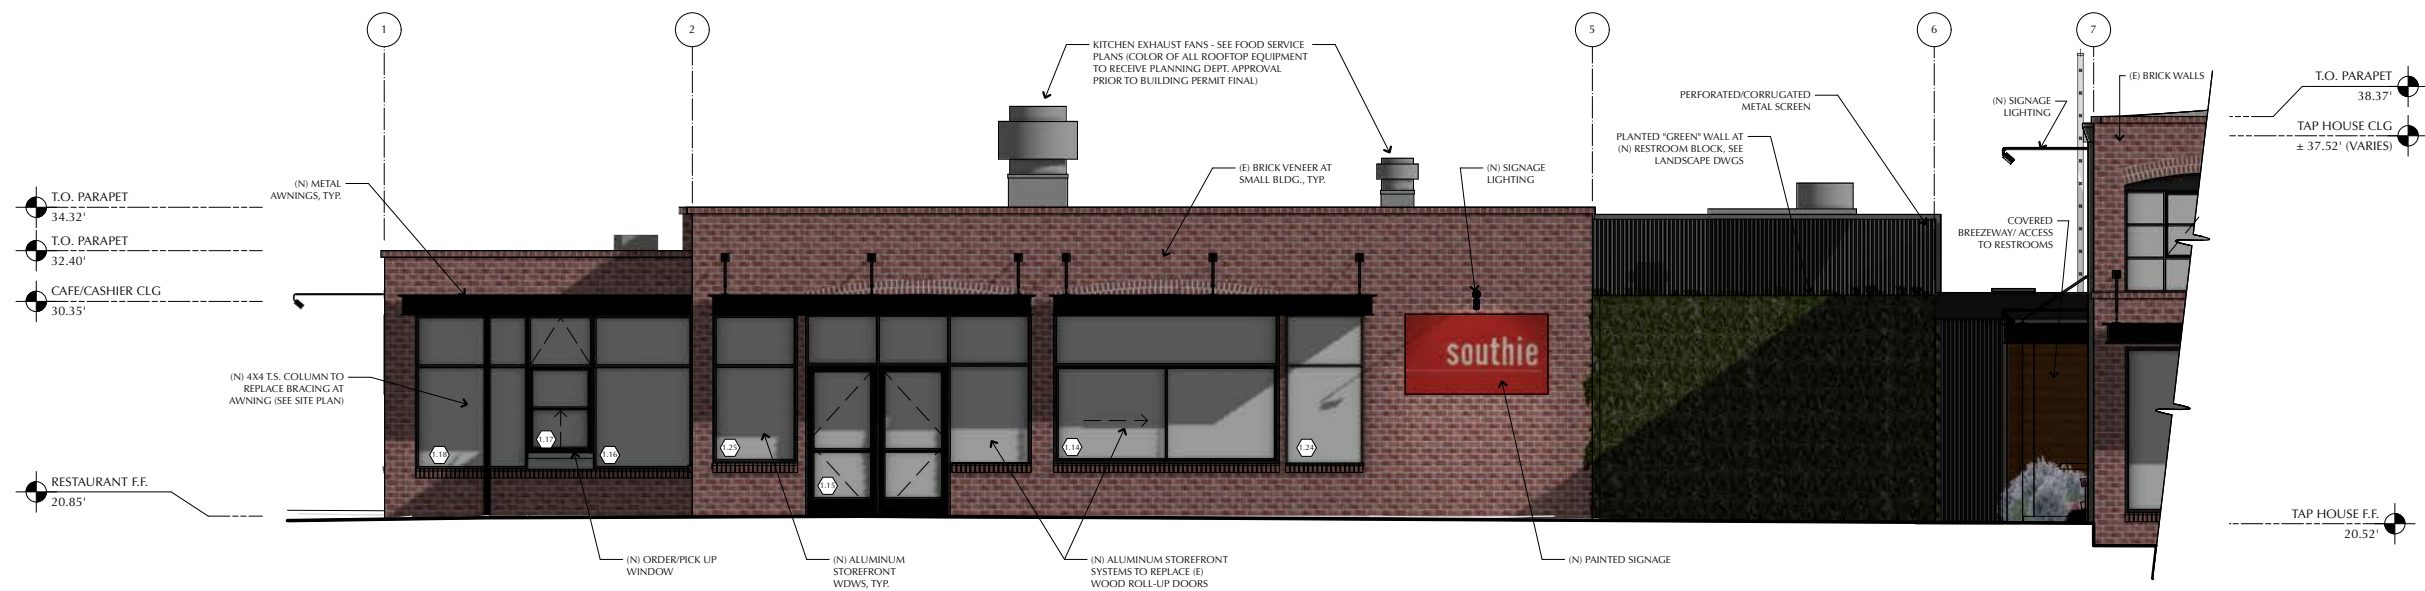

EXPANSION OF THE CLAMP SWING BUILDING (1929 OR 1936)

PARK STATION TAP HOUSE/SOUTHIE RESTAURANT

1200 PARK STREET

SOUTHWEST CORNER OF PARK STREET AND SAN JOSE AVENUE - BIG O TIRE

PRIOR TO START OF CONSTRUCTION

PARK STATION TAP HOUSE/SOUTHIE RESTAURANT

1200 PARK STREET

Aerial View

South elevation

Partial North and East elevations

South elevation: Small building and shed building

West elevation: Main building

View looking South

South elevation (looking East)

South elevation (looking West)

West elevation (looking North)

PARK STATION TAP HOUSE/SOUTHIE RESTAURANT

1200 PARK STREET

ALUM. & GLASS ROLL-UP DR. AT ORDER WDW.

SIGNAGE AND LIGHTING

ALUMINUM FOLDING DOORS

METAL AWNINGS

GREEN WALL

METAL GATES & FENCING

PARK STATION TAP HOUSE/SOUTHIE RESTAURANT

1200 PARK STREET

PARK STATION TAP HOUSE/SOUTHIE RESTAURANT

1200 PARK STREET