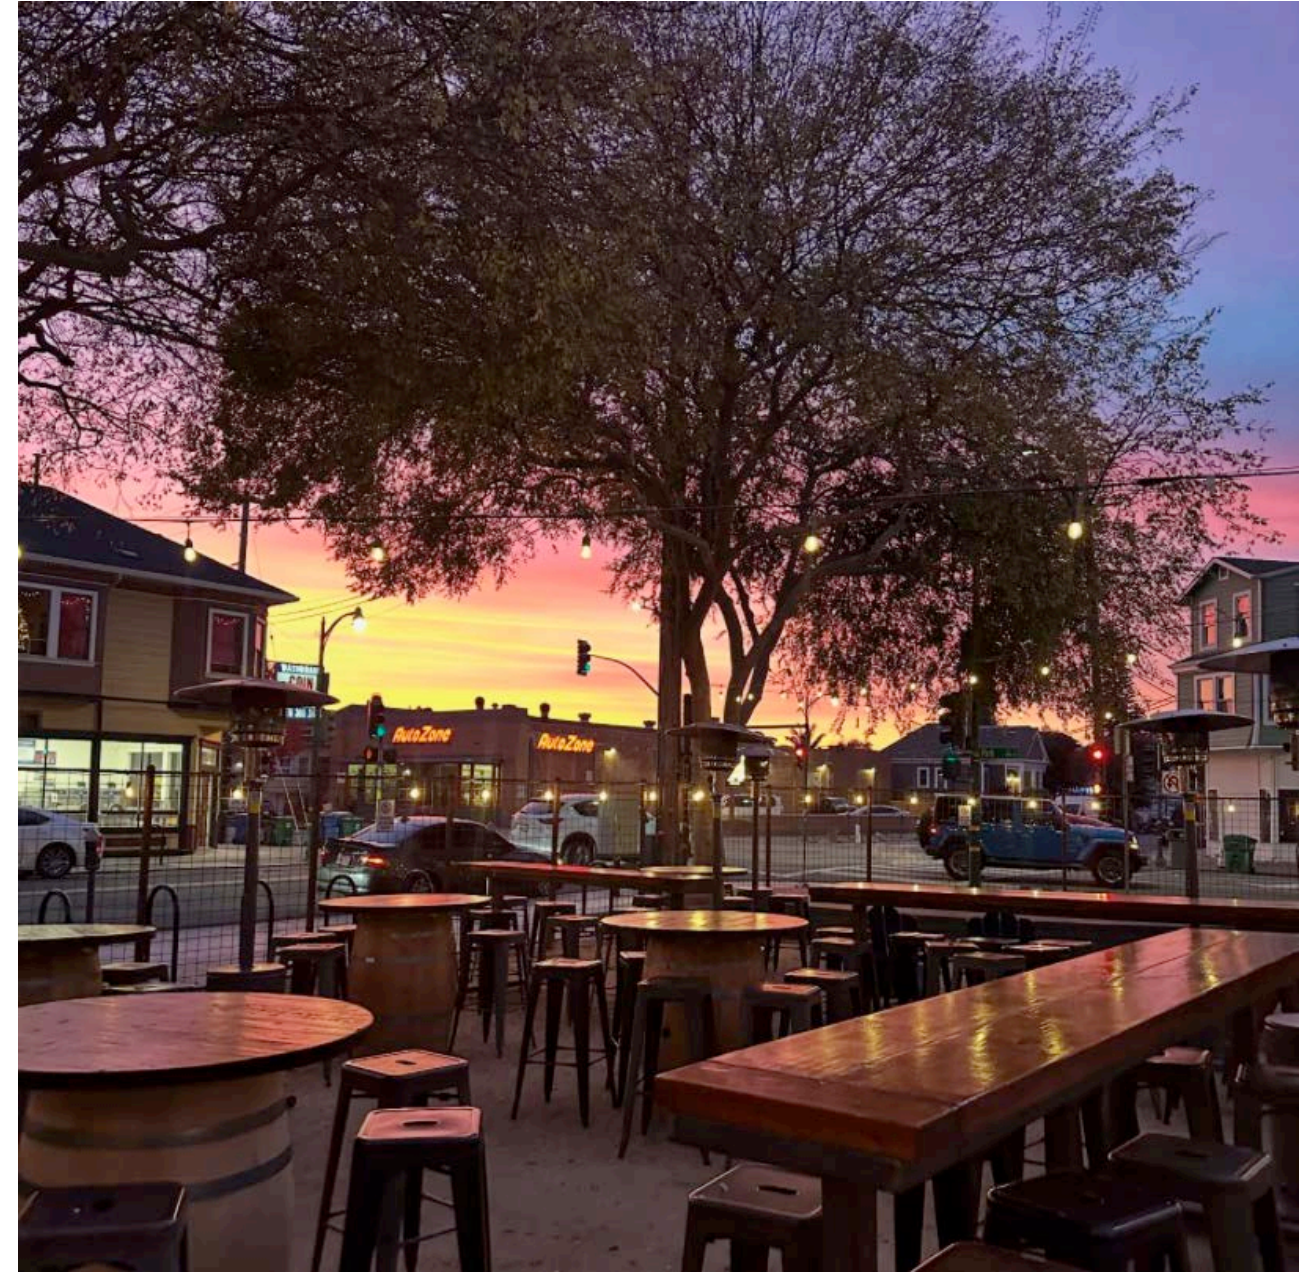

PARK STATION TAP HOUSE/SOUTHIE RESTAURANT

1200 PARK STREET

Aerial View

South elevation

Partial North and East elevations

South elevation: Small building and shed building

West elevation: Main building

View looking South

TAP FIXTURE

PARK STATION TAP HOUSE/SOUTHIE RESTAURANT

1200 PARK STREET

CLERESTORY WINDOWS

INTERIOR MURAL

OUTDOOR DINING

OUTDOOR DINING

PARK STATION TAP HOUSE/SOUTHIE RESTAURANT