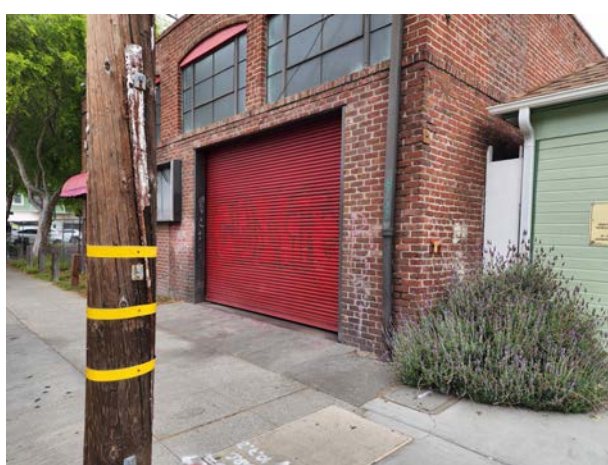

South elevation (looking West)