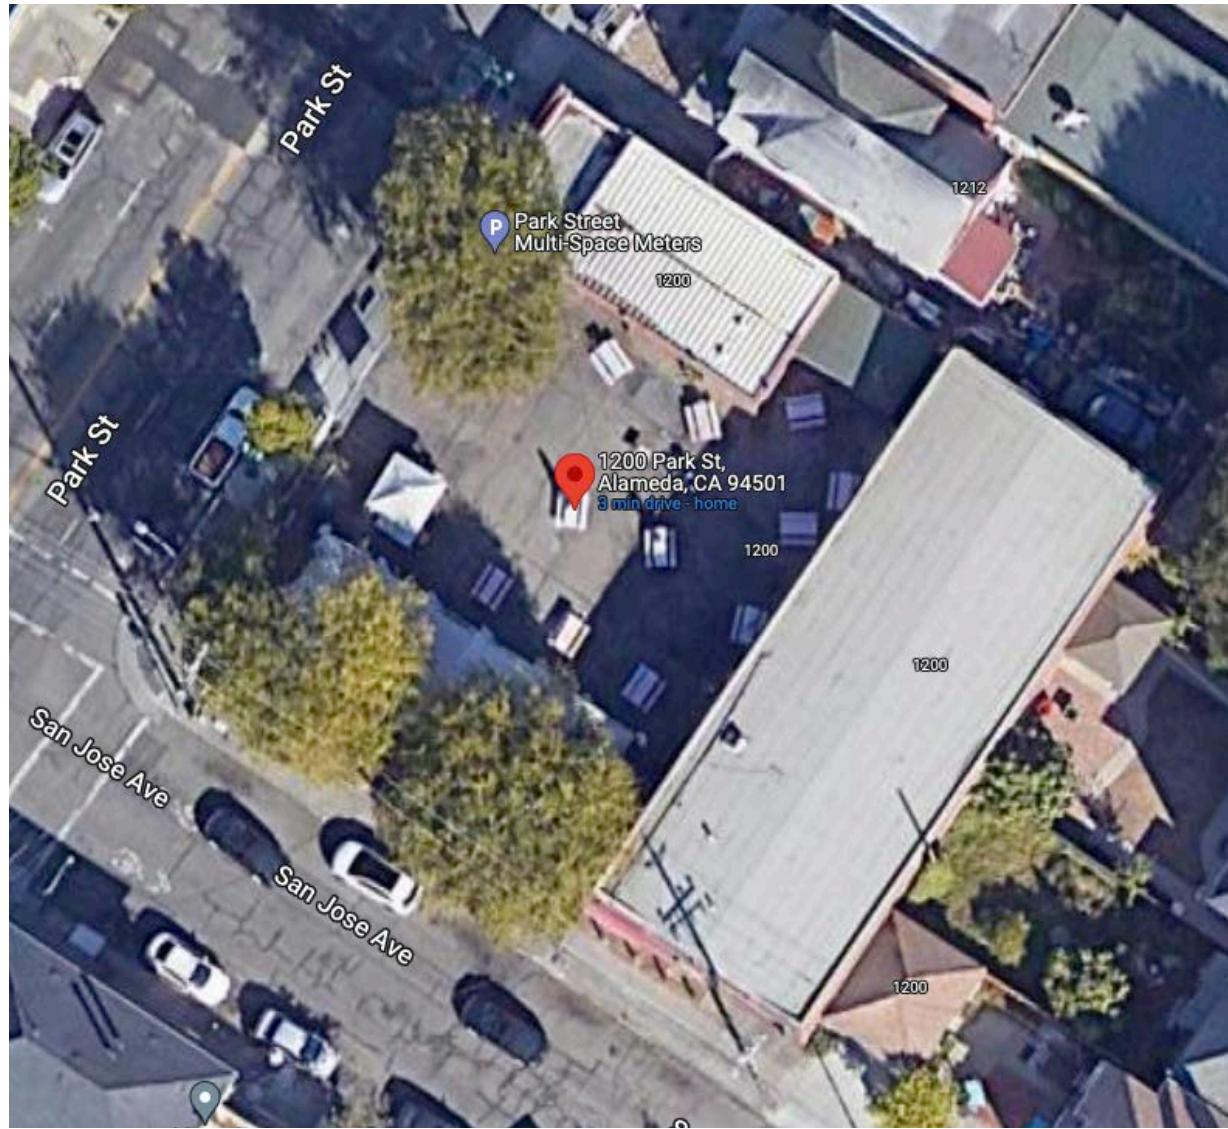

PARK STATION TAP HOUSE/SOUTHIE RESTAURANT

1200 PARK STREET

HISTORIC CONTEXT

- BUILT : IN 1922 BY CONRAD ROTH (TAP HOUSE BUILDING)
- OWNER: DAVID GARFINKLE
- IN 1916 OWNED AND OPERATED A GROCERY STORE AT 1215 PARK STREET
- ORIGINAL USE OF THIS PROPERTY WAS AS A ONE-STORY RENTAL GARAGE
- GARFINKLE CREATES CLAMP SWING COMPANY IN 1925
- FUTURE EXPANSIONS OCCURED 1925, 1929, AND 1937
- IN 1928 THE SMALLER BUILDING WAS BUILT AND LEASED TO A SERVICE STATION
- CLAMP SWING COMPANY MOVES TO BLANDING IN 1956
- FIRE GUTTED THE BUILDING IN 1957 AND NEW ROOF AND STEEL SUPPORT STRUCTURE ADDED
- REMODELED IN 1982 - ALUMINUM WINDOWS & BRICK VENEER AT SMALL BLDG.
- BIG O TIRES LAST TENANT PRIOR TO SALE
- INVENTORY DONE BY WOODY MINOR IN SEPTEMBER 1990

EXPANSION OF THE CLAMP SWING BUILDING (1929 OR 1936)

PARK STATION TAP HOUSE/SOUTHIE RESTAURANT

1200 PARK STREET

SOUTHWEST CORNER OF PARK STREET AND SAN JOSE AVENUE - BIG O TIRE

PRIOR TO START OF CONSTRUCTION

PARK STATION TAP HOUSE/SOUTHIE RESTAURANT

1200 PARK STREET

Aerial View

South elevation

Partial North and East elevations

South elevation: Small building and shed building

West elevation: Main building

View looking South

South elevation (looking East)

South elevation (looking West)

West elevation (looking North)

PARK STATION TAP HOUSE/SOUTHIE RESTAURANT

1200 PARK STREET

ALUM. & GLASS ROLL-UP DR. AT ORDER WDW.

SIGNAGE AND LIGHTING