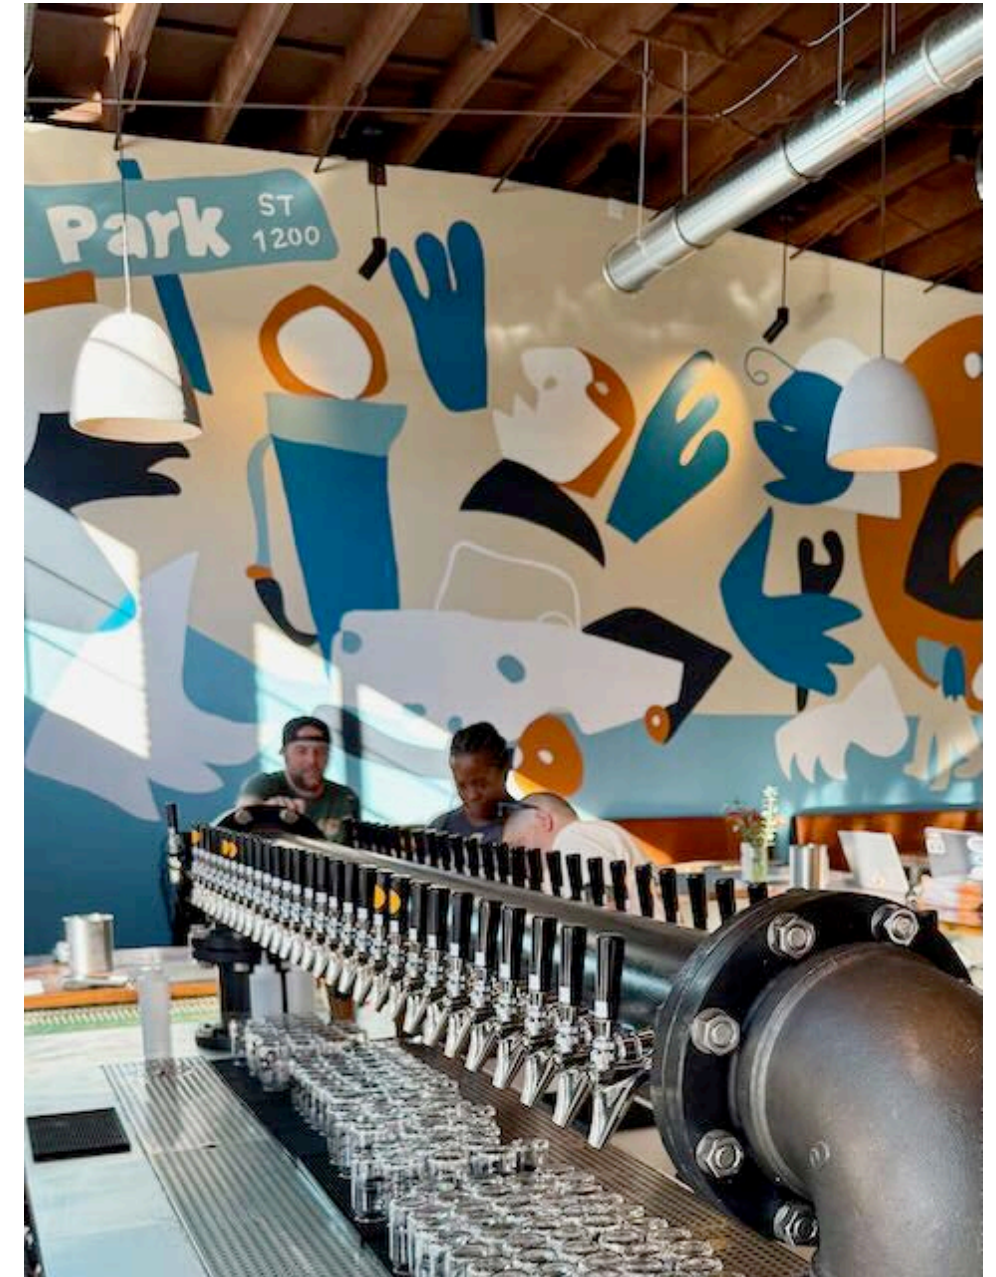

TAP FIXTURE

PARK STATION TAP HOUSE/SOUTHIE RESTAURANT

1200 PARK STREET

CLERESTORY WINDOWS

INTERIOR MURAL

OUTDOOR DINING

OUTDOOR DINING

PARK STATION TAP HOUSE/SOUTHIE RESTAURANT