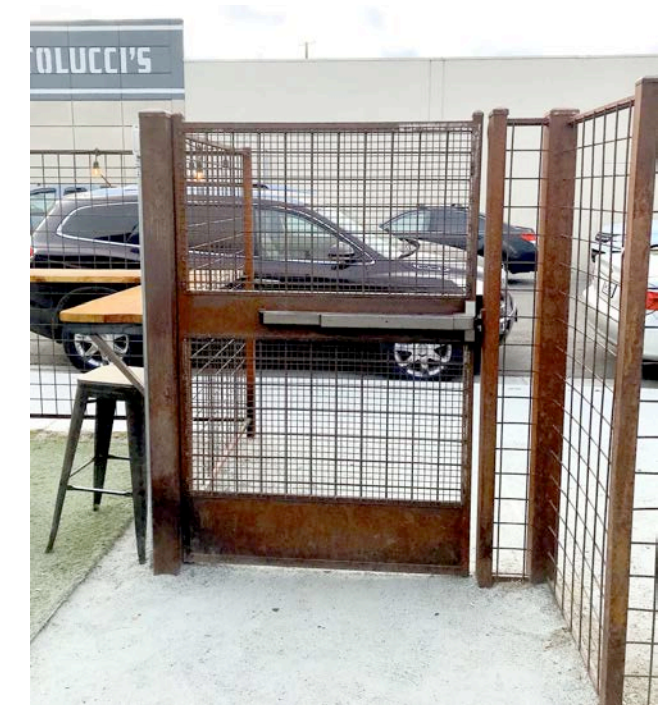

METAL GATES & FENCING

PARK STATION TAP HOUSE/SOUTHIE RESTAURANT

1200 PARK STREET