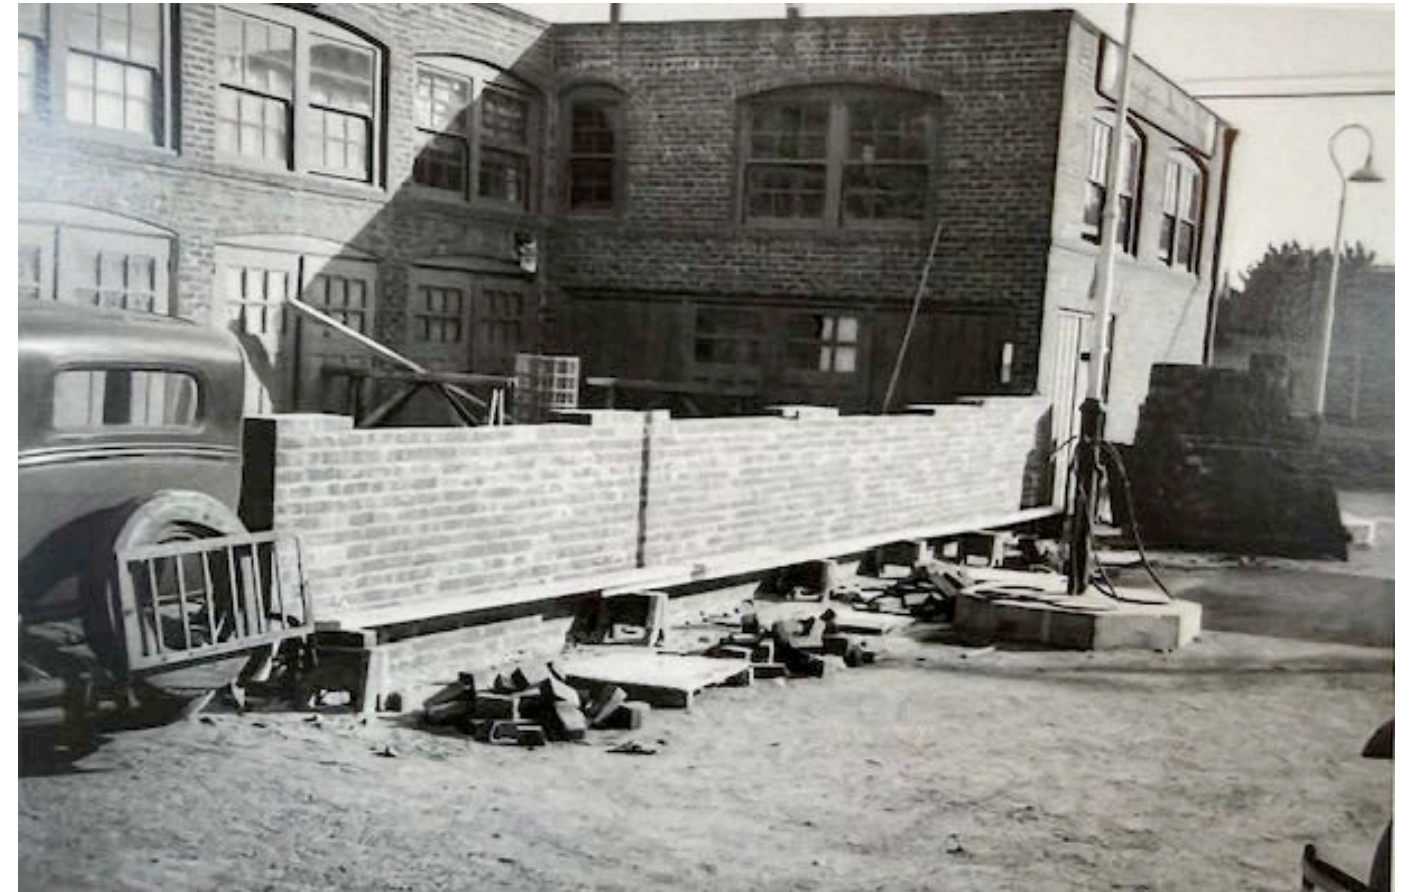

PARK STATION TAP HOUSE/SOUTHIE RESTAURANT

1200 PARK STREET

HISTORIC CONTEXT

- BUILT : IN 1922 BY CONRAD ROTH (TAP HOUSE BUILDING)
- OWNER: DAVID GARFINKLE
- IN 1916 OWNED AND OPERATED A GROCERY STORE AT 1215 PARK STREET
- ORIGINAL USE OF THIS PROPERTY WAS AS A ONE-STORY RENTAL GARAGE
- GARFINKLE CREATES CLAMP SWING COMPANY IN 1925
- FUTURE EXPANSIONS OCCURED 1925, 1929, AND 1937
- IN 1928 THE SMALLER BUILDING WAS BUILT AND LEASED TO A SERVICE STATION
- CLAMP SWING COMPANY MOVES TO BLANDING IN 1956
- FIRE GUTTED THE BUILDING IN 1957 AND NEW ROOF AND STEEL SUPPORT STRUCTURE ADDED
- REMODELED IN 1982 - ALUMINUM WINDOWS & BRICK VENEER AT SMALL BLDG.
- BIG O TIRES LAST TENANT PRIOR TO SALE
- INVENTORY DONE BY WOODY MINOR IN SEPTEMBER 1990

EXPANSION OF THE CLAMP SWING BUILDING (1929 OR 1936)

PARK STATION TAP HOUSE/SOUTHIE RESTAURANT

1200 PARK STREET

SOUTHWEST CORNER OF PARK STREET AND SAN JOSE AVENUE - BIG O TIRE

PRIOR TO START OF CONSTRUCTION

PARK STATION TAP HOUSE/SOUTHIE RESTAURANT

1200 PARK STREET

Aerial View

South elevation

Partial North and East elevations

South elevation: Small building and shed building

West elevation: Main building

View looking South