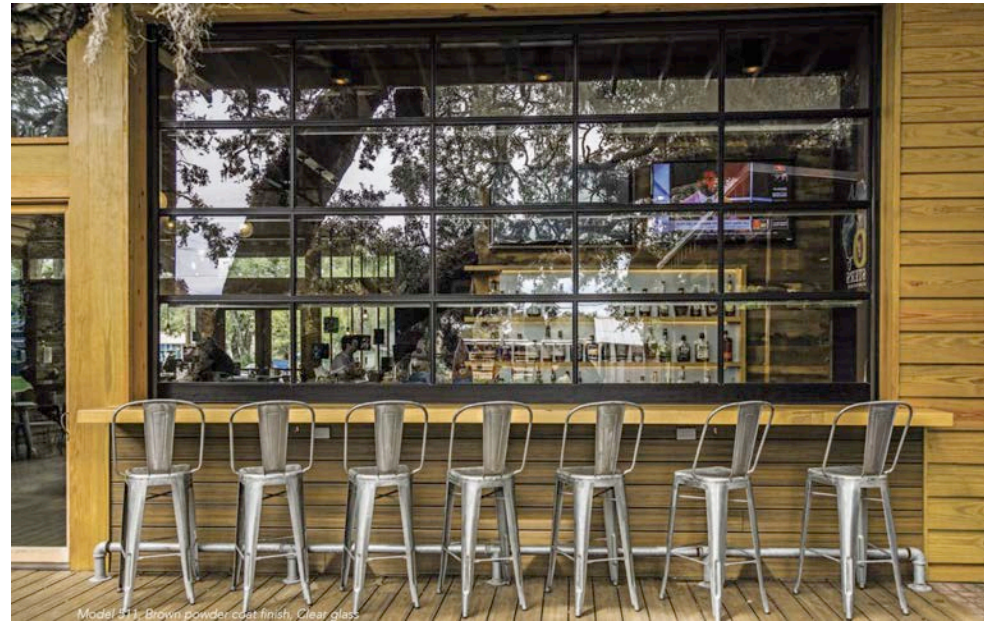

EXPANSION OF THE CLAMP SWING BUILDING (1929 OR 1936)

PARK STATION TAP HOUSE/SOUTHIE RESTAURANT

1200 PARK STREET

SOUTHWEST CORNER OF PARK STREET AND SAN JOSE AVENUE - BIG O TIRE

PRIOR TO START OF CONSTRUCTION

PARK STATION TAP HOUSE/SOUTHIE RESTAURANT

1200 PARK STREET

Aerial View

South elevation

Partial North and East elevations

South elevation: Small building and shed building

West elevation: Main building

View looking South

South elevation (looking East)

South elevation (looking West)

West elevation (looking North)

PARK STATION TAP HOUSE/SOUTHIE RESTAURANT

1200 PARK STREET

ALUM. & GLASS ROLL-UP DR. AT ORDER WDW.

SIGNAGE AND LIGHTING