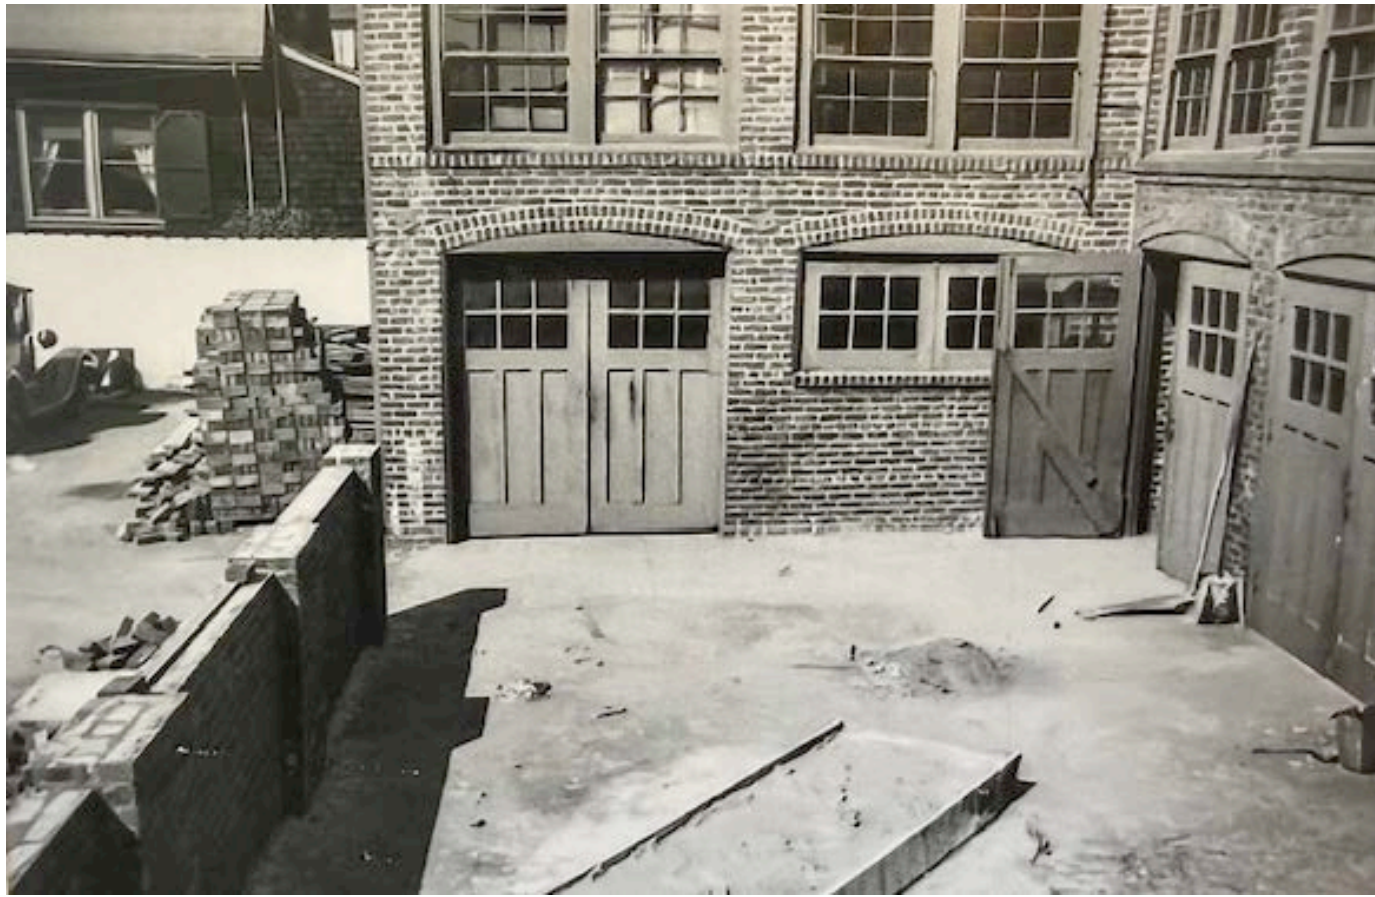

PARK STATION TAP HOUSE/SOUTHIE RESTAURANT

1200 PARK STREET

HISTORIC CONTEXT

- BUILT : IN 1922 BY CONRAD ROTH (TAP HOUSE BUILDING)
- OWNER: DAVID GARFINKLE
- IN 1916 OWNED AND OPERATED A GROCERY STORE AT 1215 PARK STREET
- ORIGINAL USE OF THIS PROPERTY WAS AS A ONE-STORY RENTAL GARAGE
- GARFINKLE CREATES CLAMP SWING COMPANY IN 1925
- FUTURE EXPANSIONS OCCURED 1925, 1929, AND 1937
- IN 1928 THE SMALLER BUILDING WAS BUILT AND LEASED TO A SERVICE STATION
- CLAMP SWING COMPANY MOVES TO BLANDING IN 1956
- FIRE GUTTED THE BUILDING IN 1957 AND NEW ROOF AND STEEL SUPPORT STRUCTURE ADDED
- REMODELED IN 1982 - ALUMINUM WINDOWS & BRICK VENEER AT SMALL BLDG.
- BIG O TIRES LAST TENANT PRIOR TO SALE
- INVENTORY DONE BY WOODY MINOR IN SEPTEMBER 1990

EXPANSION OF THE CLAMP SWING BUILDING (1929 OR 1936)

PARK STATION TAP HOUSE/SOUTHIE RESTAURANT

1200 PARK STREET

SOUTHWEST CORNER OF PARK STREET AND SAN JOSE AVENUE - BIG O TIRE

PRIOR TO START OF CONSTRUCTION

PARK STATION TAP HOUSE/SOUTHIE RESTAURANT

1200 PARK STREET

Aerial View

South elevation

Partial North and East elevations

South elevation: Small building and shed building

West elevation: Main building

View looking South