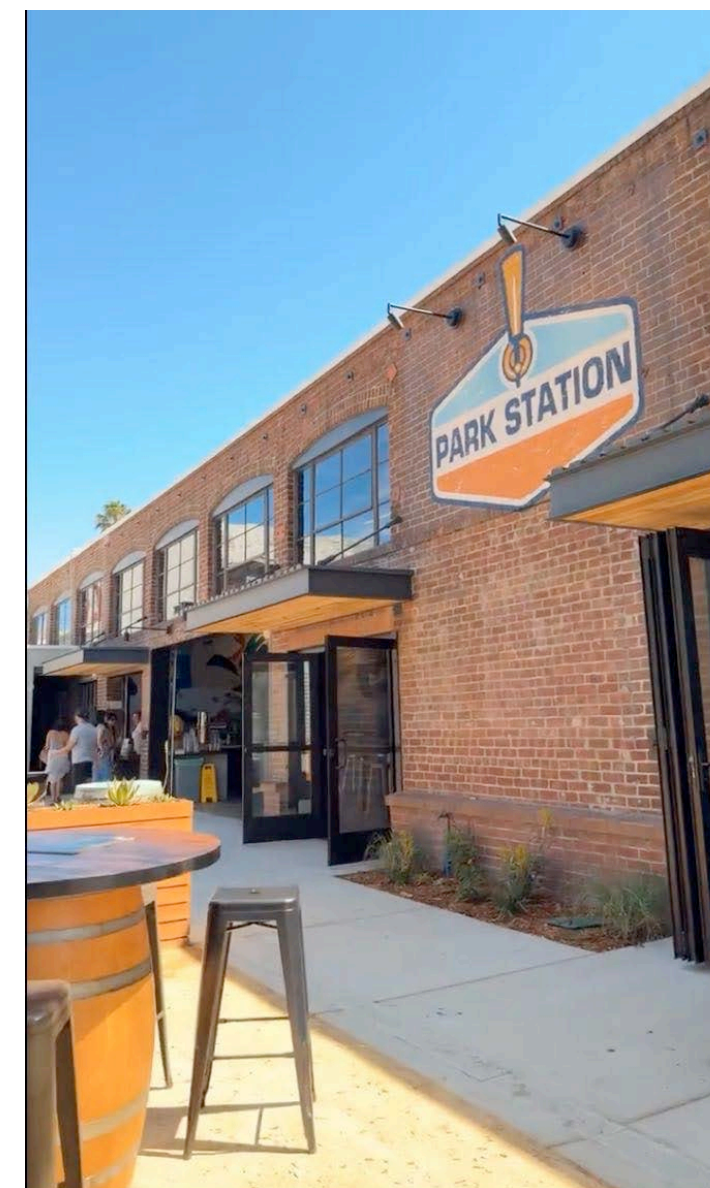

EXPANSION OF THE CLAMP SWING BUILDING (1929 OR 1936)

PARK STATION TAP HOUSE/SOUTHIE RESTAURANT

1200 PARK STREET

SOUTHWEST CORNER OF PARK STREET AND SAN JOSE AVENUE - BIG O TIRE

PRIOR TO START OF CONSTRUCTION

PARK STATION TAP HOUSE/SOUTHIE RESTAURANT

1200 PARK STREET

Aerial View

South elevation

Partial North and East elevations

South elevation: Small building and shed building

West elevation: Main building

View looking South

PARK STATION TAP HOUSE/SOUTHIE RESTAURANT

1200 PARK STREET

PERIMETER FENCING & BIKE RACKS

SIGNAGE/MURAL ON SAN JOSE

PARK STATION TAP HOUSE/SOUTHIE RESTAURANT

1200 PARK STREET

SOUTHIE SIGNAGE & GREENWALL AT RESTROOM BLDG.

BREEZEWAY AT HANDWASH STATION

TAP HOUSE BUILDING

PARK STATION TAP HOUSE/SOUTHIE RESTAURANT

1200 PARK STREET

TAP HOUSE SIGNAGE & LIGHTING

PARK STATION TAP HOUSE/SOUTHIE RESTAURANT

1200 PARK STREET

TAP HOUSE GLASS DOORS