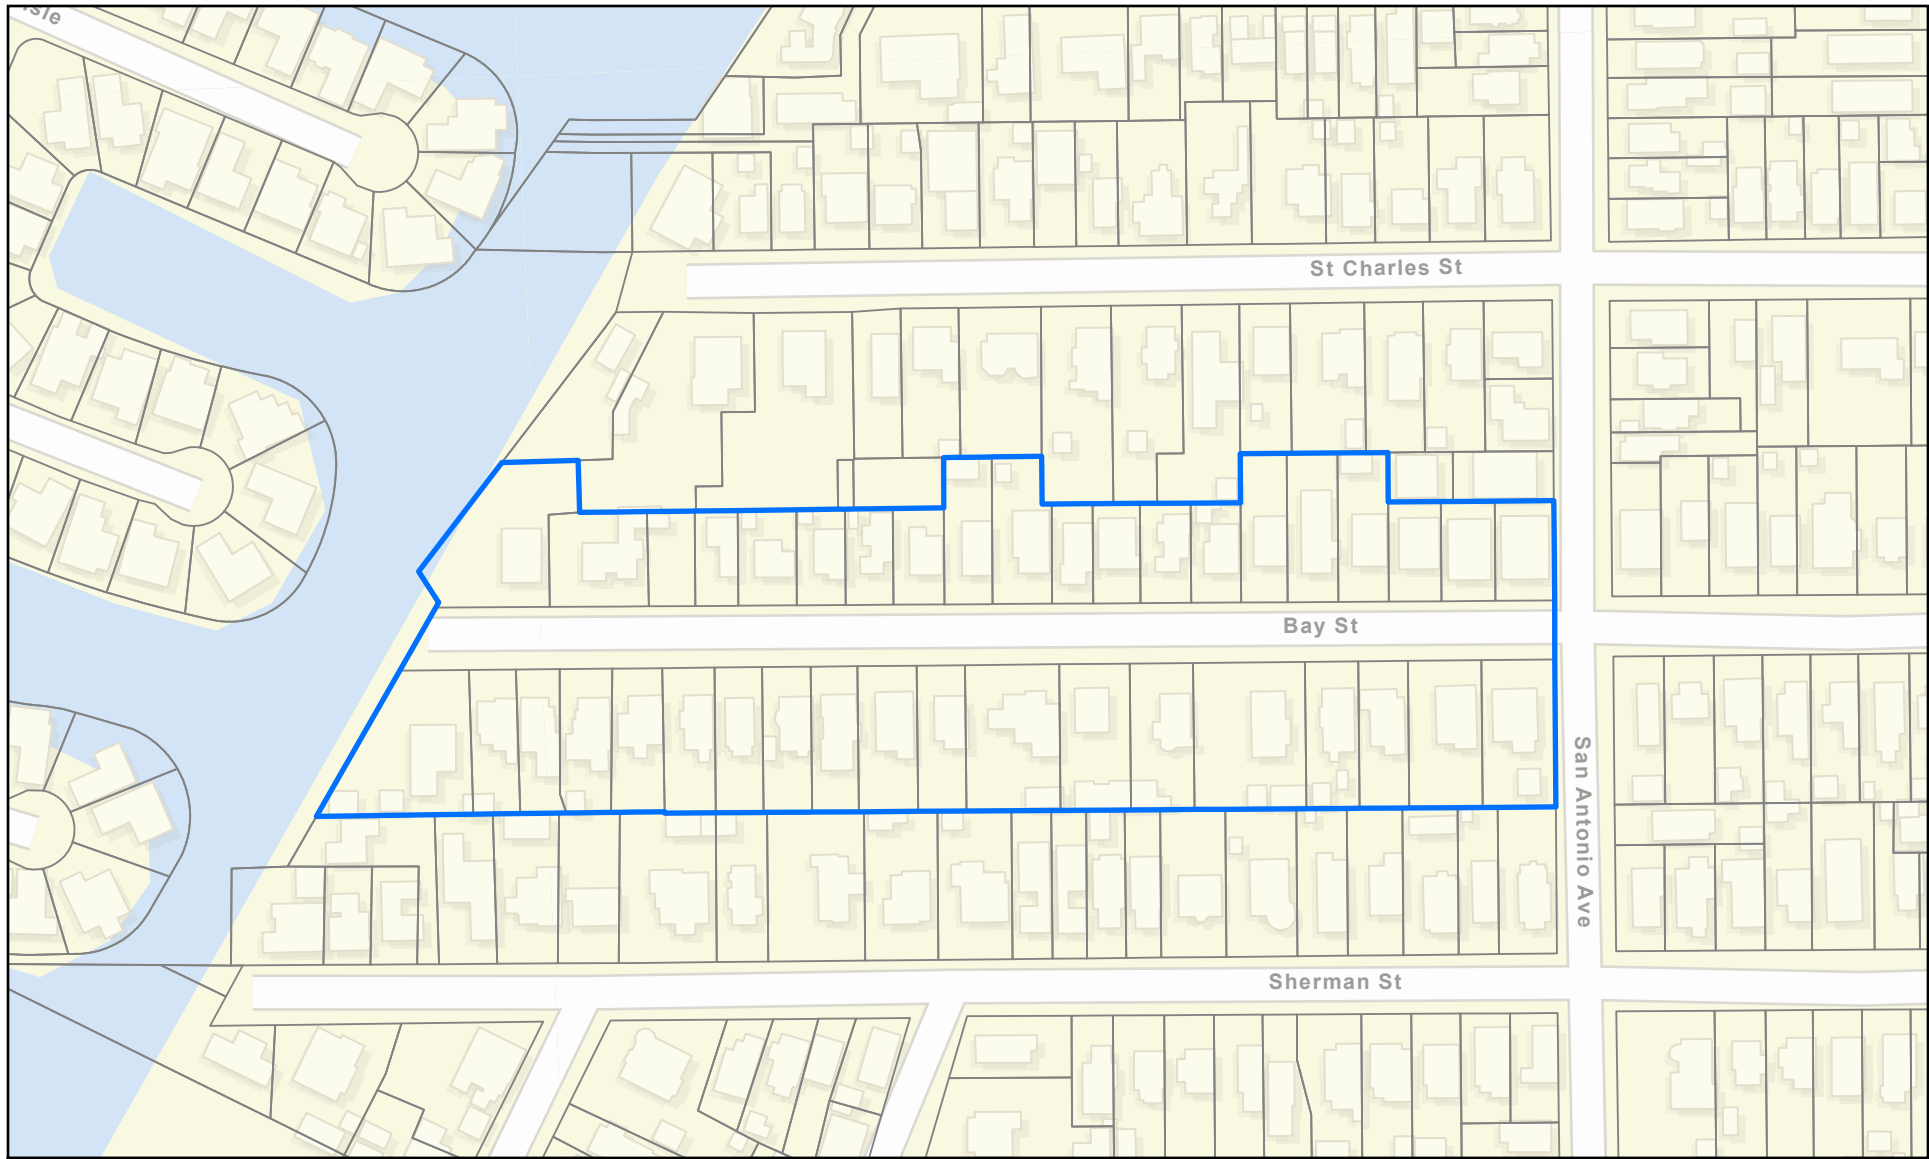

EXHIBIT 1

Island City Landscaping and Lighting District 84-2 Zone 7

-  LLD 84-2 Zone 7 Boundary
-  Parcels

2023

Coordinate System: NAD 1983 StatePlane California III FIPS 0403 Feet