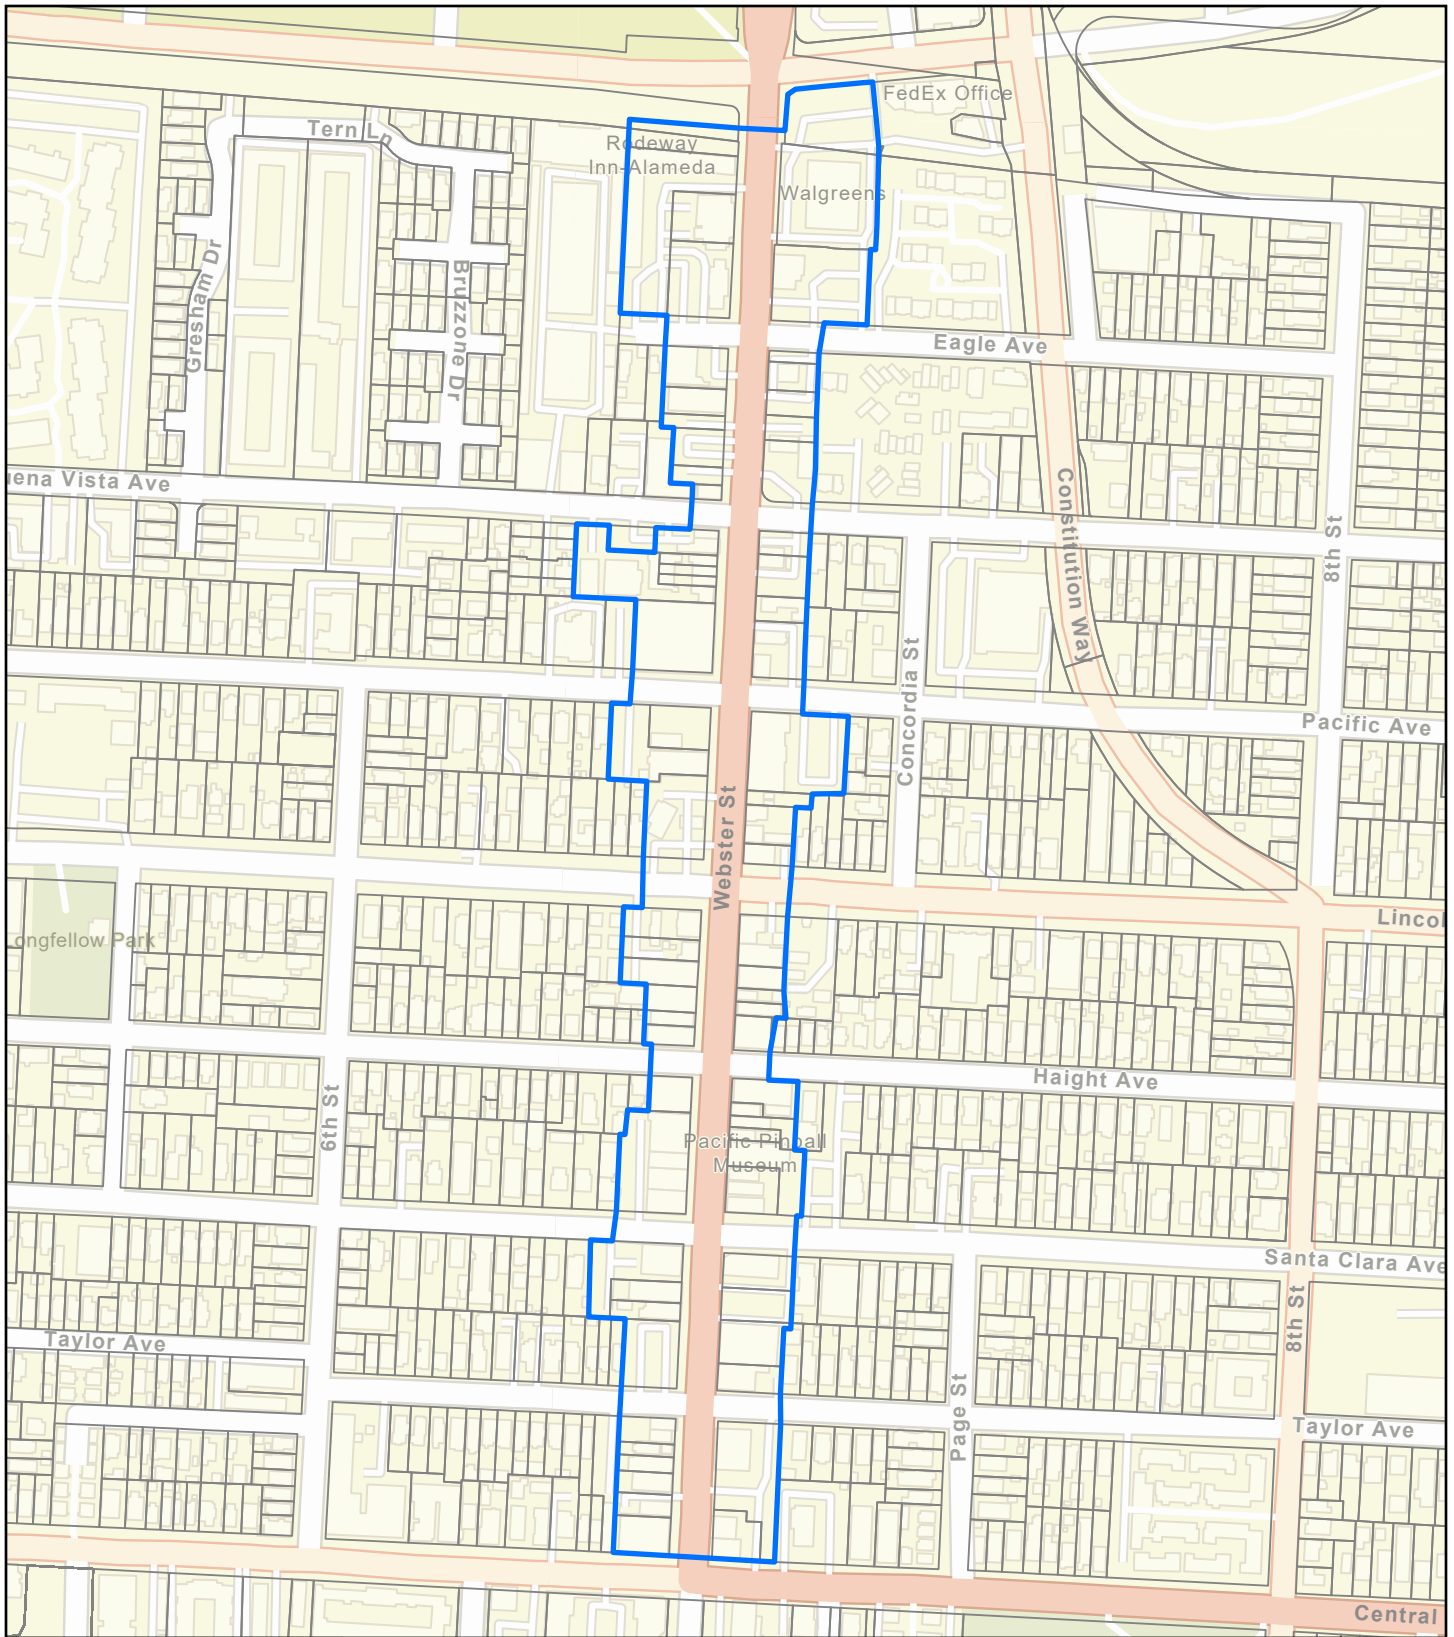

Island City Landscaping and Lighting District 84-2 Zone 1

-  LLD 84-2 Zone 1 Boundary
-  Parcels

2023

Coordinate System: NAD 1983 StatePlane California III FIPS 0403 Feet

**Island City Landscaping and Lighting District
84-2 Zone 4**

- LLD 84-2 Zone 4 Boundary
- Parcels

2023

Coordinate System: NAD 1983 StatePlane California III FIPS 0403 Feet

Island City Landscaping and Lighting District 84-2 Zone 5

- ▬ LLD 84-2 Zone 5 Boundary
- Parcels

2023

Coordinate System: NAD 1983 StatePlane California III FIPS 0403 Feet

Island City Landscaping and Lighting District 84-2 Zone 6

- LLD 84-2 Zone 6 Boundary
- Parcels

2023

Coordinate System: NAD 1983 StatePlane California III FIPS 0403 Feet

**Island City Landscaping and Lighting District
84-2 Zone 8**

- LLD 84-2 Zone 8 Boundary
- Parcels

Coordinate System: NAD 1983 StatePlane California III FIPS 0403 Feet