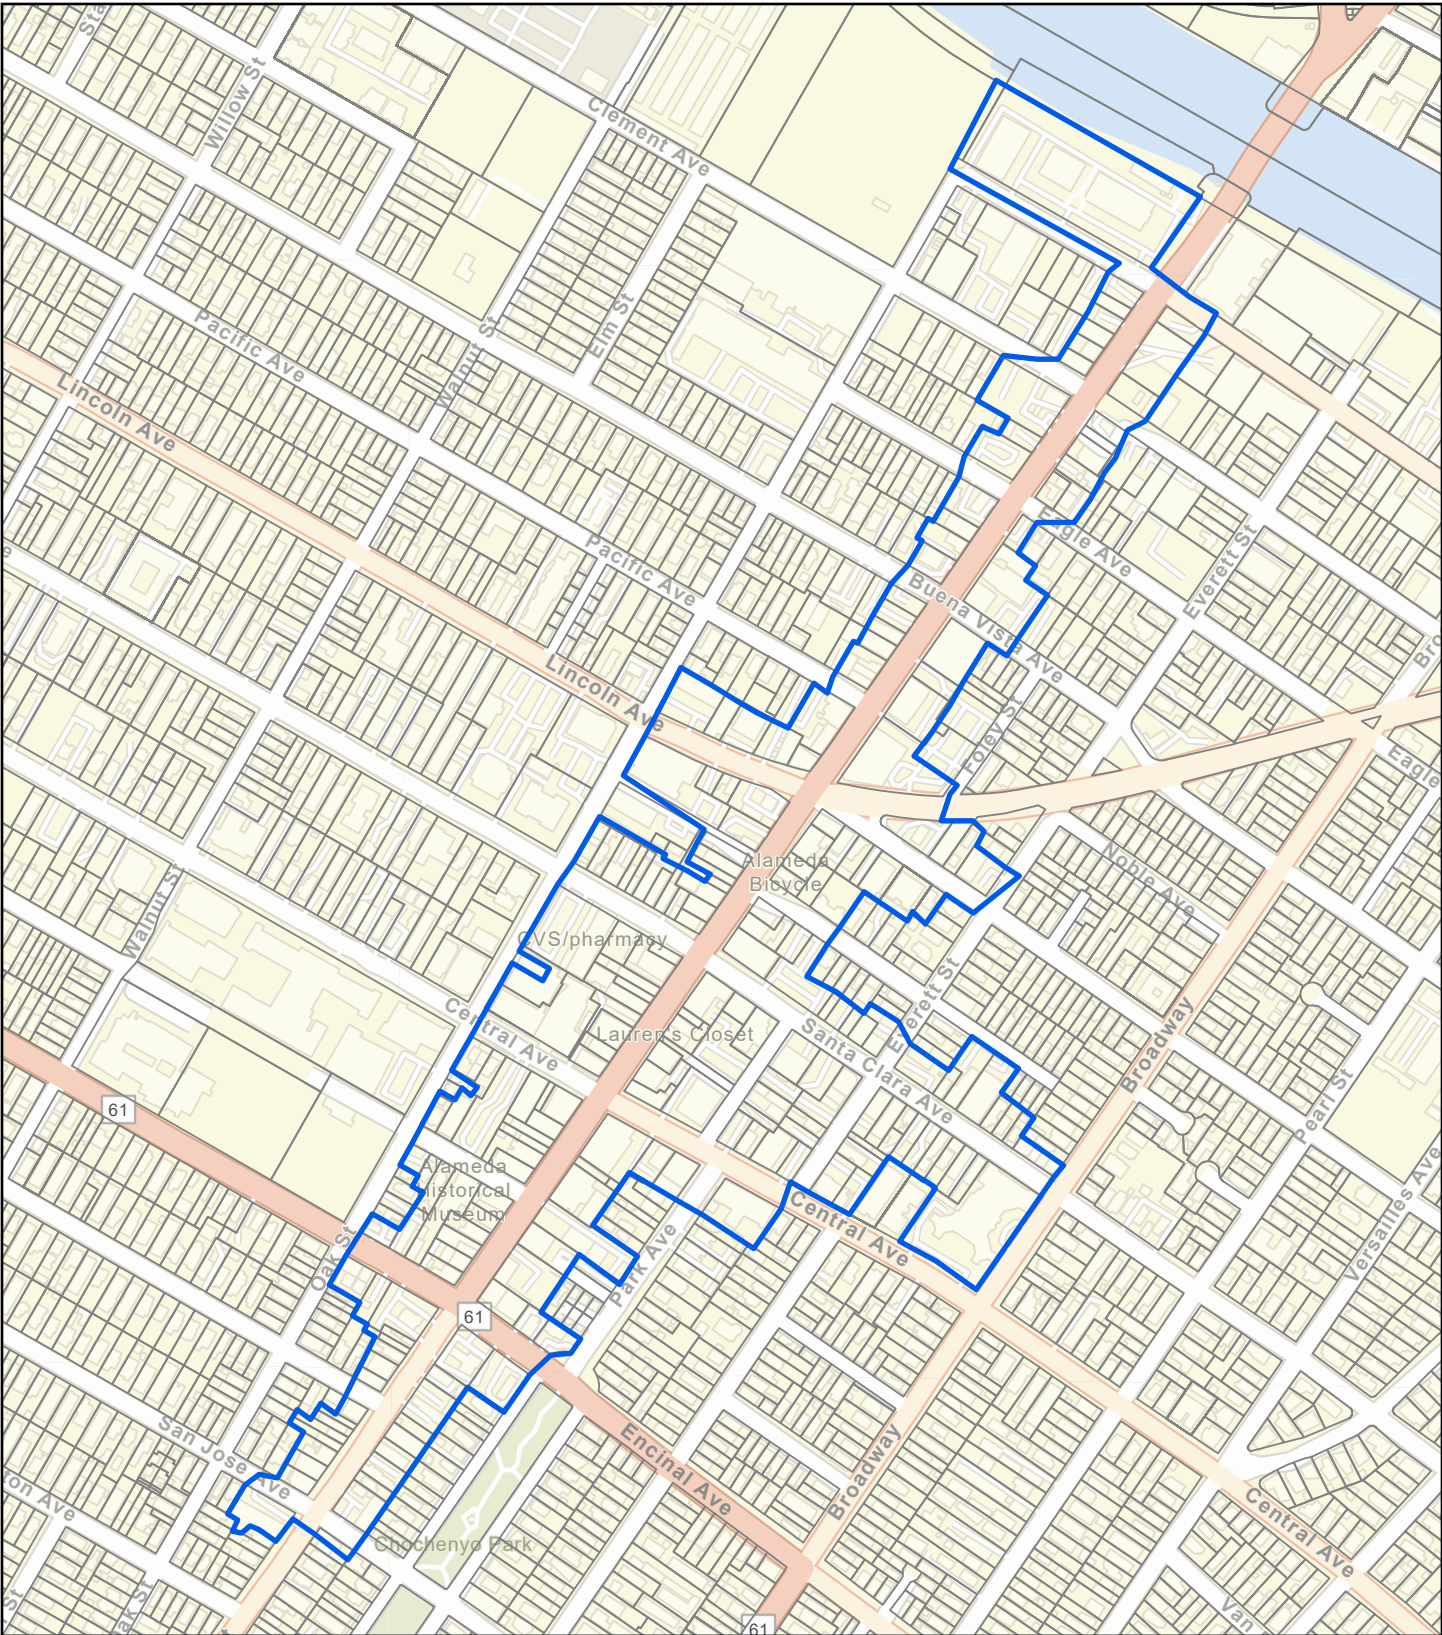

Island City Landscaping and Lighting District 84-2 Zone 1

-  LLD 84-2 Zone 1 Boundary
-  Parcels

2023

Coordinate System: NAD 1983 StatePlane California III FIPS 0403 Feet

**Island City Landscaping and Lighting District
84-2 Zone 4**

- LLD 84-2 Zone 4 Boundary
- Parcels

2023

Coordinate System: NAD 1983 StatePlane California III FIPS 0403 Feet

Island City Landscaping and Lighting District 84-2 Zone 5

- ▬ LLD 84-2 Zone 5 Boundary
- Parcels