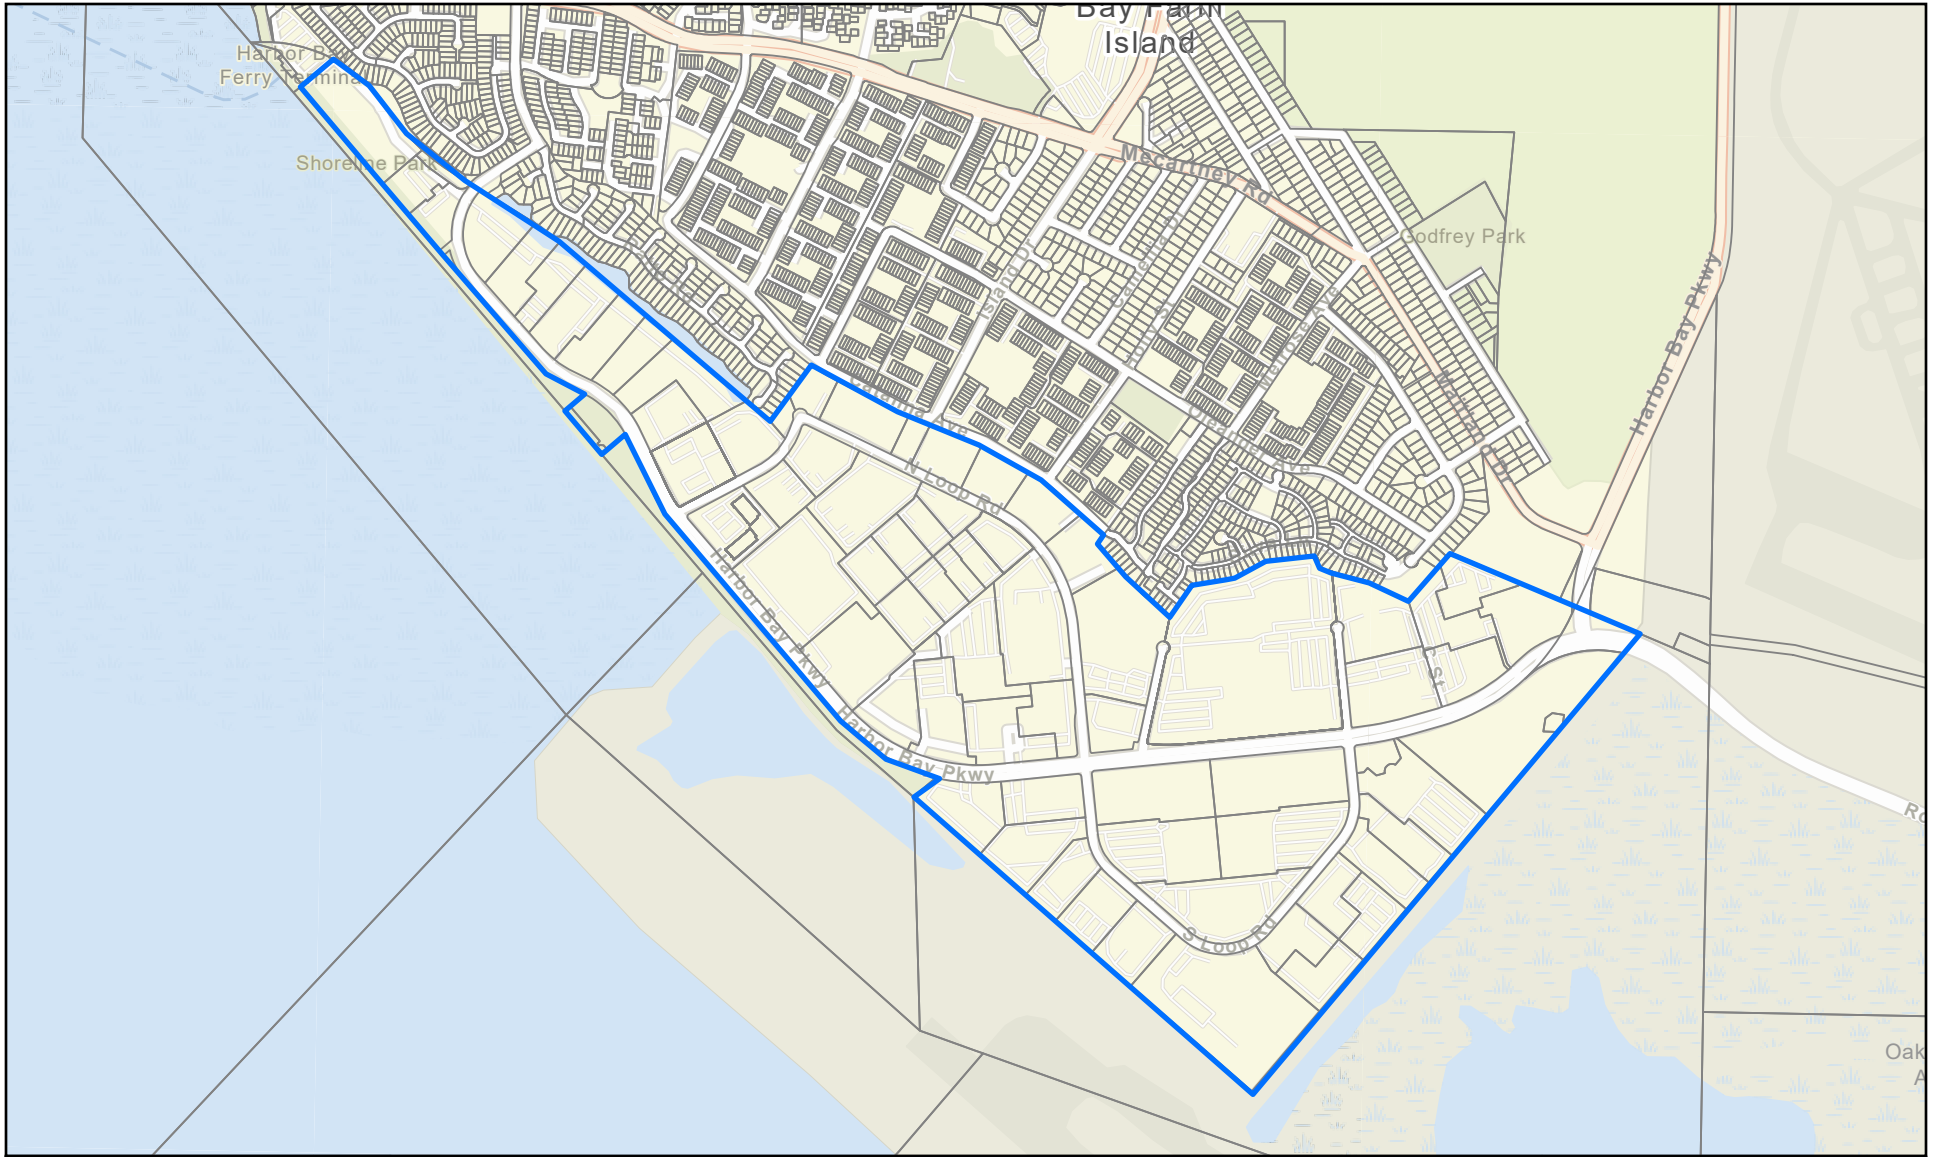

Island City Landscaping and Lighting District 84-2 Zone 1

-  LLD 84-2 Zone 1 Boundary
-  Parcels

2023

Coordinate System: NAD 1983 StatePlane California III FIPS 0403 Feet

**Island City Landscaping and Lighting District
84-2 Zone 4**

- LLD 84-2 Zone 4 Boundary
- Parcels

2023

Coordinate System: NAD 1983 StatePlane California III FIPS 0403 Feet

Island City Landscaping and Lighting District 84-2 Zone 5

- ▬ LLD 84-2 Zone 5 Boundary
- Parcels