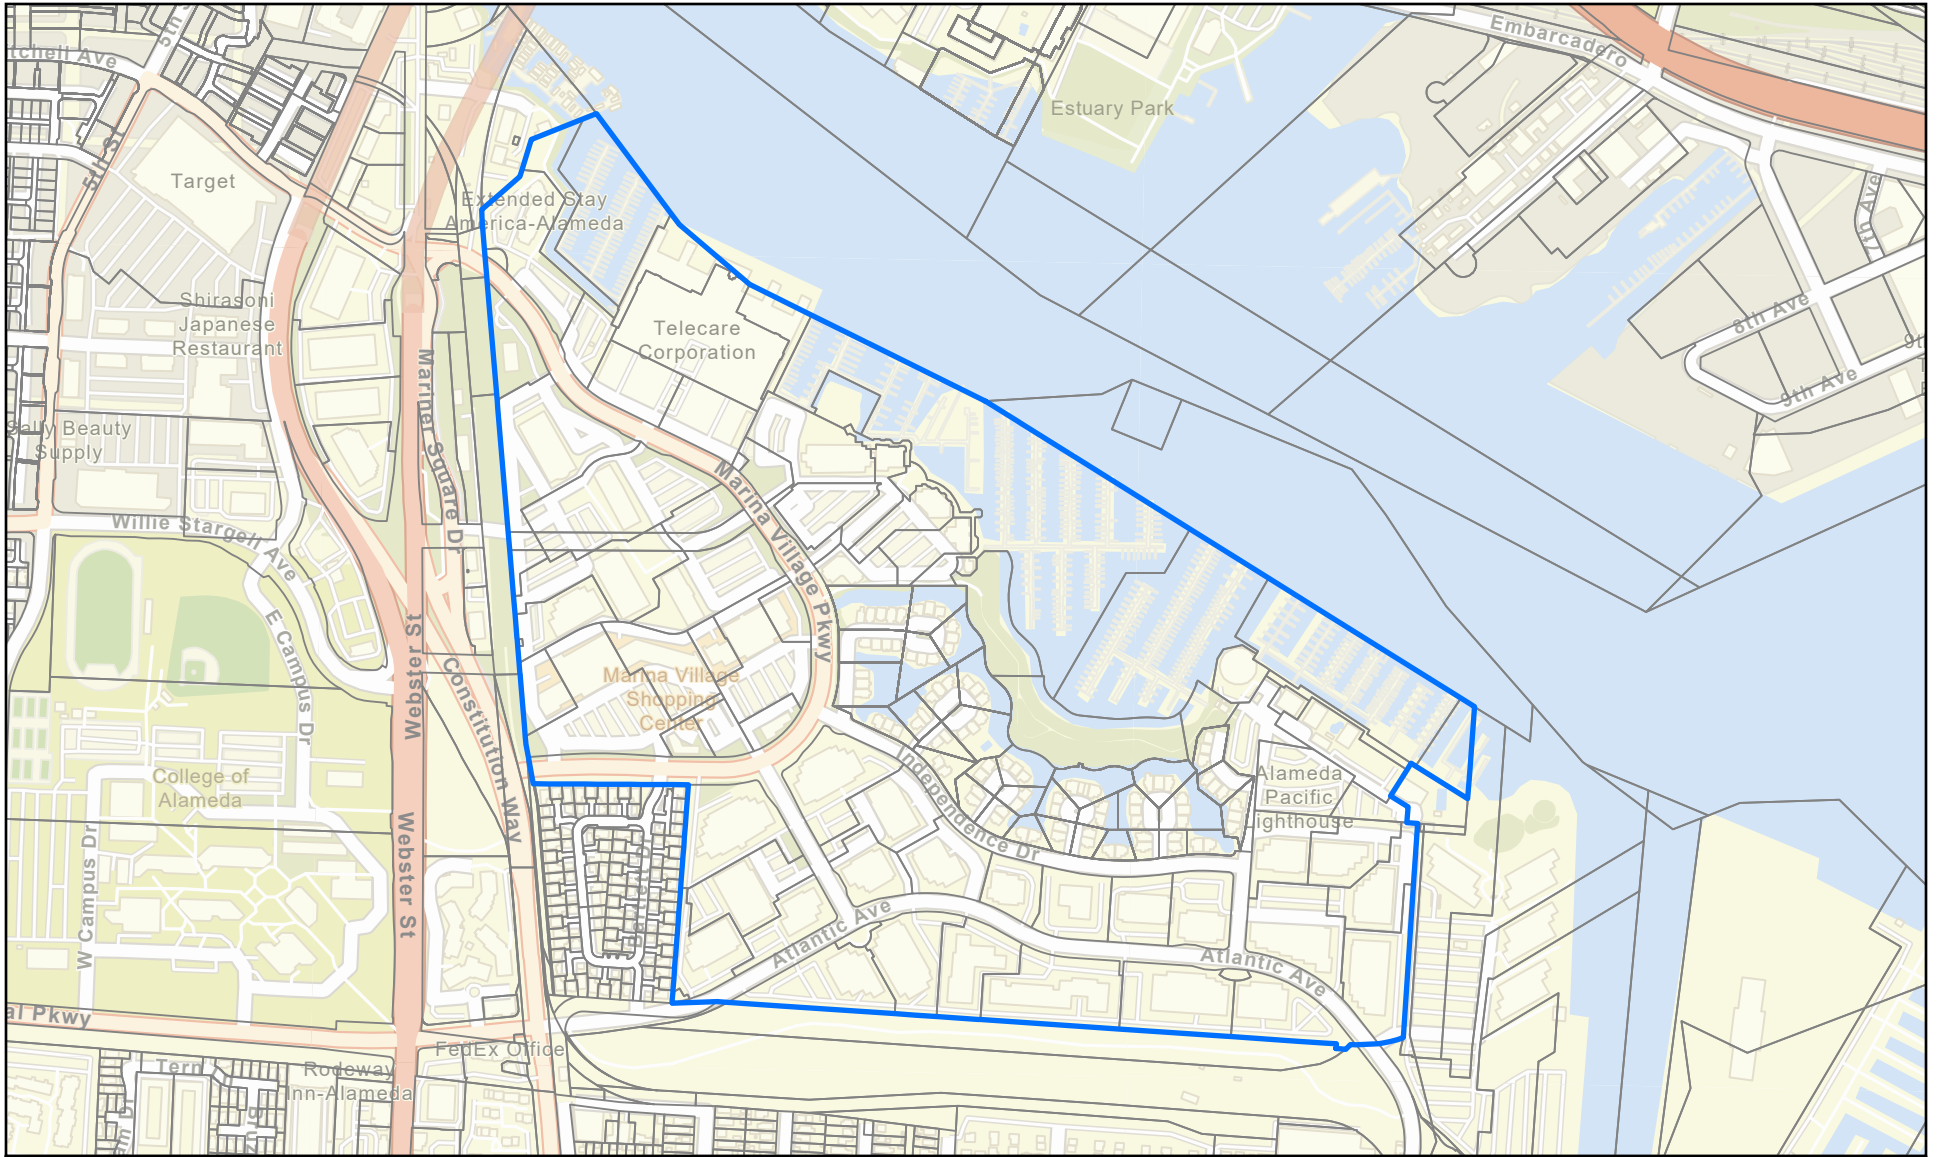

Island City Landscaping and Lighting District 84-2 Zone 1

-  LLD 84-2 Zone 1 Boundary
-  Parcels

2023

Coordinate System: NAD 1983 StatePlane California III FIPS 0403 Feet

**Island City Landscaping and Lighting District
84-2 Zone 4**

- LLD 84-2 Zone 4 Boundary
- Parcels

2023

Coordinate System: NAD 1983 StatePlane California III FIPS 0403 Feet

Island City Landscaping and Lighting District 84-2 Zone 5

- ▬ LLD 84-2 Zone 5 Boundary
- Parcels

2023

Coordinate System: NAD 1983 StatePlane California III FIPS 0403 Feet

Island City Landscaping and Lighting District 84-2 Zone 6

- LLD 84-2 Zone 6 Boundary
- Parcels

2023

Coordinate System: NAD 1983 StatePlane California III FIPS 0403 Feet