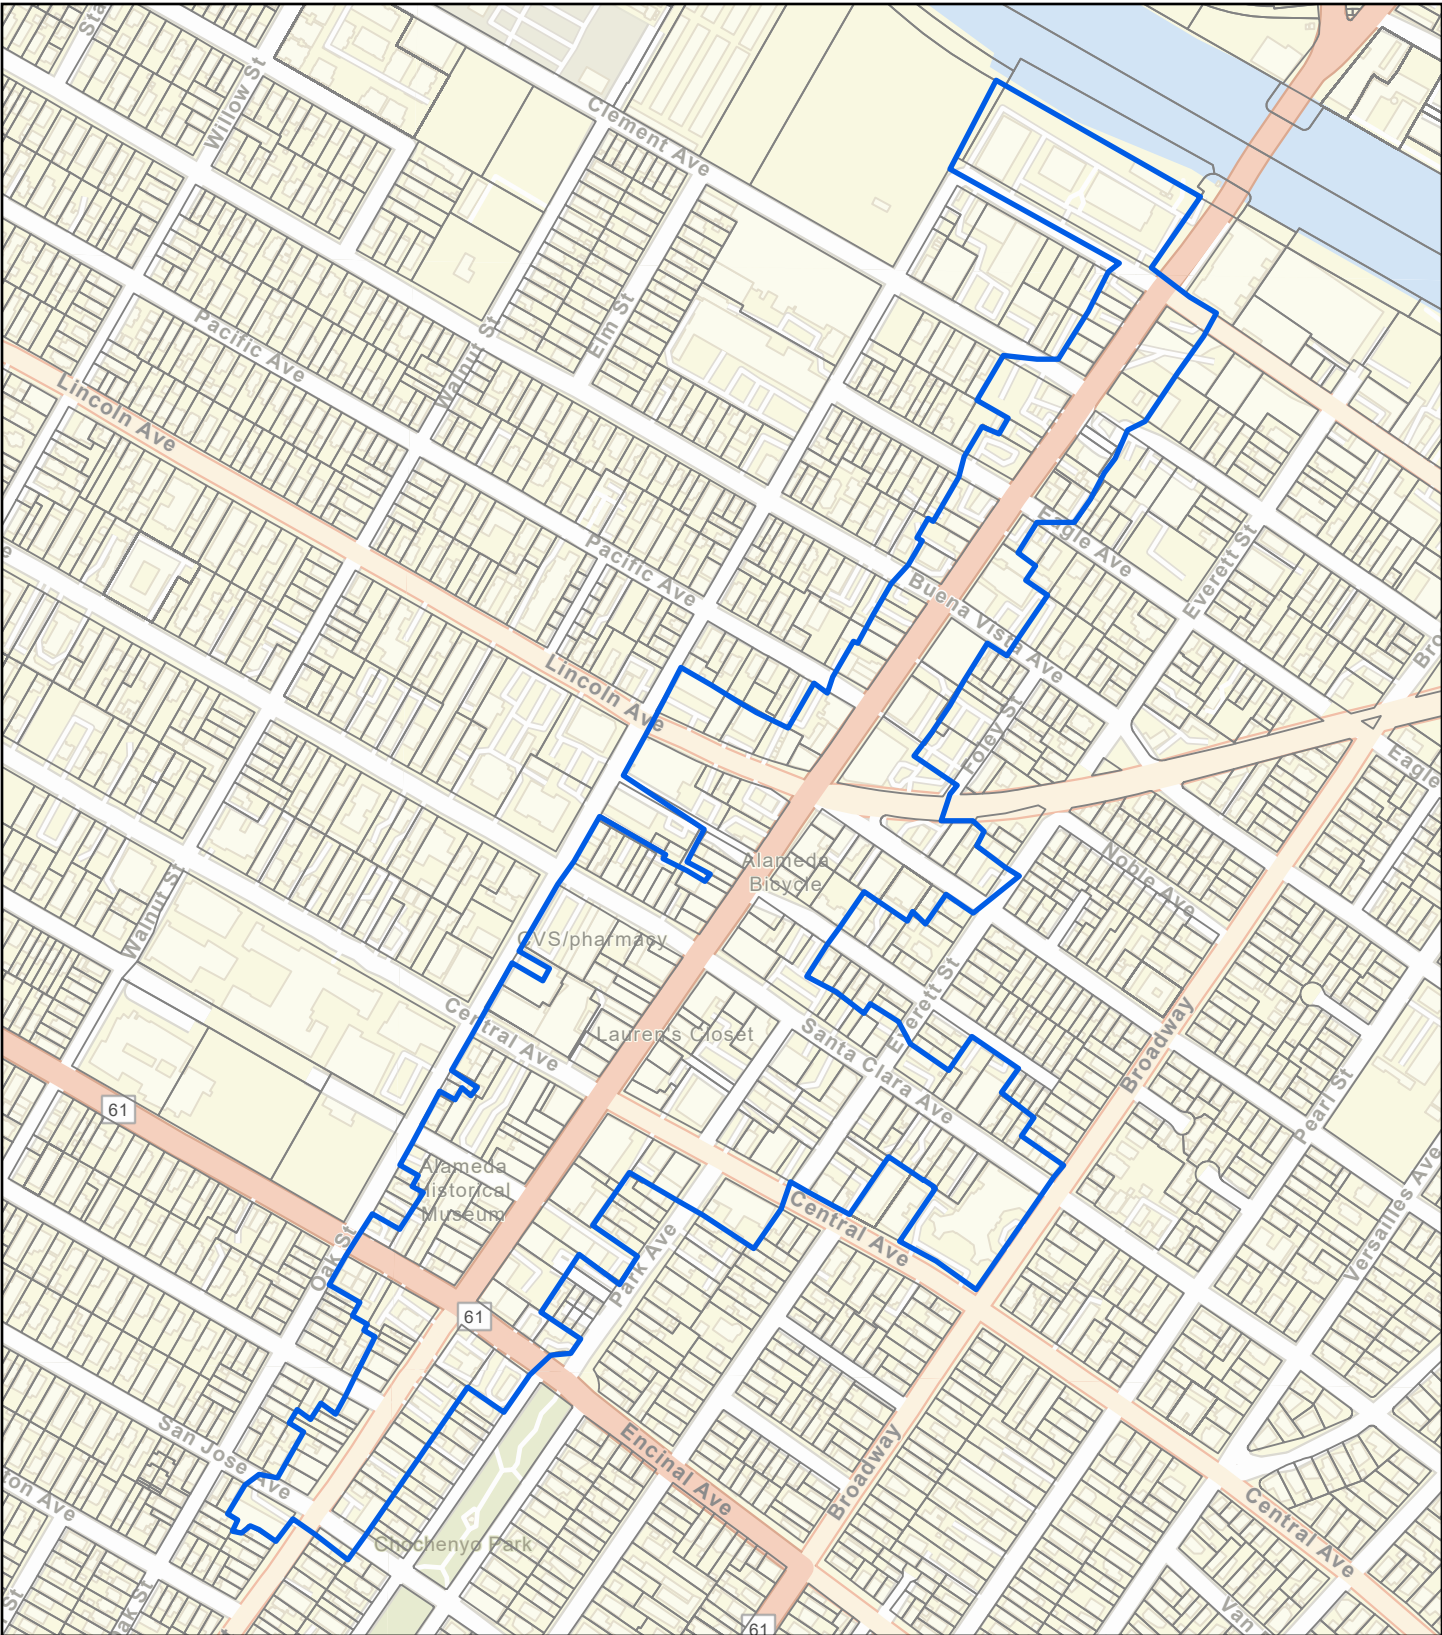

# Island City Landscaping and Lighting District 84-2 Zone 1

-  LLD 84-2 Zone 1 Boundary
-  Parcels

2023

Coordinate System: NAD 1983 StatePlane California III FIPS 0403 Feet

**Island City Landscaping and Lighting District  
84-2 Zone 4**

- LLD 84-2 Zone 4 Boundary
- Parcels

**2023**

Coordinate System: NAD 1983 StatePlane California III FIPS 0403 Feet

## Island City Landscaping and Lighting District 84-2 Zone 5

- ▬ LLD 84-2 Zone 5 Boundary
- Parcels

2023

Coordinate System: NAD 1983 StatePlane California III FIPS 0403 Feet