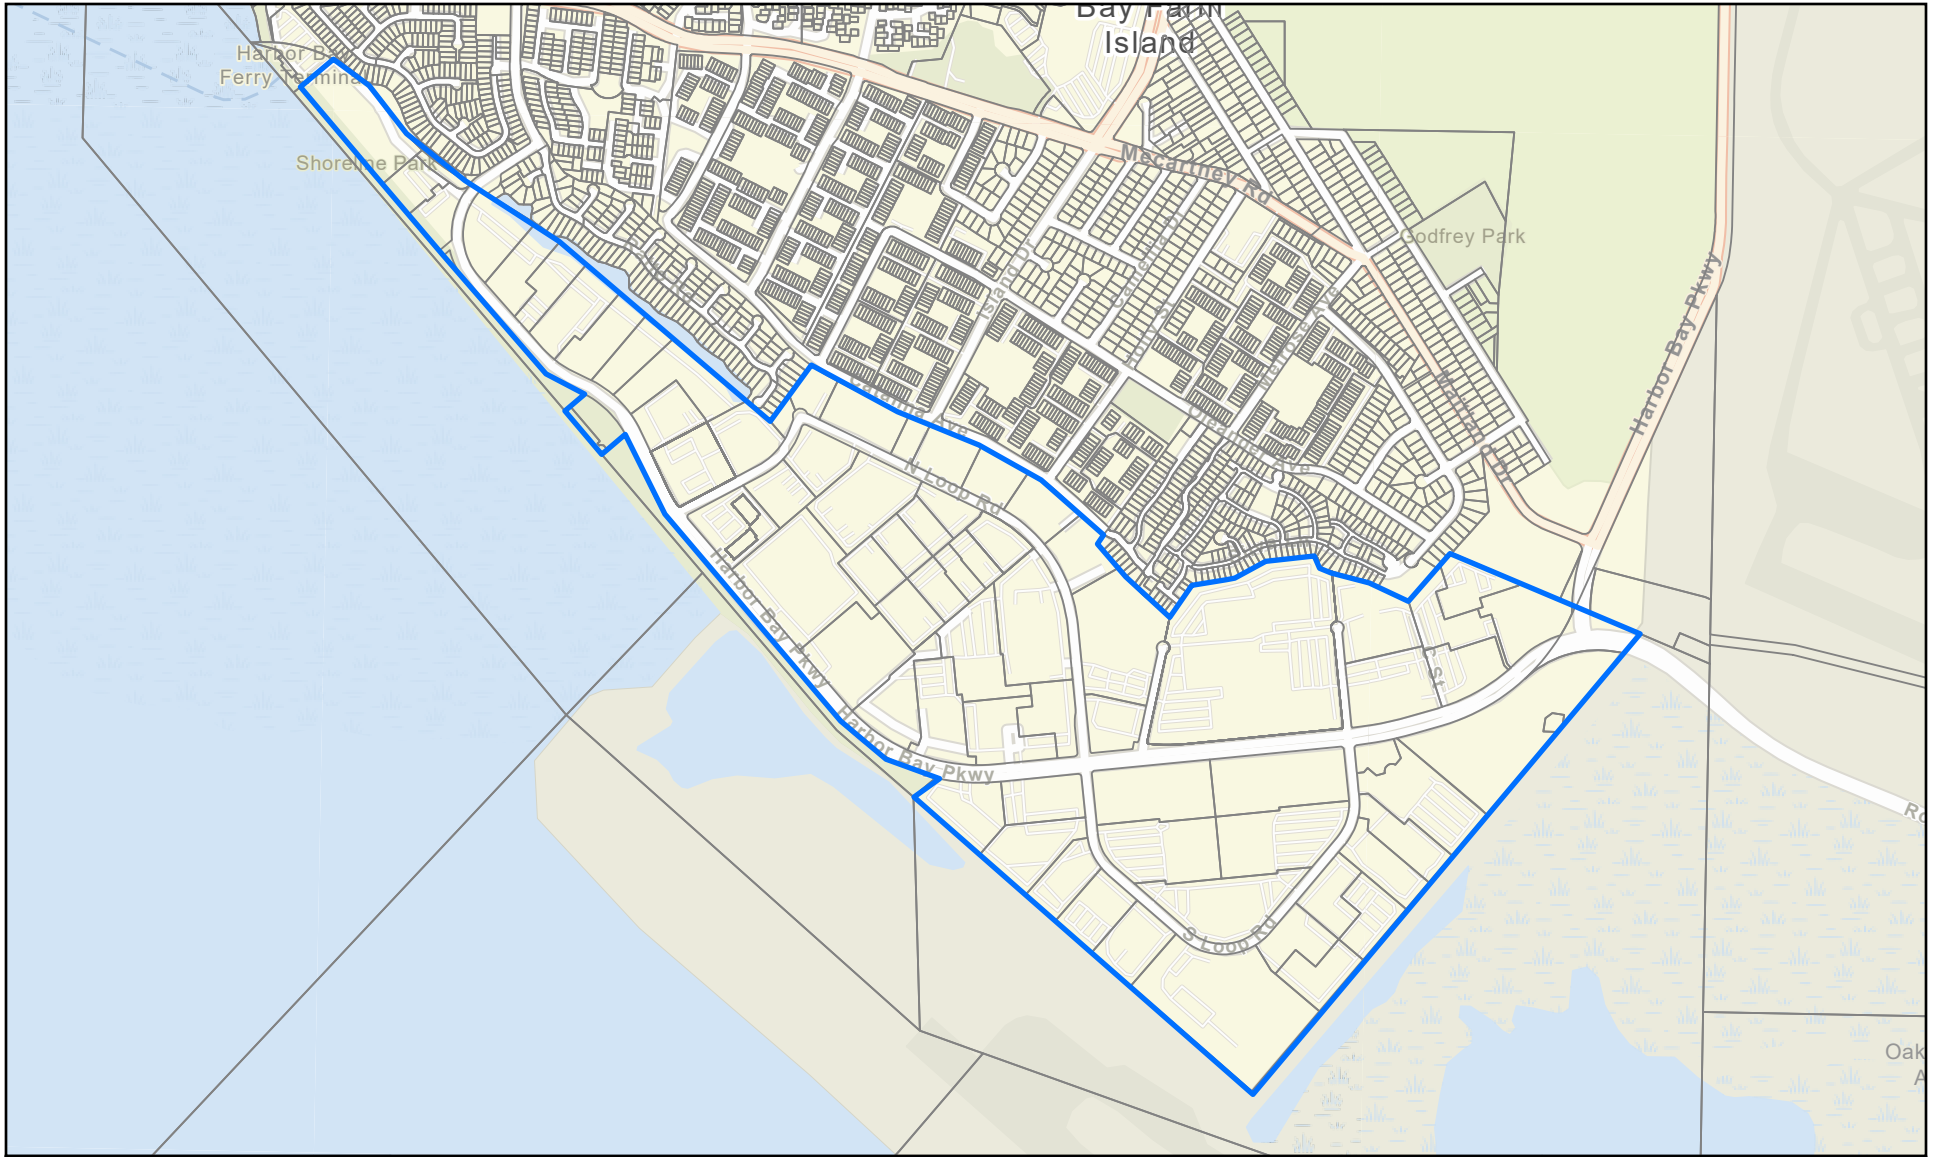

# Island City Landscaping and Lighting District 84-2 Zone 1

-  LLD 84-2 Zone 1 Boundary
-  Parcels

2023

Coordinate System: NAD 1983 StatePlane California III FIPS 0403 Feet

**Island City Landscaping and Lighting District  
84-2 Zone 4**

- LLD 84-2 Zone 4 Boundary
- Parcels

**2023**

Coordinate System: NAD 1983 StatePlane California III FIPS 0403 Feet

## Island City Landscaping and Lighting District 84-2 Zone 5

- ▬ LLD 84-2 Zone 5 Boundary
- Parcels

2023

Coordinate System: NAD 1983 StatePlane California III FIPS 0403 Feet