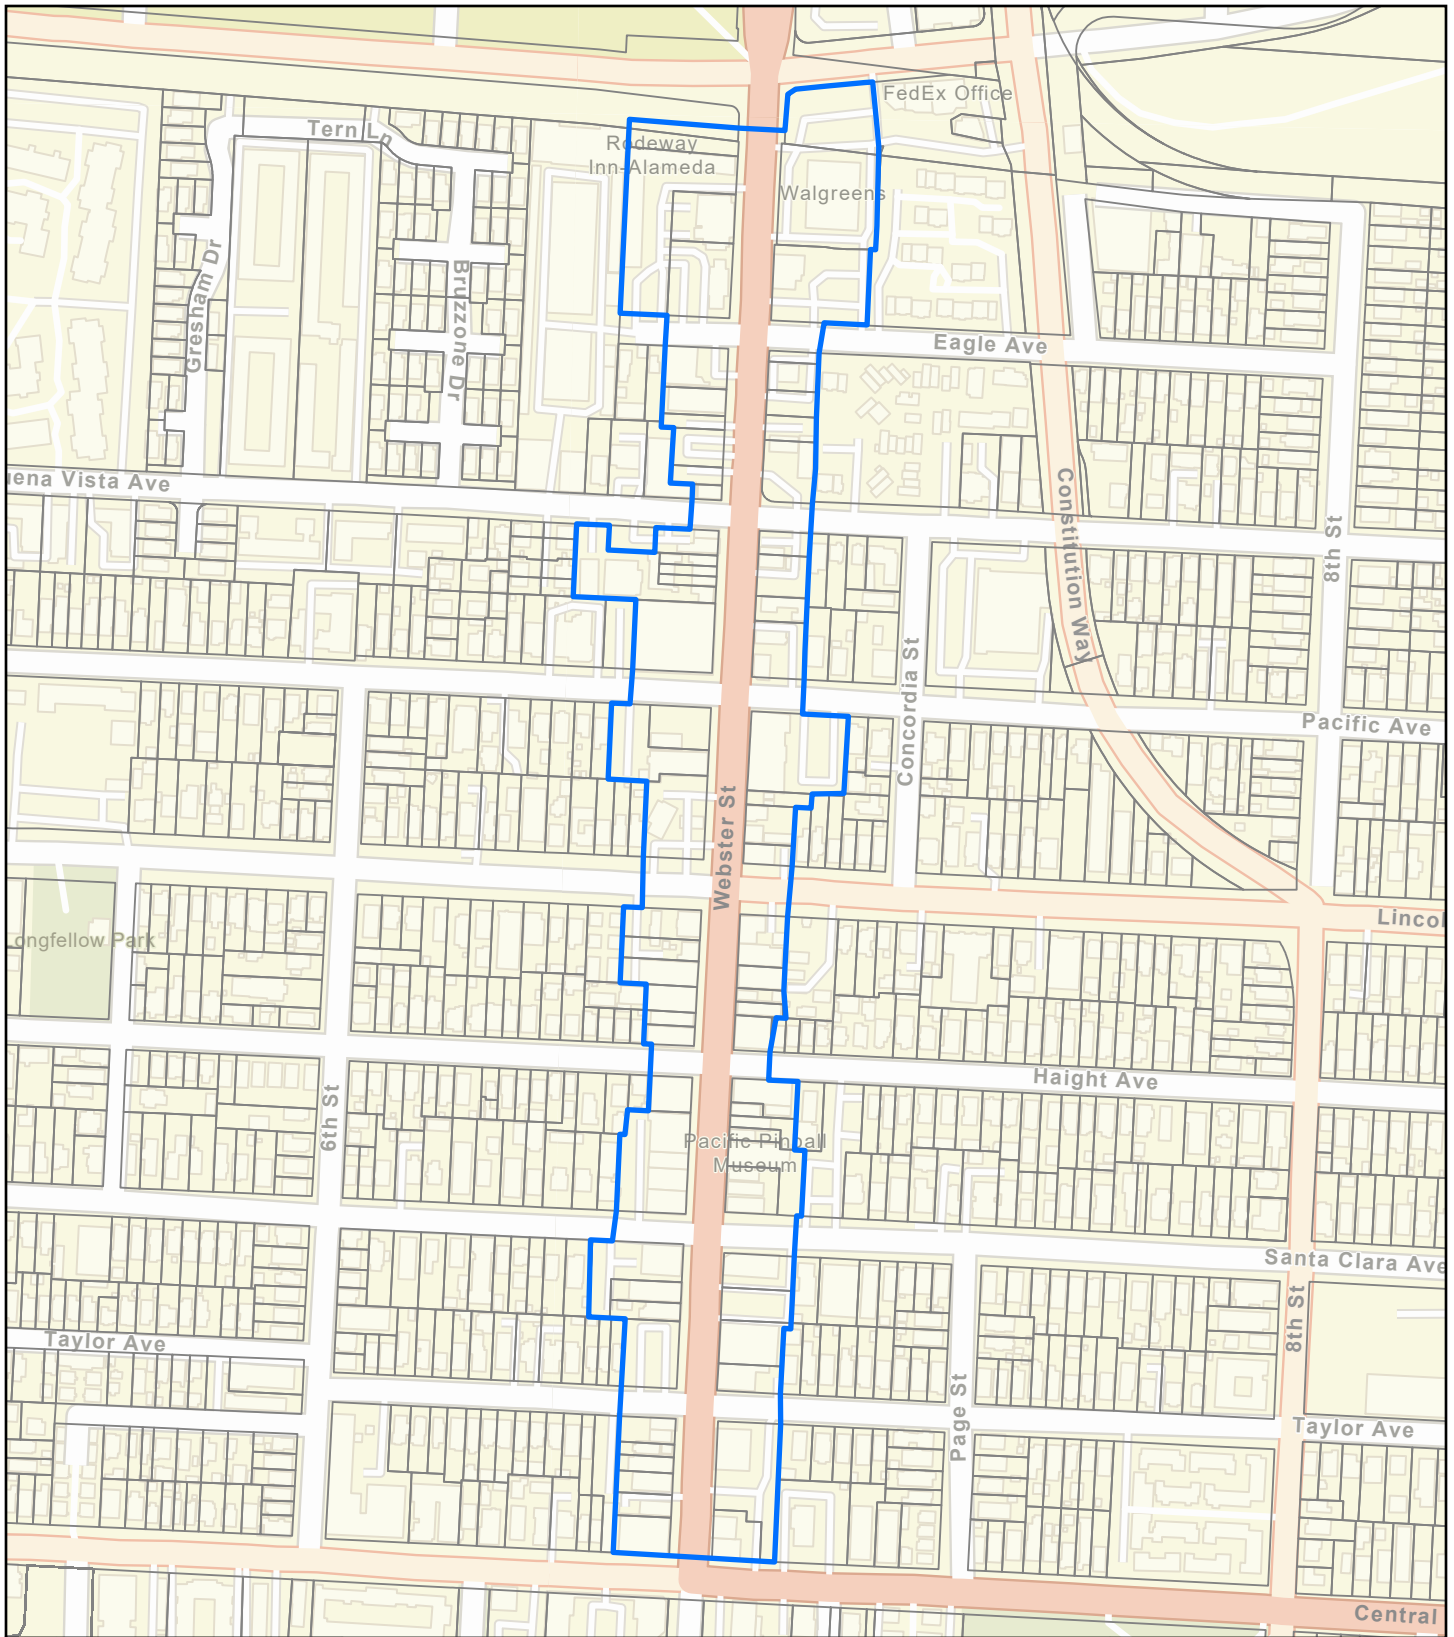

## Island City Landscaping and Lighting District 84-2 Zone 5

- ▬ LLD 84-2 Zone 5 Boundary
- Parcels

2023

Coordinate System: NAD 1983 StatePlane California III FIPS 0403 Feet

## Island City Landscaping and Lighting District 84-2 Zone 6

- LLD 84-2 Zone 6 Boundary
- Parcels

2023

Coordinate System: NAD 1983 StatePlane California III FIPS 0403 Feet

**Island City Landscaping and Lighting District  
84-2 Zone 8**