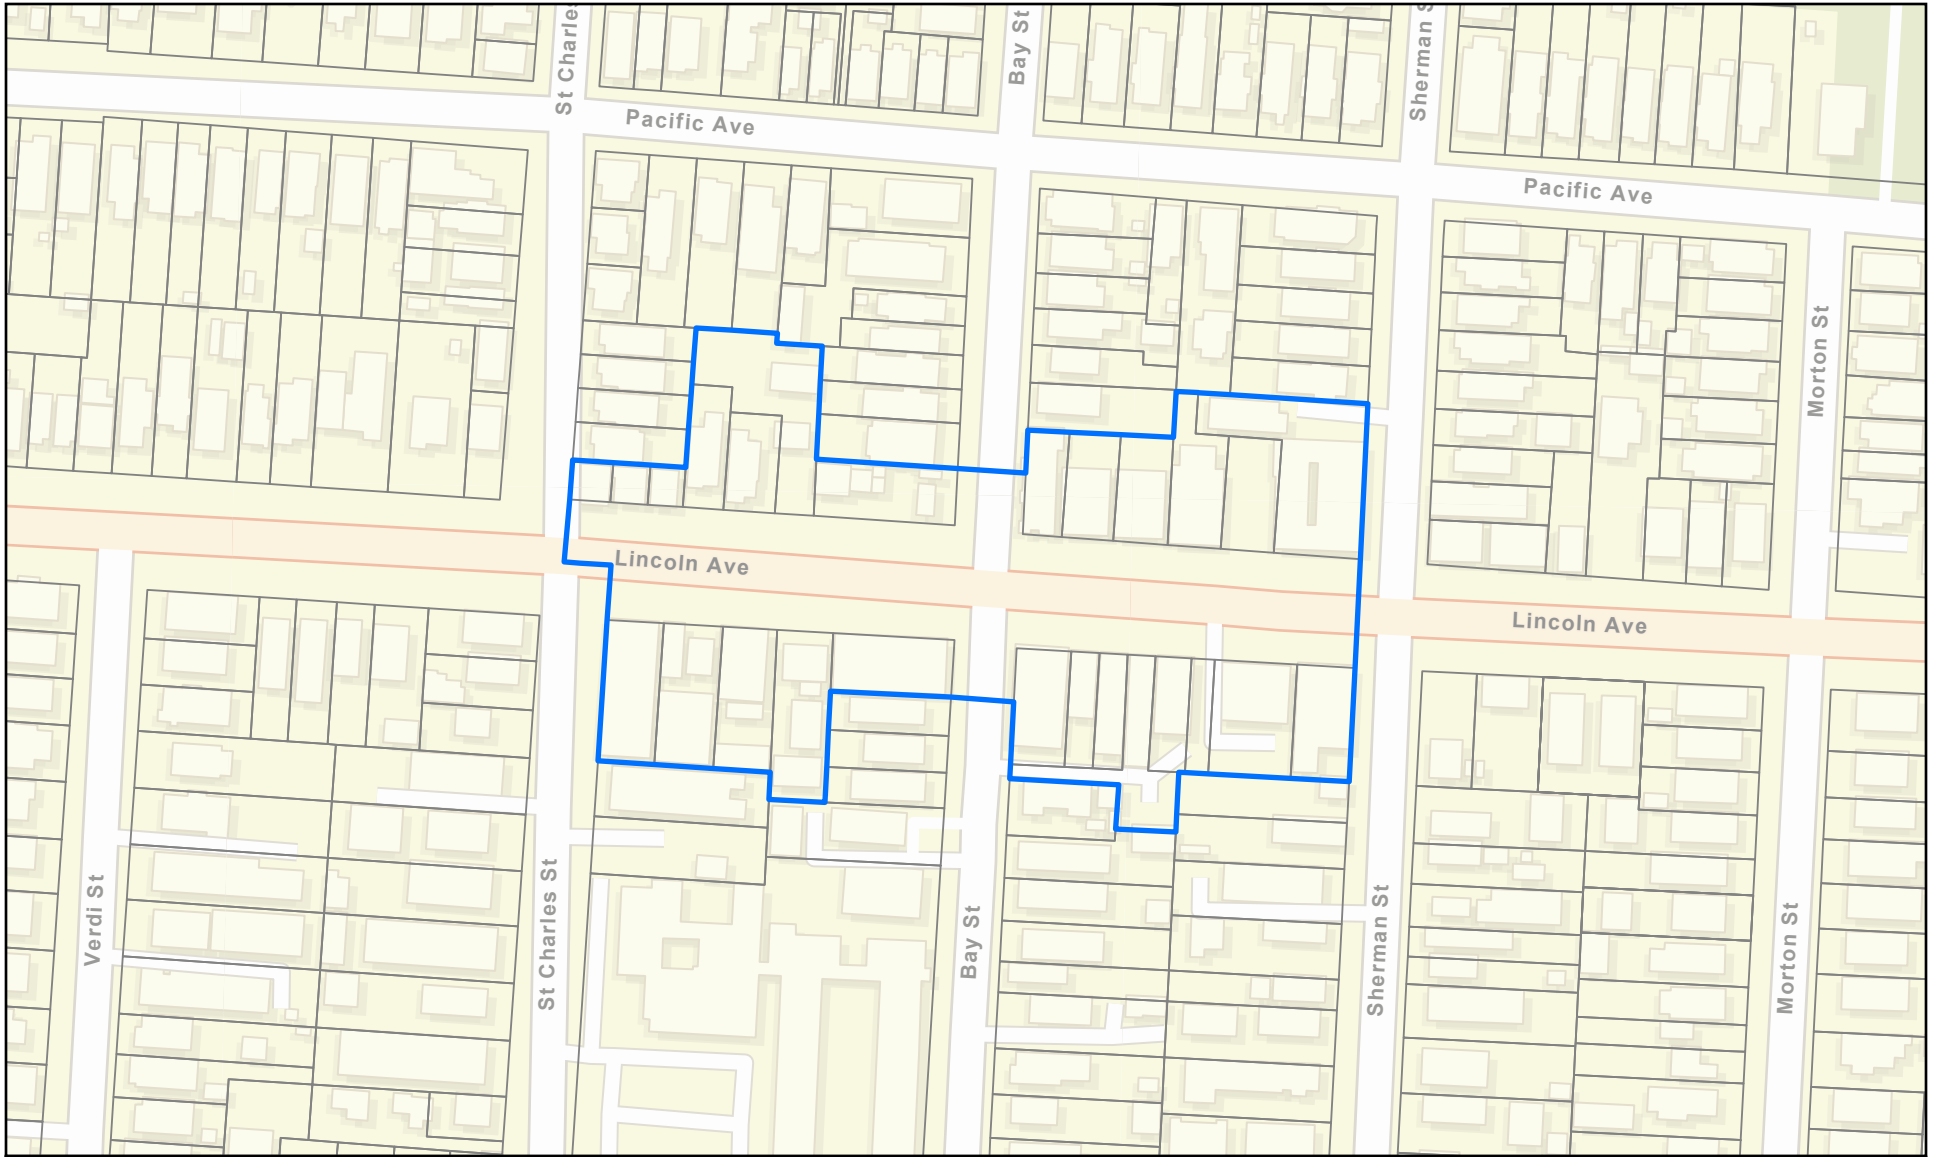

EXHIBIT 1

# Island City Landscaping and Lighting District 84-2 Zone 1

-  LLD 84-2 Zone 1 Boundary
-  Parcels

2023

Coordinate System: NAD 1983 StatePlane California III FIPS 0403 Feet

**Island City Landscaping and Lighting District  
84-2 Zone 4**

## Island City Landscaping and Lighting District 84-2 Zone 5

- ▬ LLD 84-2 Zone 5 Boundary
- Parcels

2023

Coordinate System: NAD 1983 StatePlane California III FIPS 0403 Feet