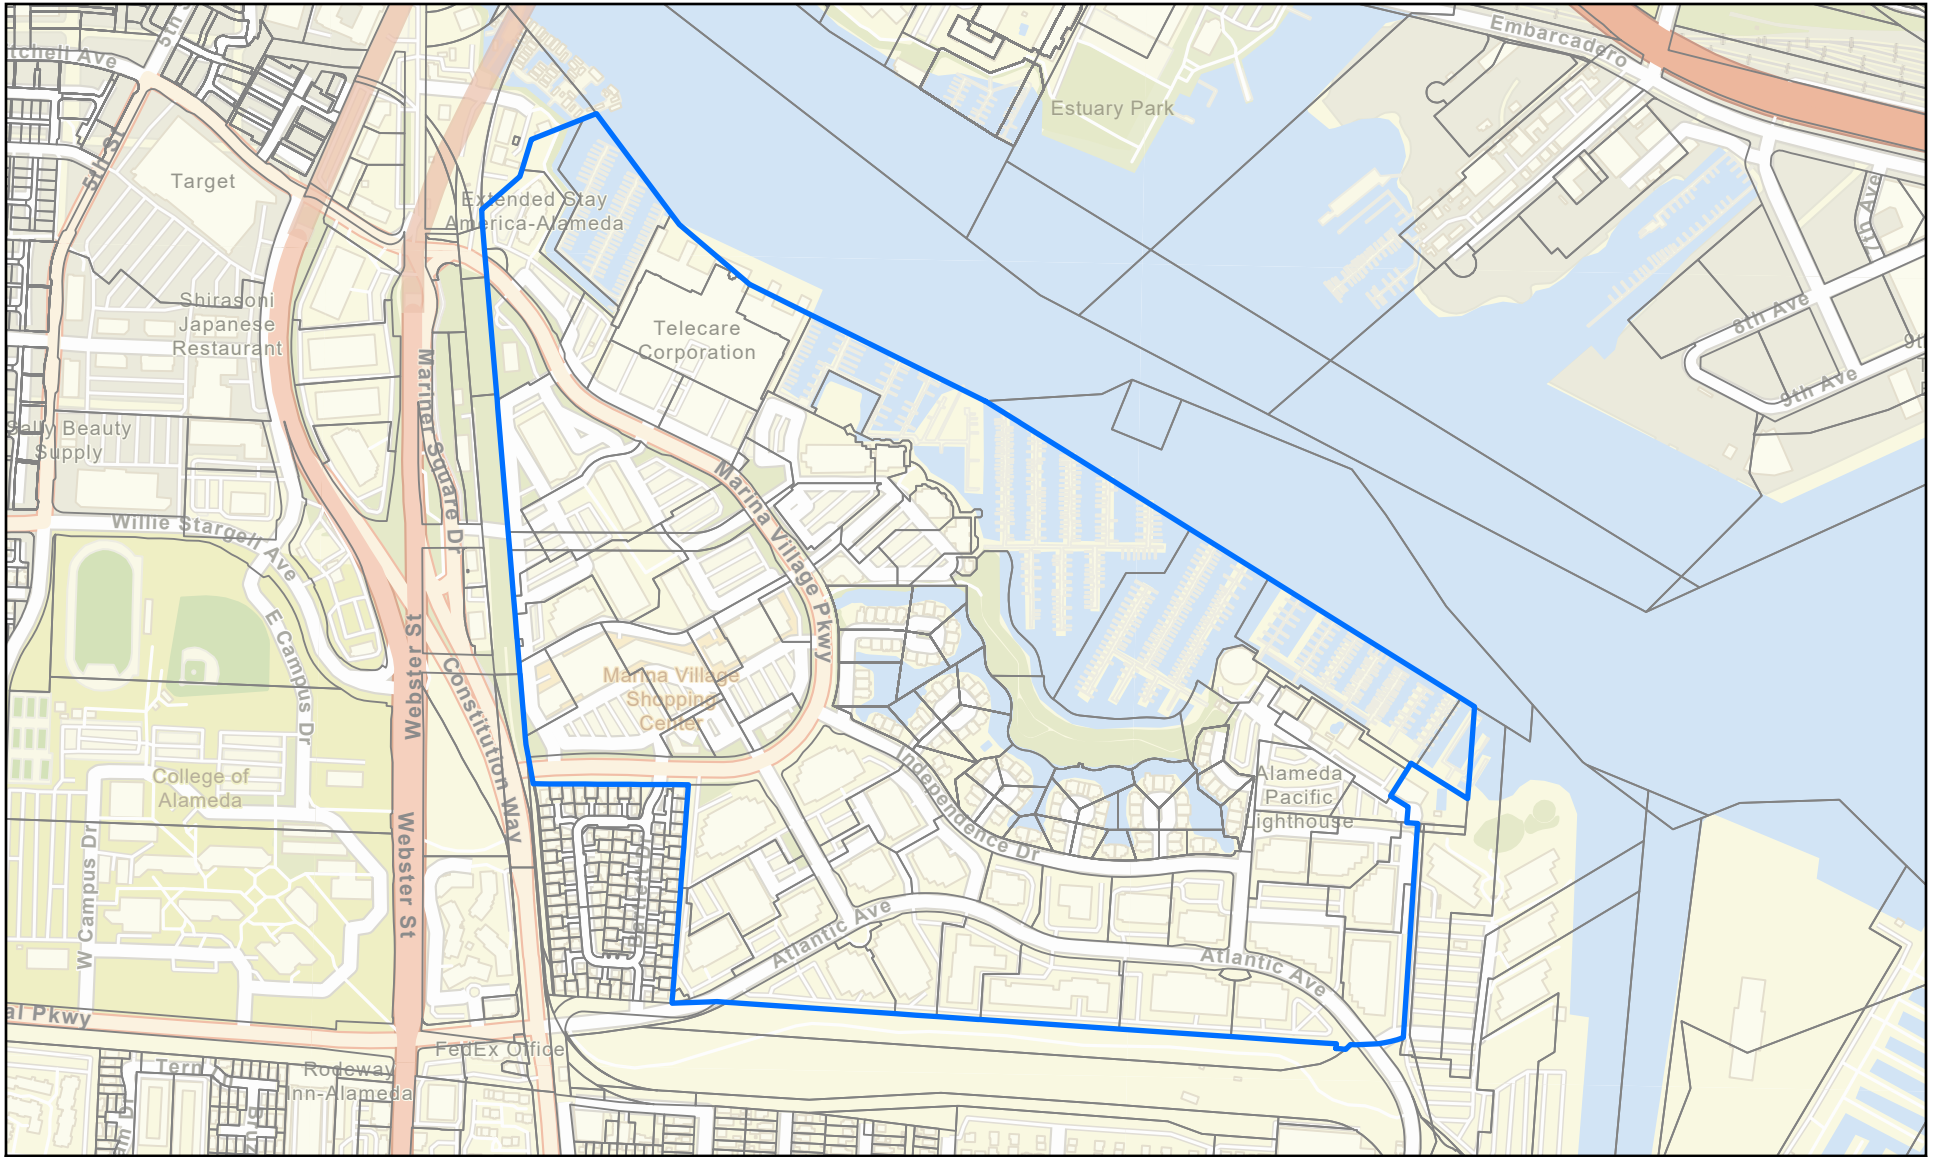

## Island City Landscaping and Lighting District 84-2 Zone 5

- ▬ LLD 84-2 Zone 5 Boundary
- Parcels

2023

Coordinate System: NAD 1983 StatePlane California III FIPS 0403 Feet

## Island City Landscaping and Lighting District 84-2 Zone 6

- LLD 84-2 Zone 6 Boundary
- Parcels

2023

Coordinate System: NAD 1983 StatePlane California III FIPS 0403 Feet

**Island City Landscaping and Lighting District  
84-2 Zone 8**