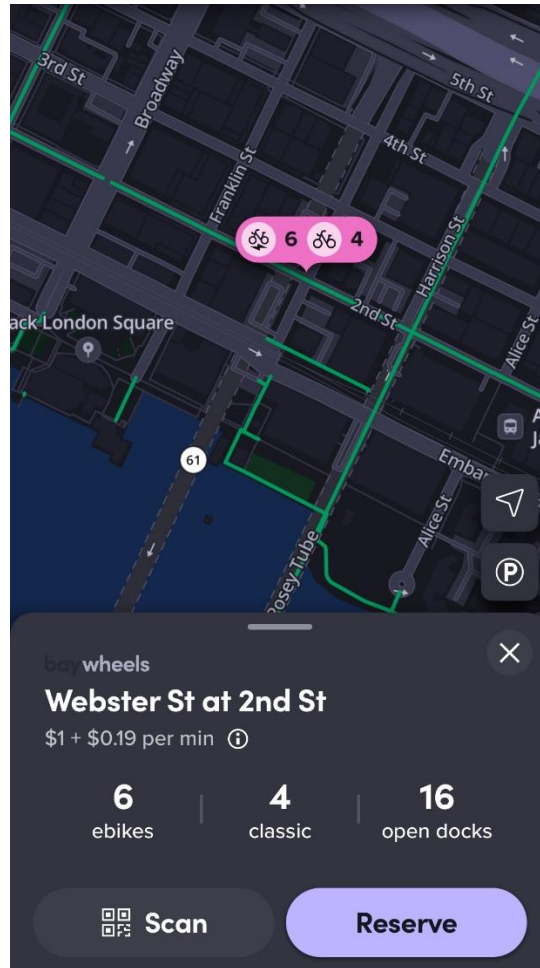

Exhibit 1: Bay Wheels System Information

5/5/2026

How to Ride

1. Unlock using Lyft App, Bay Wheels App, or Clipper

2. Ride the bike

3. Park at any Docking Station

East Bay Service Area

Bay Wheels currently serves Berkeley, Emeryville, and Oakland in the East Bay.

User Interface and Map

Map shown as screen grab from the Lyft App in the East Bay. The purple pins show the number of available bikes, whether there is an e-bike available, and how many docks are open for parking.

Sample Bay Wheels Docking Stations

Neighborhood Street in Berkeley

MacArthur BART in Oakland