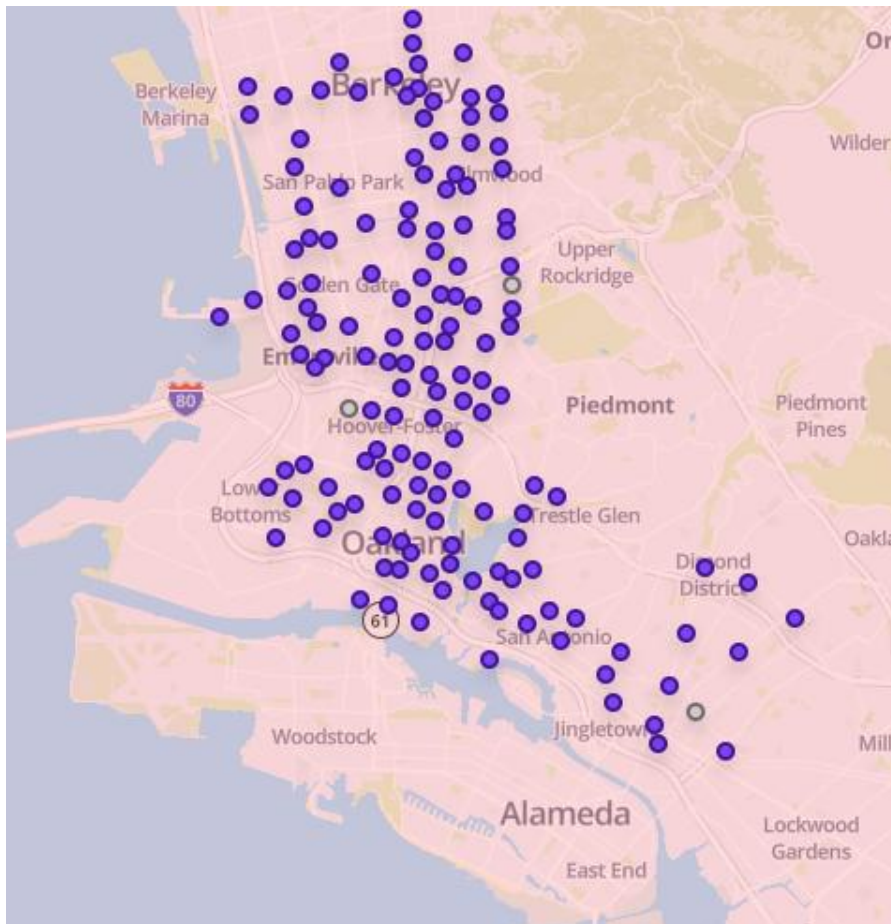

Exhibit 1: Bay Wheels System Information

5/5/2026

How to Ride

1. Unlock using Lyft App, Bay Wheels App, or Clipper

2. Ride the bike

3. Park at any Docking Station

East Bay Service Area

Bay Wheels currently serves Berkeley, Emeryville, and Oakland in the East Bay.

User Interface and Map

Map shown as screen grab from the Lyft App in the East Bay. The purple pins show the number of available bikes, whether there is an e-bike available, and how many docks are open for parking.

Sample Bay Wheels Docking Stations

Neighborhood Street in Berkeley

MacArthur BART in Oakland