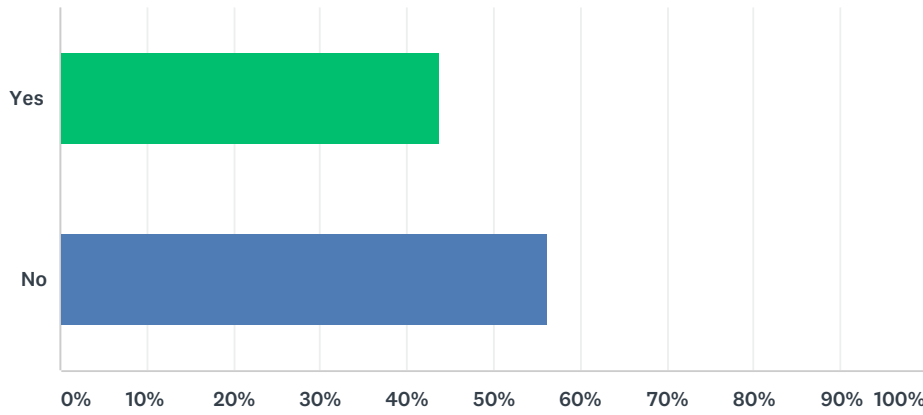

### Q1 In general, how supportive are you of dock-less bike share (now provided by LimeBike) in Alameda?

Answered: 1,505 Skipped: 4

ANSWER CHOICES	RESPONSES	
Very supportive	65.18%	981
Somewhat supportive	13.36%	201
Neutral	5.85%	88
Somewhat against	7.84%	118
Very against	7.77%	117
<b>TOTAL</b>		<b>1,505</b>

## Q2 Have you ever used a LimeBike in Alameda?

Answered: 1,507 Skipped: 2

ANSWER CHOICES	RESPONSES	
Yes	43.66%	658
No	56.34%	849
TOTAL		1,507

### Q3 What do you like most about dock-less bike share in Alameda? (check your top responses)

Answered: 1,475 Skipped: 34

ANSWER CHOICES	RESPONSES	
It's a fun way to move around Alameda	43.93%	648
It's convenient and fast	46.37%	684
It helps reduce car traffic	48.27%	712
There's a bike near me when I need to go somewhere	38.37%	566
Seeing more kids biking and having fun with it	35.46%	523
It provides more options for exercise or recreation	45.22%	667
I can ride a bike and not worry about it being stolen	45.36%	669
Other (please specify)	17.42%	257
Total Respondents: 1,475		