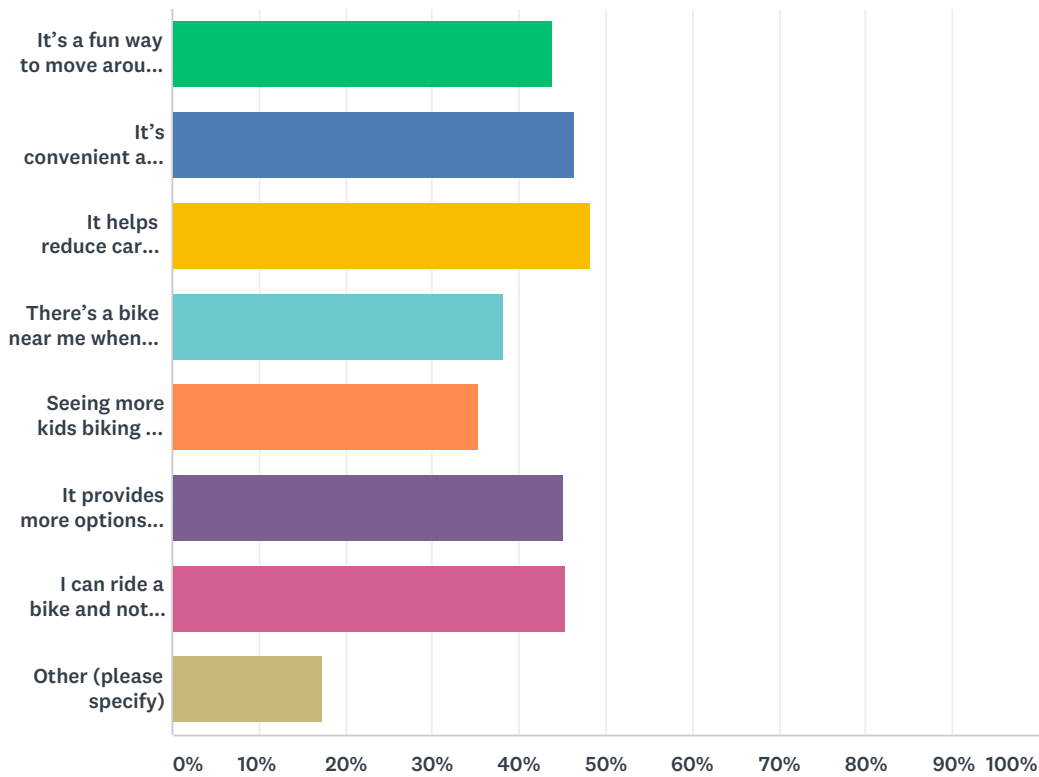

### Q1 In general, how supportive are you of dock-less bike share (now provided by LimeBike) in Alameda?

Answered: 1,505 Skipped: 4

ANSWER CHOICES	RESPONSES	
Very supportive	65.18%	981
Somewhat supportive	13.36%	201
Neutral	5.85%	88
Somewhat against	7.84%	118
Very against	7.77%	117
<b>TOTAL</b>		<b>1,505</b>

## Q2 Have you ever used a LimeBike in Alameda?

Answered: 1,507 Skipped: 2

ANSWER CHOICES	RESPONSES	
Yes	43.66%	658
No	56.34%	849
TOTAL		1,507

### Q3 What do you like most about dock-less bike share in Alameda? (check your top responses)

Answered: 1,475 Skipped: 34

ANSWER CHOICES	RESPONSES	
It's a fun way to move around Alameda	43.93%	648
It's convenient and fast	46.37%	684
It helps reduce car traffic	48.27%	712
There's a bike near me when I need to go somewhere	38.37%	566
Seeing more kids biking and having fun with it	35.46%	523
It provides more options for exercise or recreation	45.22%	667
I can ride a bike and not worry about it being stolen	45.36%	669
Other (please specify)	17.42%	257
Total Respondents: 1,475		

## Q4 What do you most dislike about dock-less bike share in Alameda? (check your top responses)

Answered: 1,377 Skipped: 132

ANSWER CHOICES	RESPONSES	
There are too few bikes near me when I need one	14.67%	202
The bikes don't fit me or are uncomfortable to use	7.48%	103
The bike share app is difficult to use or doesn't work reliably	2.98%	41
The brightly colored bikes are an eyesore	10.02%	138
The bikes aren't well-maintained	6.32%	87
The company doesn't respond fast enough to requests	3.12%	43
Too many bike share users ride without helmets	29.41%	405
Bicycles are often parked poorly, blocking sidewalks, curb ramps or bus stops	51.27%	706
Other (please specify)	28.61%	394
Total Respondents: 1,377		