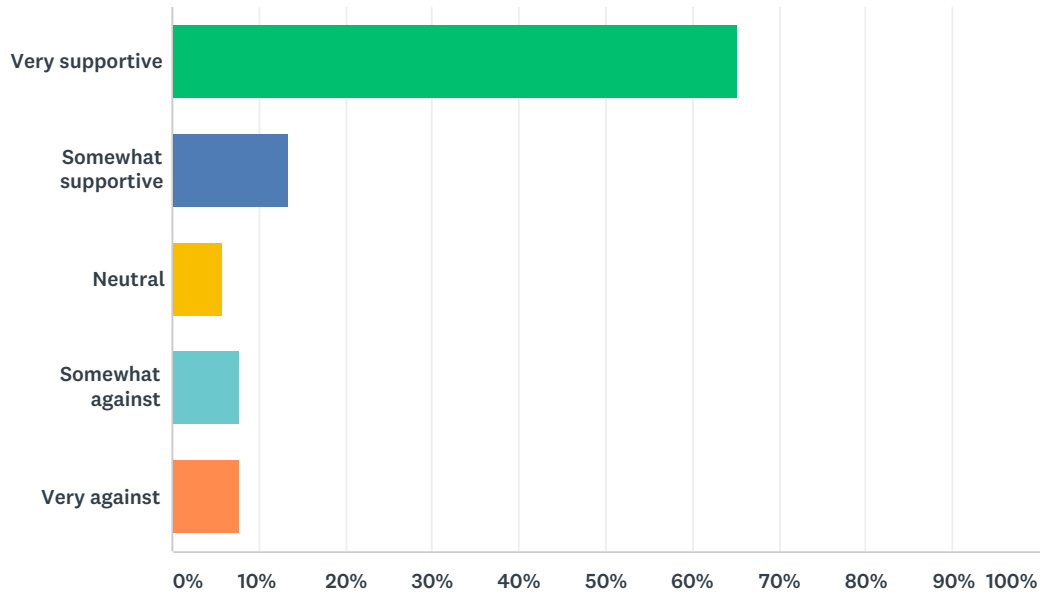

### Q1 In general, how supportive are you of dock-less bike share (now provided by LimeBike) in Alameda?

Answered: 1,505 Skipped: 4

ANSWER CHOICES	RESPONSES	
Very supportive	65.18%	981
Somewhat supportive	13.36%	201
Neutral	5.85%	88
Somewhat against	7.84%	118
Very against	7.77%	117
<b>TOTAL</b>		<b>1,505</b>

## Q2 Have you ever used a LimeBike in Alameda?

Answered: 1,507 Skipped: 2

ANSWER CHOICES	RESPONSES	
Yes	43.66%	658
No	56.34%	849
TOTAL		1,507

### Q3 What do you like most about dock-less bike share in Alameda? (check your top responses)

Answered: 1,475 Skipped: 34

ANSWER CHOICES	RESPONSES	
It's a fun way to move around Alameda	43.93%	648
It's convenient and fast	46.37%	684
It helps reduce car traffic	48.27%	712
There's a bike near me when I need to go somewhere	38.37%	566
Seeing more kids biking and having fun with it	35.46%	523
It provides more options for exercise or recreation	45.22%	667
I can ride a bike and not worry about it being stolen	45.36%	669
Other (please specify)	17.42%	257
Total Respondents: 1,475		