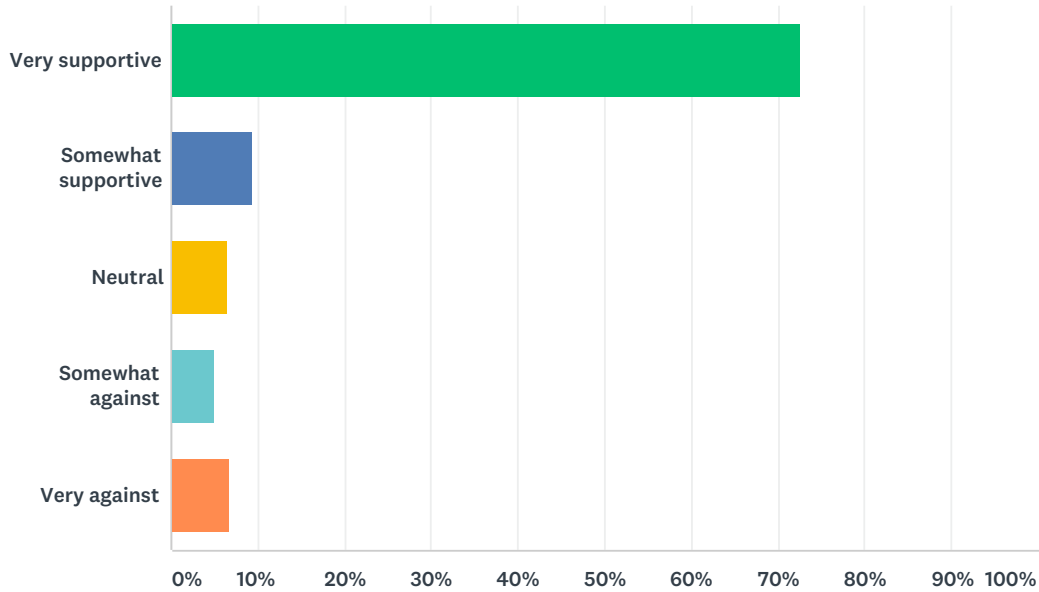

## Q4 What do you most dislike about dock-less bike share in Alameda? (check your top responses)

Answered: 1,377 Skipped: 132

ANSWER CHOICES	RESPONSES	
There are too few bikes near me when I need one	14.67%	202
The bikes don't fit me or are uncomfortable to use	7.48%	103
The bike share app is difficult to use or doesn't work reliably	2.98%	41
The brightly colored bikes are an eyesore	10.02%	138
The bikes aren't well-maintained	6.32%	87
The company doesn't respond fast enough to requests	3.12%	43
Too many bike share users ride without helmets	29.41%	405
Bicycles are often parked poorly, blocking sidewalks, curb ramps or bus stops	51.27%	706
Other (please specify)	28.61%	394
Total Respondents: 1,377		

Answered: 1,501 Skipped: 8

ANSWER CHOICES	RESPONSES	
Very supportive	72.55%	1,089
Somewhat supportive	9.46%	142
Neutral	6.46%	97
Somewhat against	4.93%	74
Very against	6.60%	99
TOTAL		1,501