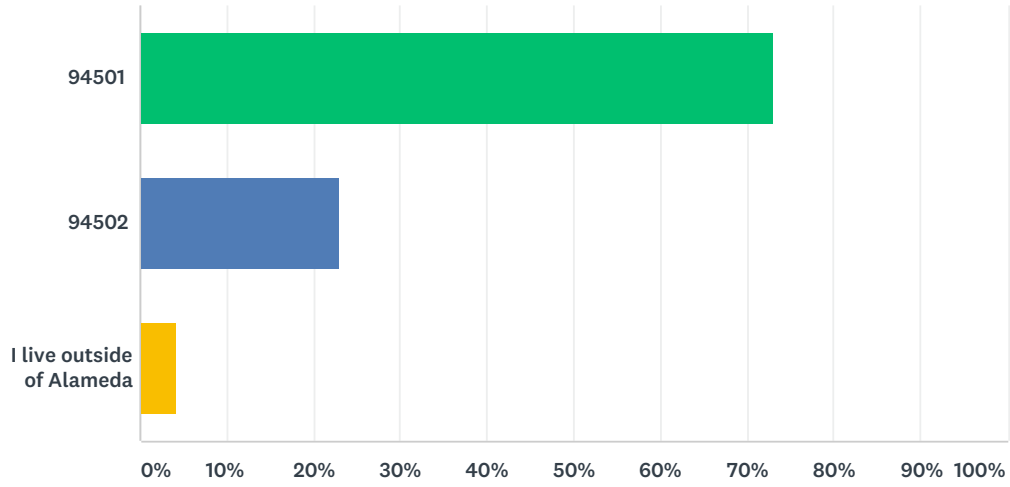

Q6 What is your home zip code?

Answered: 1,506 Skipped: 3

ANSWER CHOICES	RESPONSES	
94501	73.11%	1,101
94502	22.91%	345
I live outside of Alameda	4.25%	64
Total Respondents: 1,506