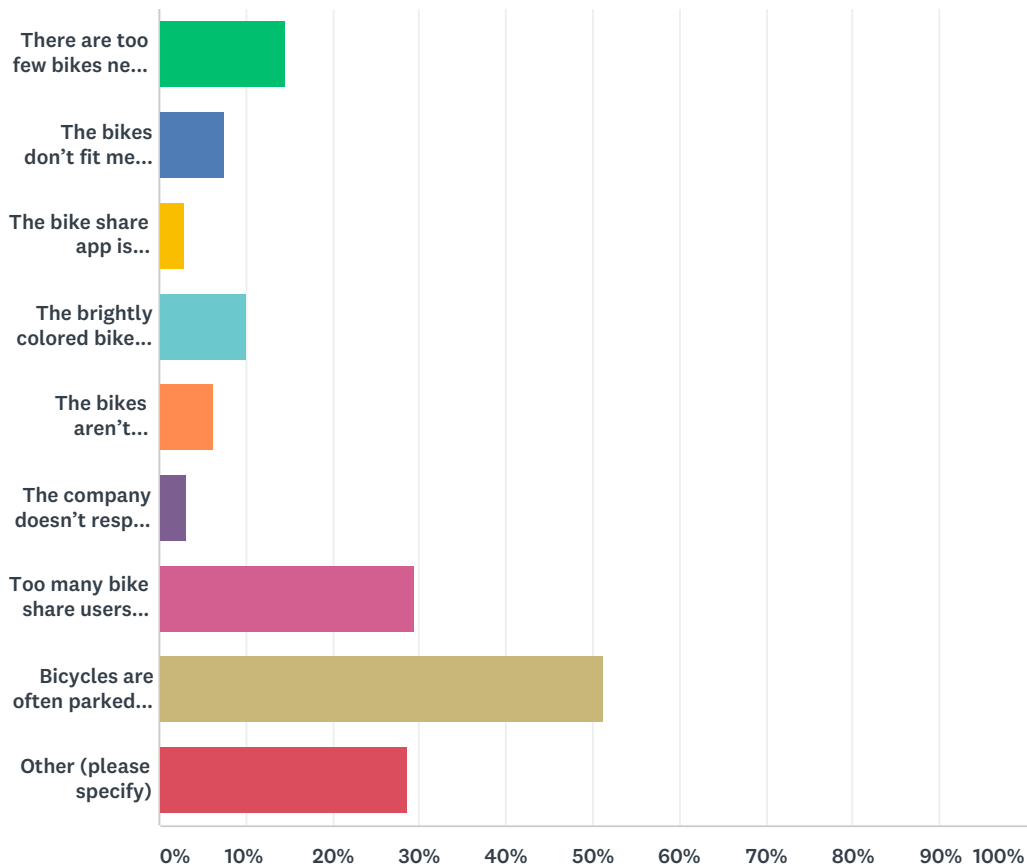

## Q2 Have you ever used a LimeBike in Alameda?

Answered: 1,507 Skipped: 2

ANSWER CHOICES	RESPONSES	
Yes	43.66%	658
No	56.34%	849
TOTAL		1,507

### Q3 What do you like most about dock-less bike share in Alameda? (check your top responses)

Answered: 1,475 Skipped: 34

ANSWER CHOICES	RESPONSES	
It's a fun way to move around Alameda	43.93%	648
It's convenient and fast	46.37%	684
It helps reduce car traffic	48.27%	712
There's a bike near me when I need to go somewhere	38.37%	566
Seeing more kids biking and having fun with it	35.46%	523
It provides more options for exercise or recreation	45.22%	667
I can ride a bike and not worry about it being stolen	45.36%	669
Other (please specify)	17.42%	257
Total Respondents: 1,475		

## Q4 What do you most dislike about dock-less bike share in Alameda? (check your top responses)

Answered: 1,377 Skipped: 132

ANSWER CHOICES	RESPONSES	
There are too few bikes near me when I need one	14.67%	202
The bikes don't fit me or are uncomfortable to use	7.48%	103
The bike share app is difficult to use or doesn't work reliably	2.98%	41
The brightly colored bikes are an eyesore	10.02%	138
The bikes aren't well-maintained	6.32%	87
The company doesn't respond fast enough to requests	3.12%	43
Too many bike share users ride without helmets	29.41%	405
Bicycles are often parked poorly, blocking sidewalks, curb ramps or bus stops	51.27%	706
Other (please specify)	28.61%	394
Total Respondents: 1,377		