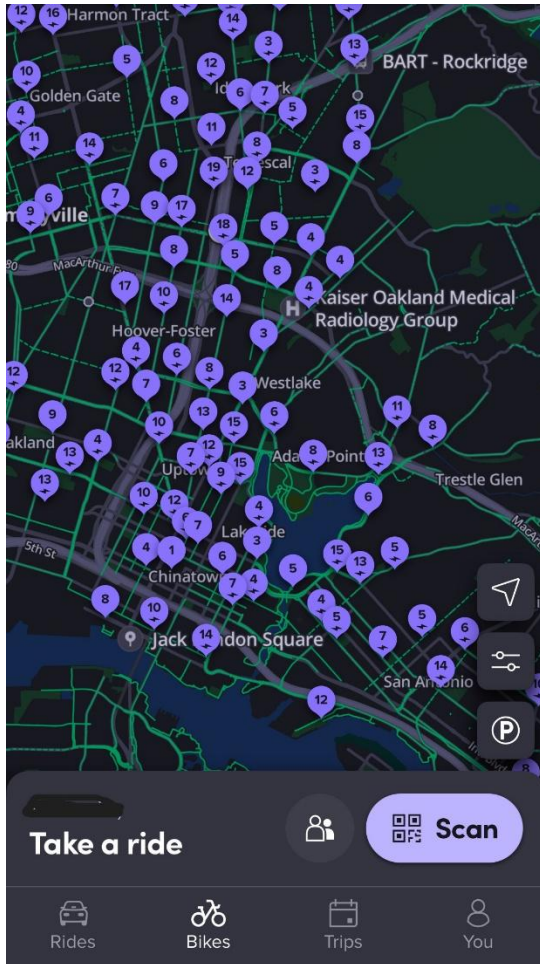

Exhibit 1: Bay Wheels System Information

5/5/2026

How to Ride

1. Unlock using Lyft App, Bay Wheels App, or Clipper

2. Ride the bike

3. Park at any Docking Station

East Bay Service Area

Bay Wheels currently serves Berkeley, Emeryville, and Oakland in the East Bay.

User Interface and Map

Map shown as screen grab from the Lyft App in the East Bay. The purple pins show the number of available bikes, whether there is an e-bike available, and how many docks are open for parking.

Bay Wheels Pricing

	Single Ride	Day Pass	Month Pass	Annual Membership	Bike Share for All
Pass Price	\$1.00	\$15/day	\$29/month	\$165/year	\$5/year for 1 year, then \$5/month
Classic Rides	\$1.00 unlock, then \$0.19/min	30 min free, then \$0.19/min	45 min free, then \$0.17/min	45 min free, then \$0.17/min	60 min free, then \$0.13/min
E-Bike Rides	\$1.00 unlock + \$0.49/min	Free unlocks + \$0.49/min	Free unlocks + \$0.17/min	Free unlocks + \$0.17/min	Free unlocks + \$0.05/min, max \$1

Sample Bay Wheels Docking Stations

Neighborhood Street in Berkeley

MacArthur BART in Oakland