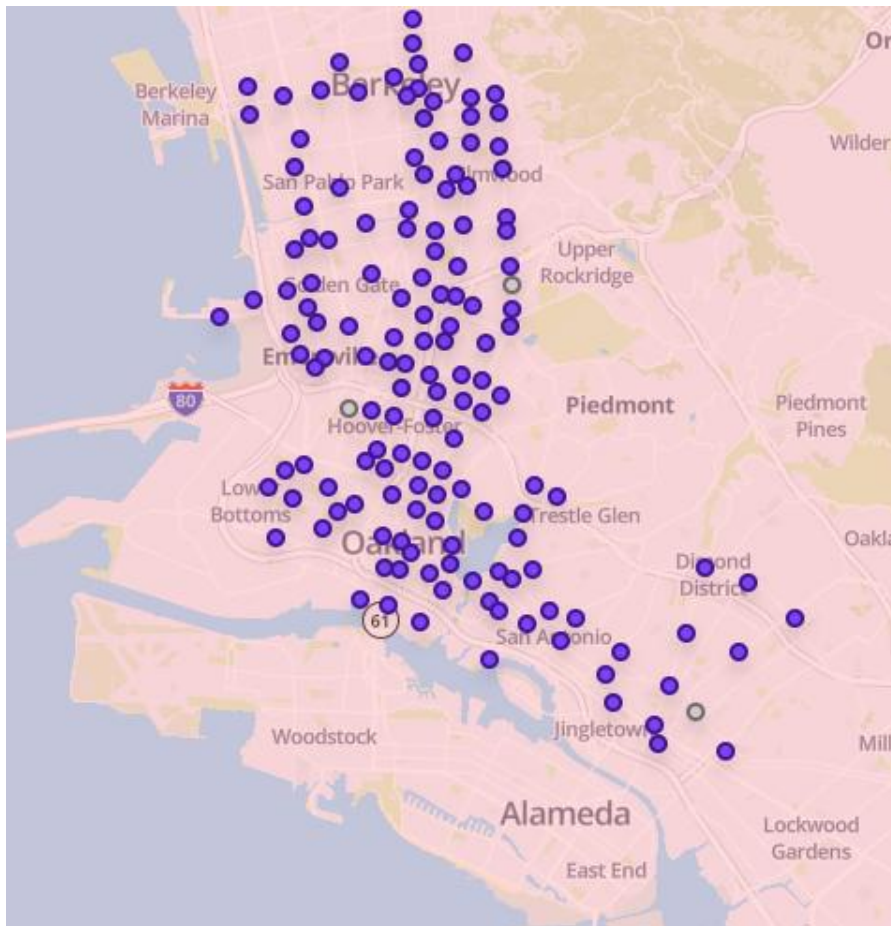

Exhibit 1: Bay Wheels System Information

5/5/2026

How to Ride

1. Unlock using Lyft App, Bay Wheels App, or Clipper

2. Ride the bike

3. Park at any Docking Station

East Bay Service Area

Bay Wheels currently serves Berkeley, Emeryville, and Oakland in the East Bay.

User Interface and Map

Map shown as screen grab from the Lyft App in the East Bay. The purple pins show the number of available bikes, whether there is an e-bike available, and how many docks are open for parking.

Sample Bay Wheels Docking Stations

Neighborhood Street in Berkeley

MacArthur BART in Oakland