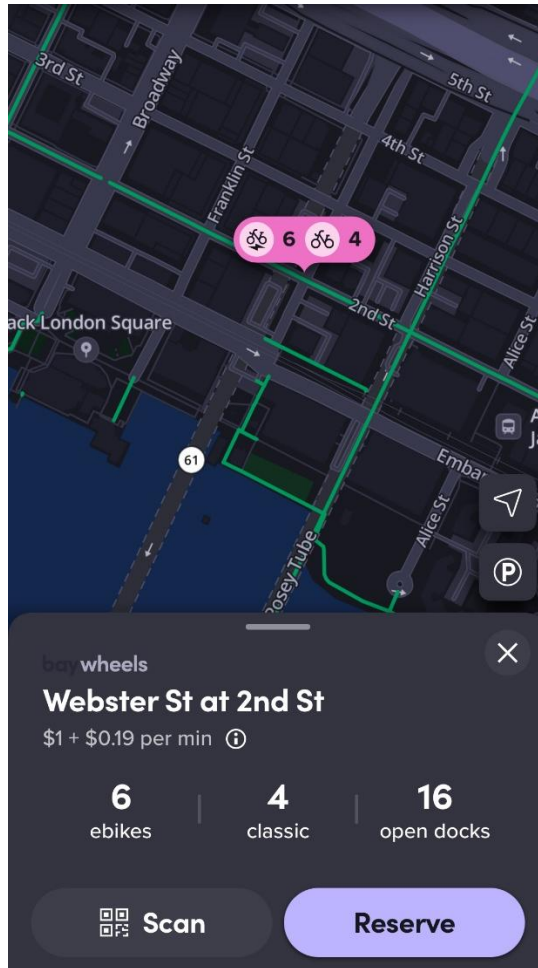

Exhibit 1: Bay Wheels System Information

5/5/2026

How to Ride

1. Unlock using Lyft App, Bay Wheels App, or Clipper

2. Ride the bike

3. Park at any Docking Station

East Bay Service Area

Bay Wheels currently serves Berkeley, Emeryville, and Oakland in the East Bay.

User Interface and Map

Map shown as screen grab from the Lyft App in the East Bay. The purple pins show the number of available bikes, whether there is an e-bike available, and how many docks are open for parking.

Bay Wheels Pricing

	Single Ride	Day Pass	Month Pass	Annual Membership	Bike Share for All
Pass Price	\$1.00	\$15/day	\$29/month	\$165/year	\$5/year for 1 year, then \$5/month
Classic Rides	\$1.00 unlock, then \$0.19/min	30 min free, then \$0.19/min	45 min free, then \$0.17/min	45 min free, then \$0.17/min	60 min free, then \$0.13/min
E-Bike Rides	\$1.00 unlock + \$0.49/min	Free unlocks + \$0.49/min	Free unlocks + \$0.17/min	Free unlocks + \$0.17/min	Free unlocks + \$0.05/min, max \$1

Sample Bay Wheels Docking Stations

Neighborhood Street in Berkeley

MacArthur BART in Oakland