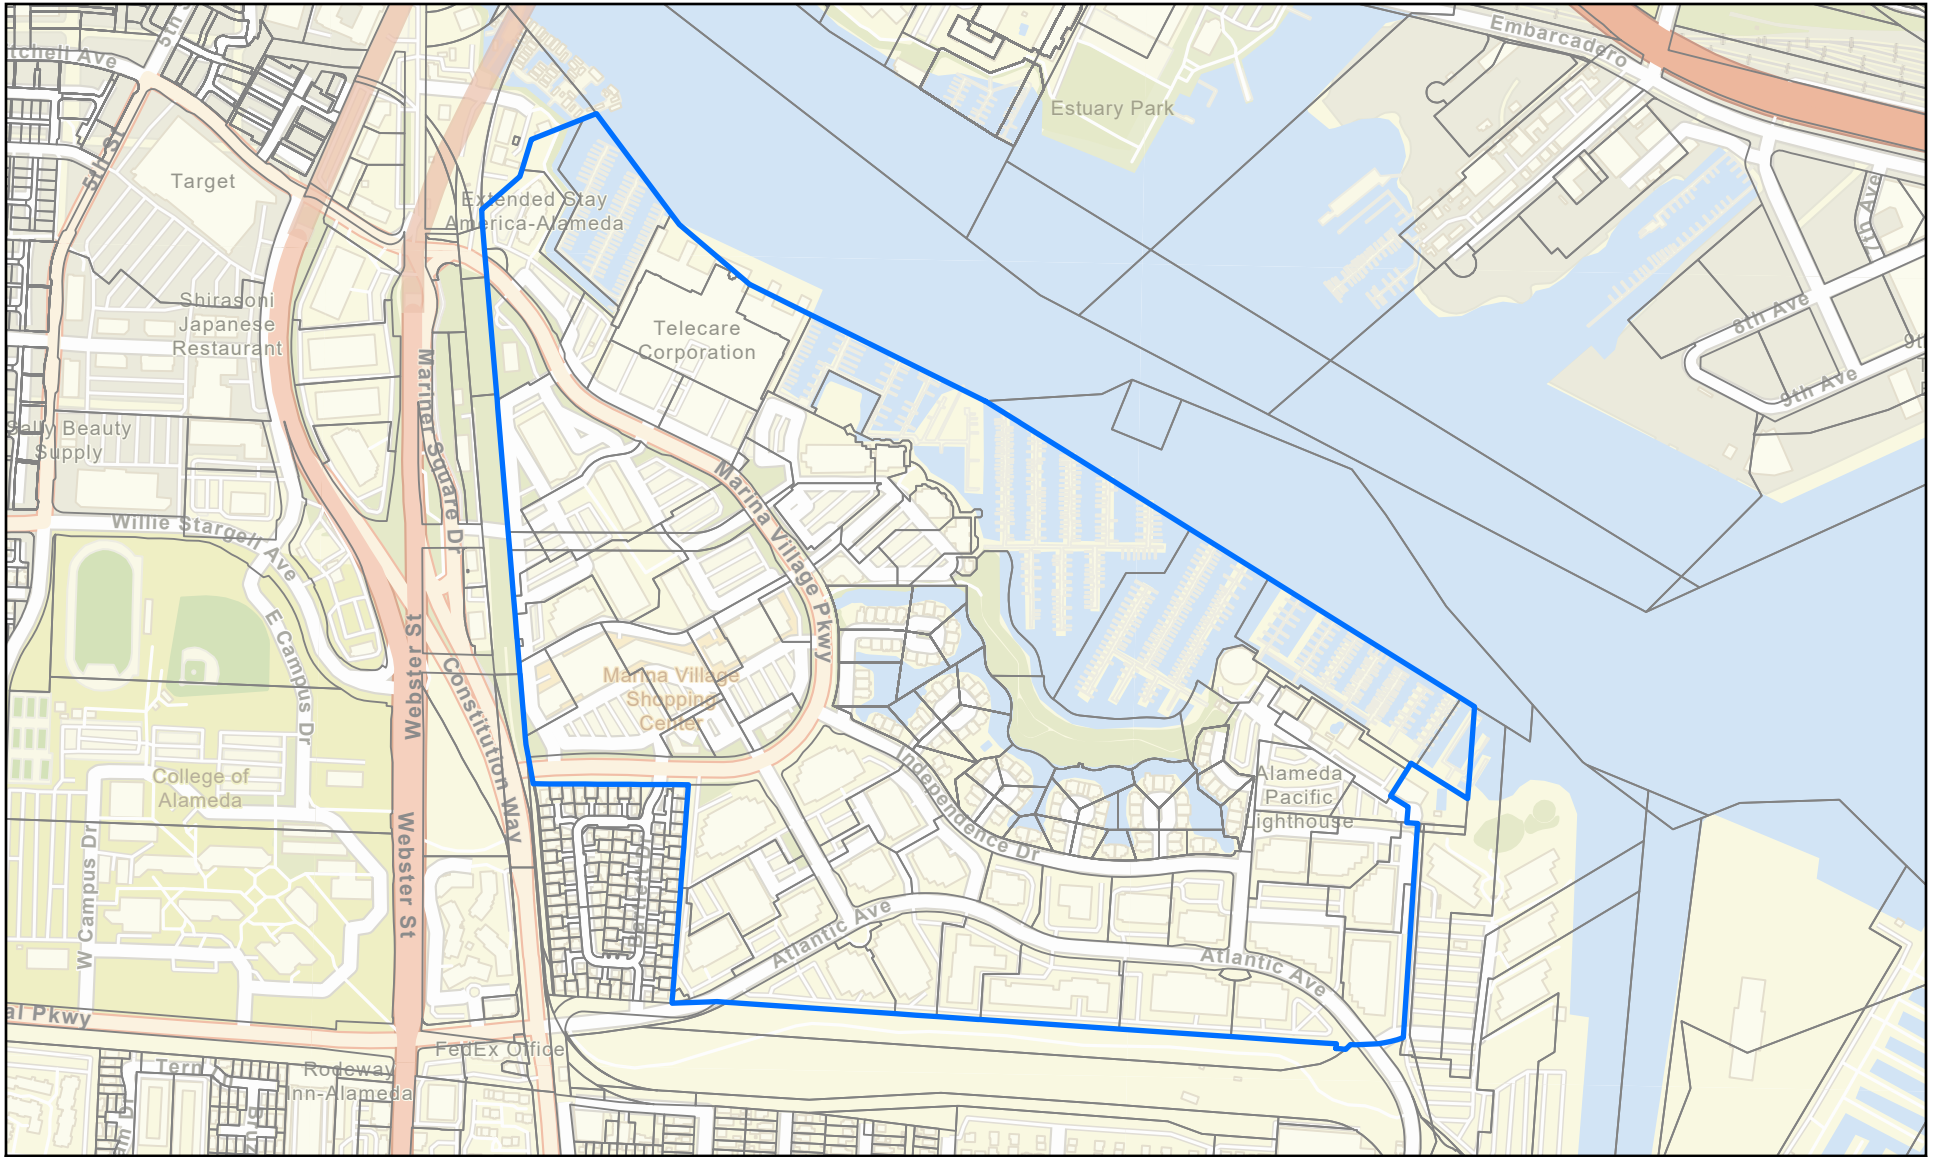

EXHIBIT 1

Island City Landscaping and Lighting District 84-2 Zone 1

-  LLD 84-2 Zone 1 Boundary
-  Parcels

2023

Coordinate System: NAD 1983 StatePlane California III FIPS 0403 Feet

**Island City Landscaping and Lighting District
84-2 Zone 4**

- LLD 84-2 Zone 4 Boundary
- Parcels

2023

Coordinate System: NAD 1983 StatePlane California III FIPS 0403 Feet

Island City Landscaping and Lighting District 84-2 Zone 5

- ▬ LLD 84-2 Zone 5 Boundary
- Parcels

2023

Coordinate System: NAD 1983 StatePlane California III FIPS 0403 Feet

Island City Landscaping and Lighting District 84-2 Zone 6

- LLD 84-2 Zone 6 Boundary
- Parcels

2023

Coordinate System: NAD 1983 StatePlane California III FIPS 0403 Feet