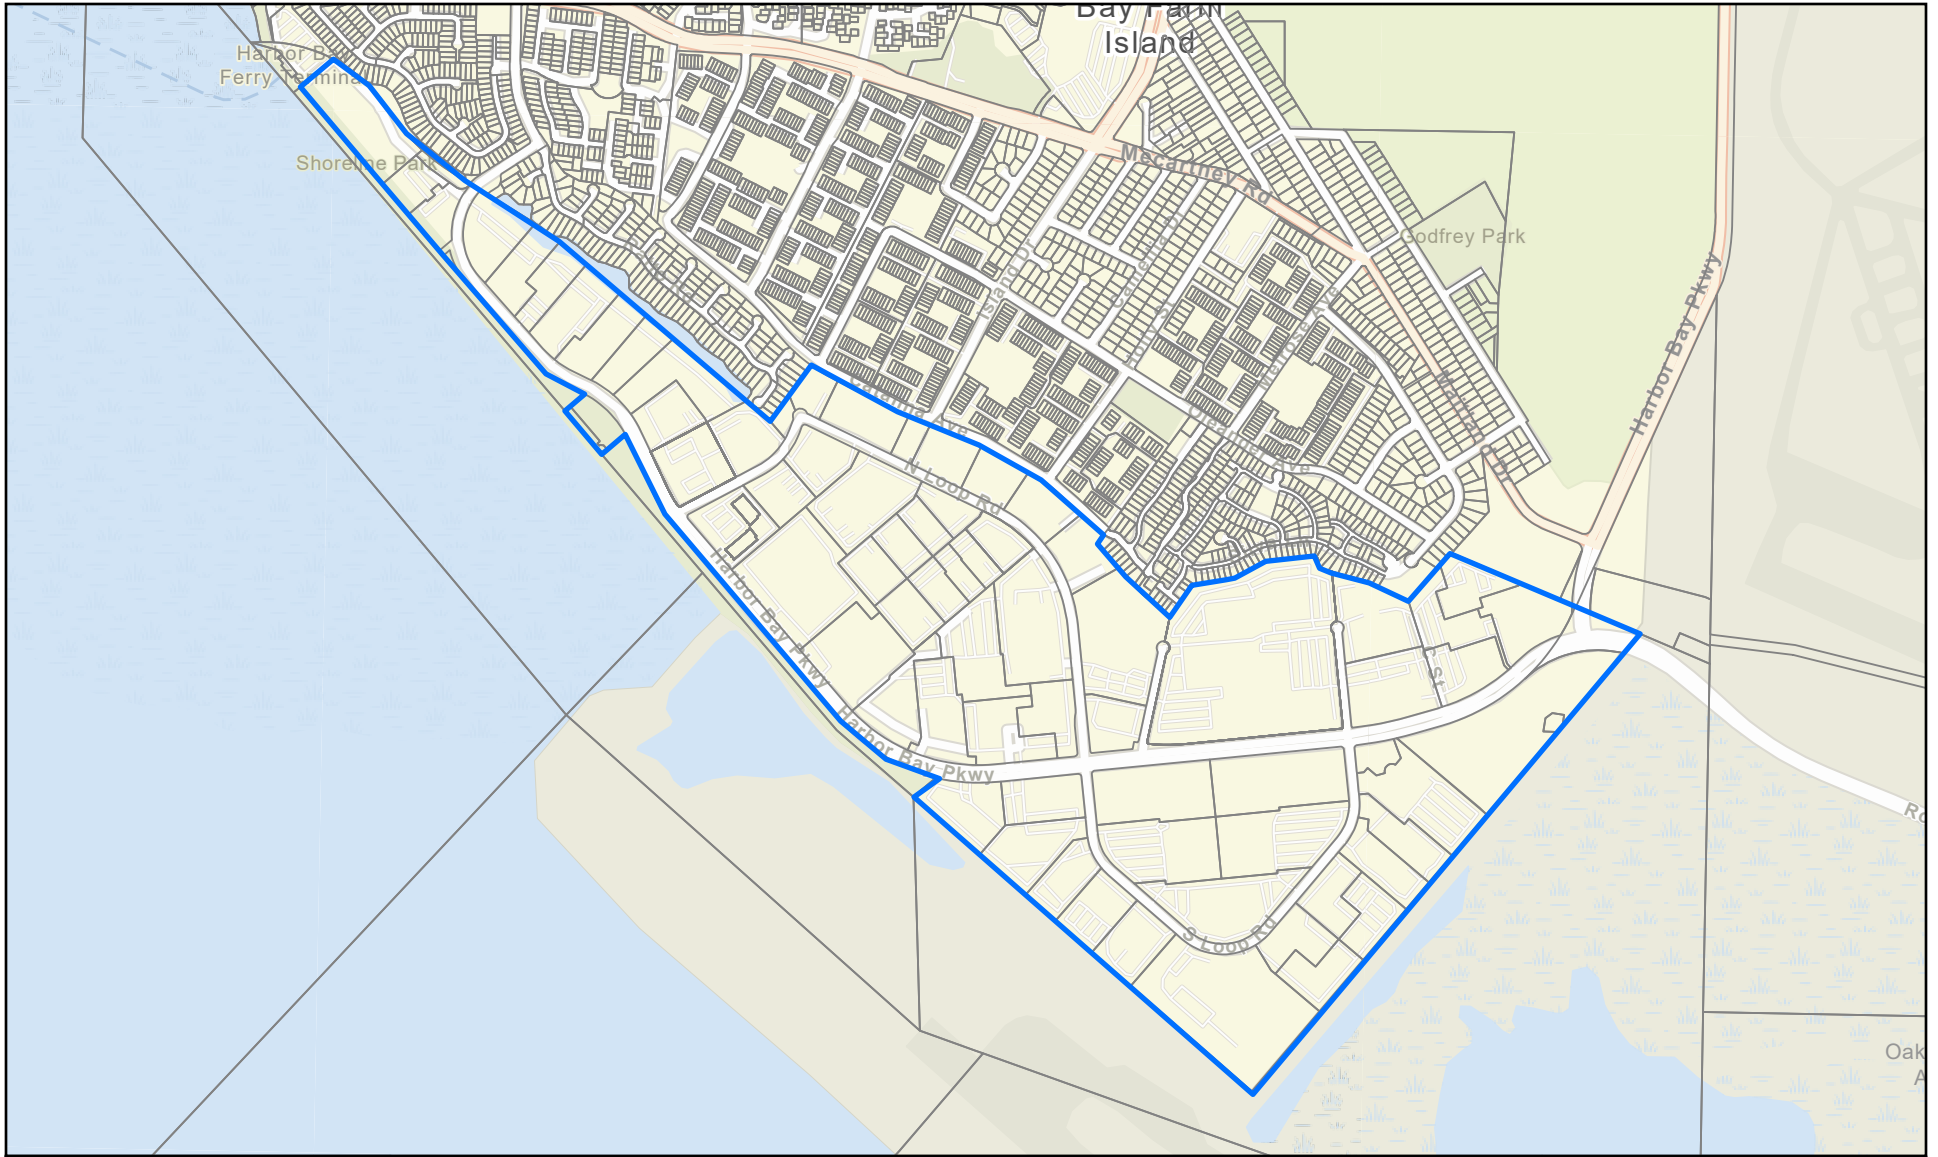

EXHIBIT 1

Island City Landscaping and Lighting District 84-2 Zone 1

-  LLD 84-2 Zone 1 Boundary
-  Parcels

2023

Coordinate System: NAD 1983 StatePlane California III FIPS 0403 Feet

**Island City Landscaping and Lighting District
84-2 Zone 4**

- LLD 84-2 Zone 4 Boundary
- Parcels

2023

Coordinate System: NAD 1983 StatePlane California III FIPS 0403 Feet

Island City Landscaping and Lighting District 84-2 Zone 5

- ▬ LLD 84-2 Zone 5 Boundary
- Parcels