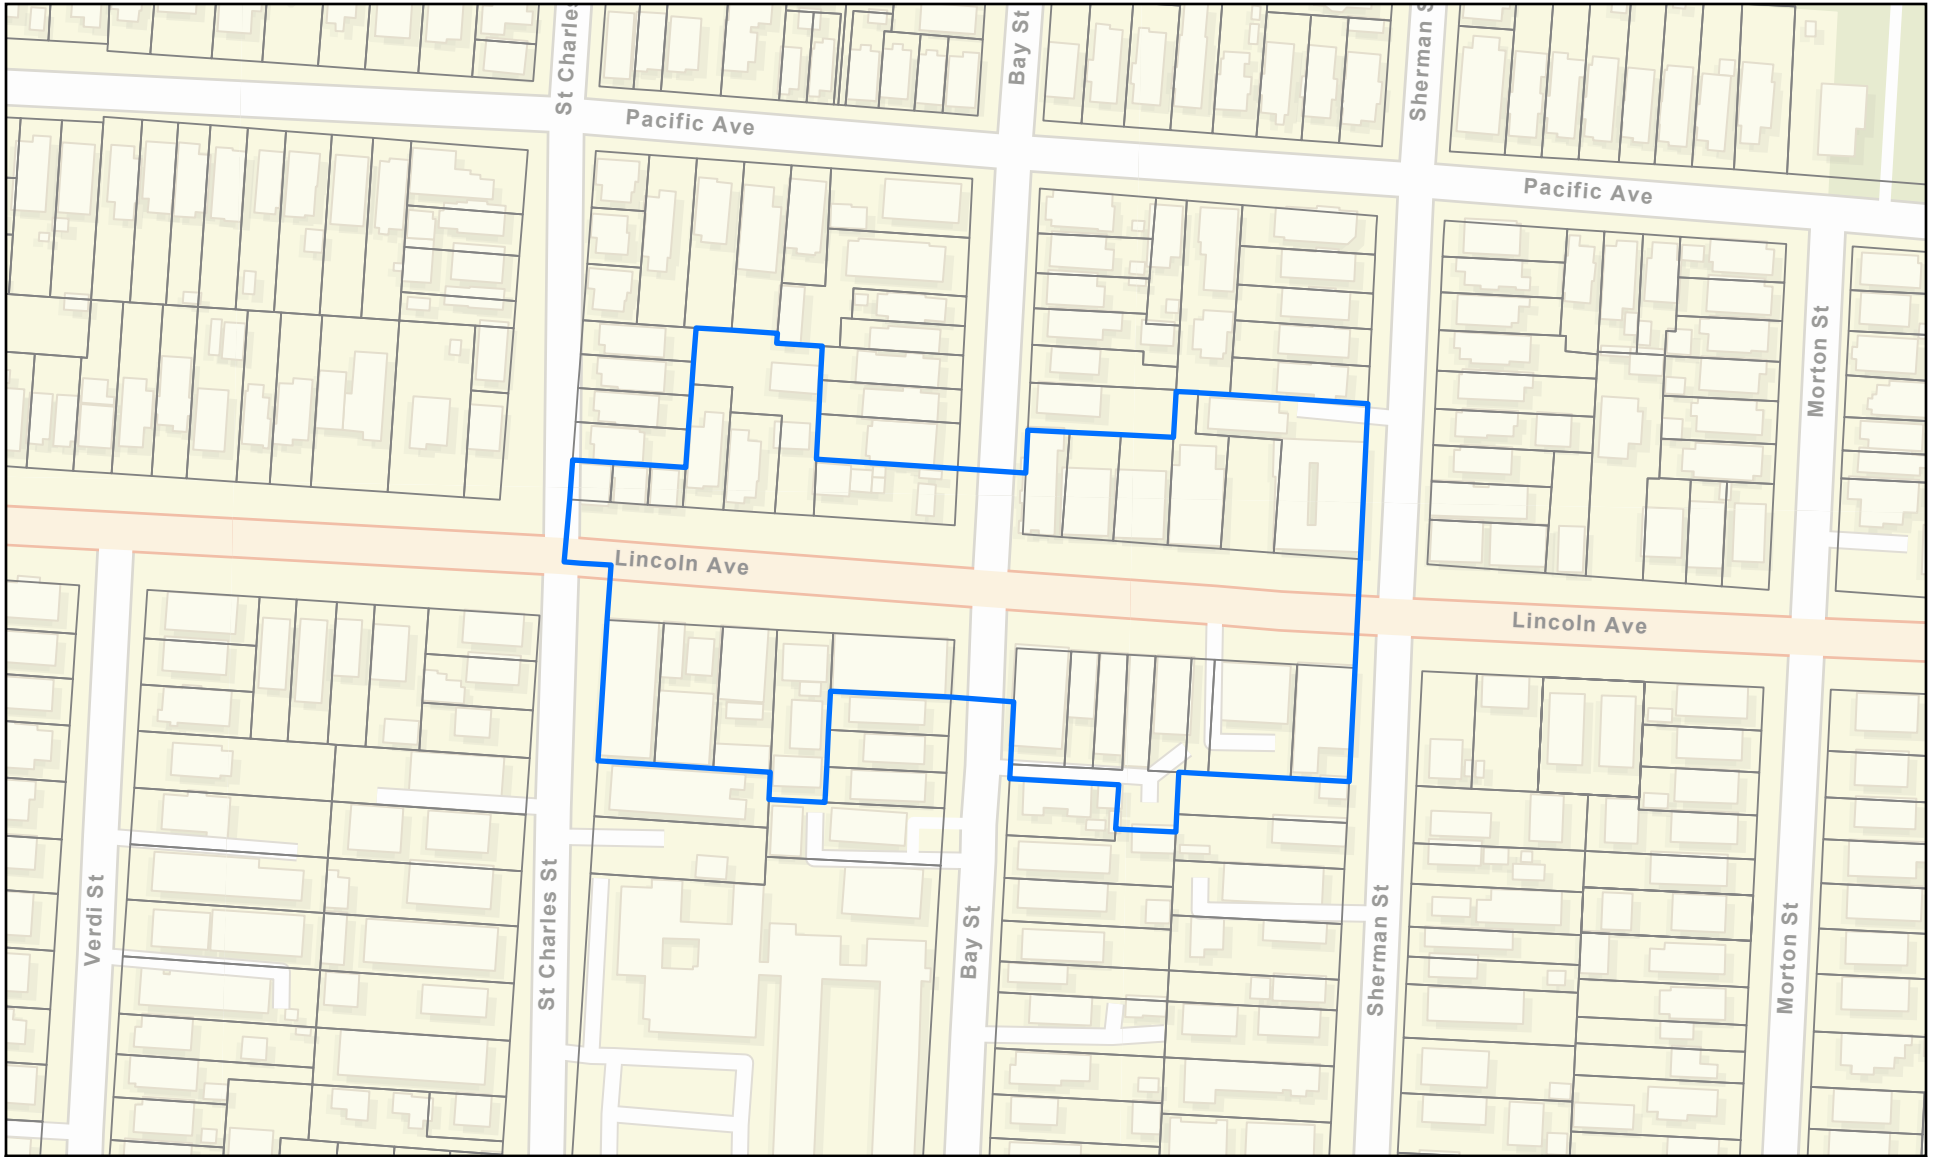

EXHIBIT 1

Island City Landscaping and Lighting District 84-2 Zone 1

-  LLD 84-2 Zone 1 Boundary
-  Parcels

2023

Coordinate System: NAD 1983 StatePlane California III FIPS 0403 Feet

**Island City Landscaping and Lighting District
84-2 Zone 4**

- LLD 84-2 Zone 4 Boundary
- Parcels

2023

Coordinate System: NAD 1983 StatePlane California III FIPS 0403 Feet

Island City Landscaping and Lighting District 84-2 Zone 5

- ▬ LLD 84-2 Zone 5 Boundary
- Parcels