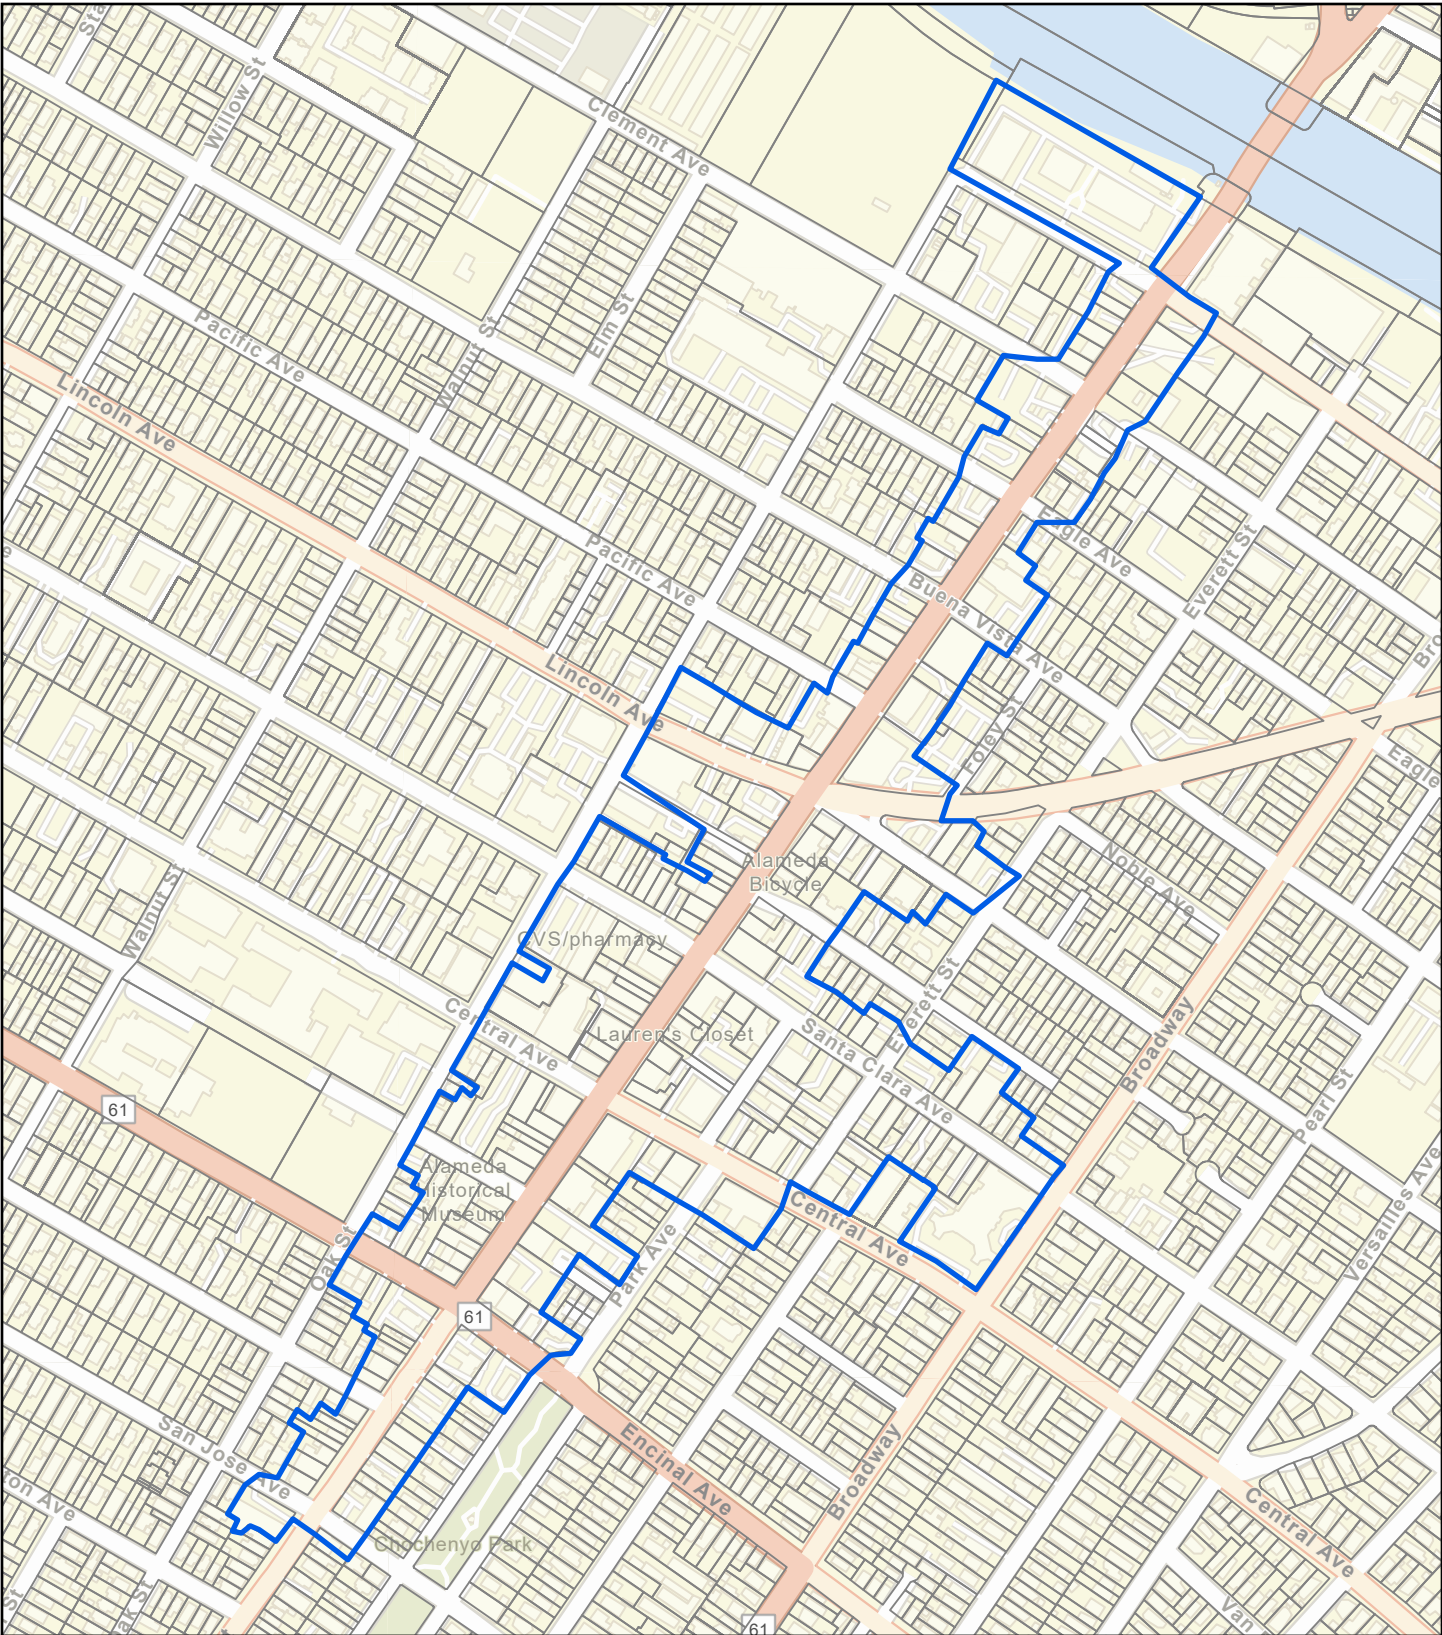

EXHIBIT 1

Island City Landscaping and Lighting District 84-2 Zone 1

-  LLD 84-2 Zone 1 Boundary
-  Parcels

2023

Coordinate System: NAD 1983 StatePlane California III FIPS 0403 Feet

**Island City Landscaping and Lighting District
84-2 Zone 4**

- LLD 84-2 Zone 4 Boundary
- Parcels

2023

Coordinate System: NAD 1983 StatePlane California III FIPS 0403 Feet

Island City Landscaping and Lighting District 84-2 Zone 5

- ▬ LLD 84-2 Zone 5 Boundary
- Parcels