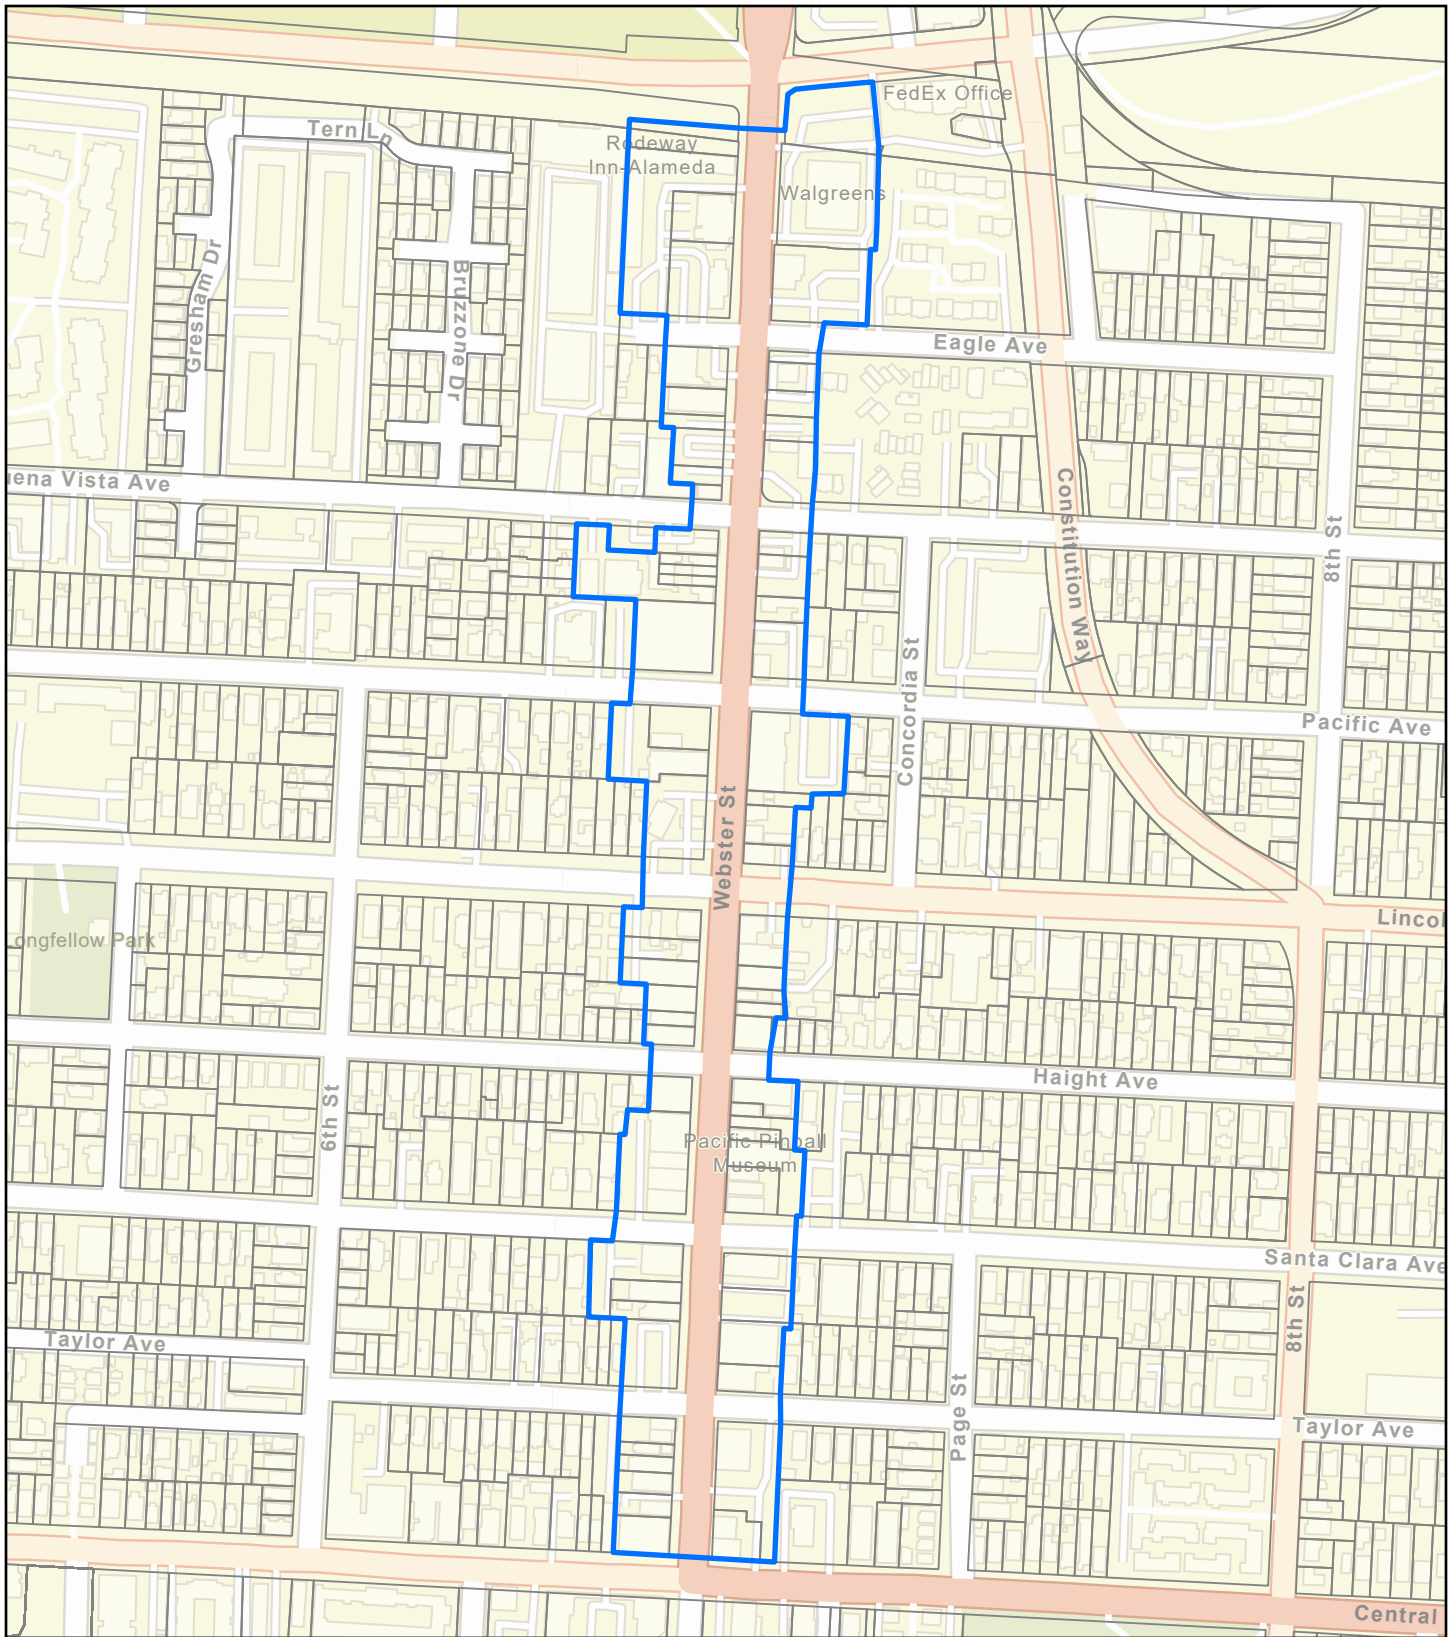

EXHIBIT 1

Island City Landscaping and Lighting District 84-2 Zone 1

-  LLD 84-2 Zone 1 Boundary
-  Parcels

2023

Coordinate System: NAD 1983 StatePlane California III FIPS 0403 Feet

**Island City Landscaping and Lighting District
84-2 Zone 4**

- LLD 84-2 Zone 4 Boundary
- Parcels

2023

Coordinate System: NAD 1983 StatePlane California III FIPS 0403 Feet

Island City Landscaping and Lighting District 84-2 Zone 5

- ▬ LLD 84-2 Zone 5 Boundary
- Parcels

2023

Coordinate System: NAD 1983 StatePlane California III FIPS 0403 Feet

Island City Landscaping and Lighting District 84-2 Zone 6

- LLD 84-2 Zone 6 Boundary
- Parcels

2023

Coordinate System: NAD 1983 StatePlane California III FIPS 0403 Feet

**Island City Landscaping and Lighting District
84-2 Zone 8**

- LLD 84-2 Zone 8 Boundary
- Parcels

Coordinate System: NAD 1983 StatePlane California III FIPS 0403 Feet